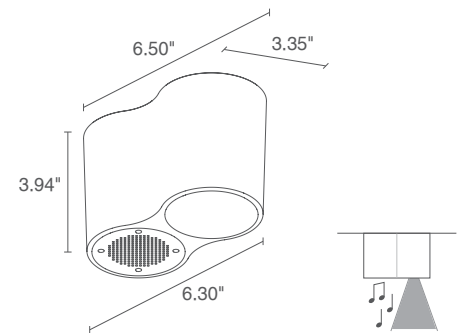

## TECHNICAL DATA

<b>Wattage / Input</b>	9W (24VDC)
<b>Power Supply</b>	Remote, not included. See page 2.
<b>Construction</b>	Body: Die-Cast Aluminum Lens: Black-Serigraphed, Tempered, Transparent Extra-Clear Glass
<b>CCT</b>	2700K, 3000K, 4000K
<b>CRI</b>	80, >90
<b>BUG Rating</b>	B1-U1-G0 (3000K)
<b>Delivered Lumens</b>	783 lm (3000K, 20°, CRI 80)
<b>Efficacy</b>	87 lm/W (3000K, 20°, CRI 80)
<b>Optics</b>	20°
<b>Finishes</b>	5 Standard, see below
<b>Fixture Dimensions</b>	3.35" w x 6.30" l x 3.94" h 6.50" w at base
<b>Fixture Weight</b>	2.98 lbs
<b>LED Source</b>	1 High Power Density COB LEDs
<b>Lumen Maintenance</b>	L95, B10 >50,000hrs (Ta 25°C)
<b>Color Consistency</b>	2-Step MacAdam
<b>Operating Temp.</b>	-4°F to +113°F
<b>IP Rating</b>	IP65
<b>IK Rating</b>	IK06

Fixture Dimensions