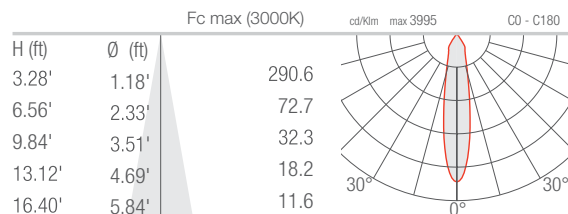

## PHOTOMETRIC DATA

Note all Photometry is 3000K

M - 20° CRI 80

Job Name/Date:

Fixture Type Designation: