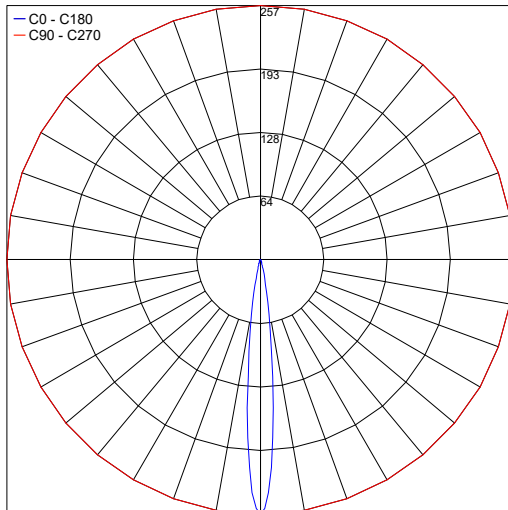

Fixture Dimensions: 3.15" l x 3.15" w
Cut-Out Dimensions: 3.54" x 3.54"

The body is made of Aircoral® a unique patented composite material that actually purifies the air. It can be calculated how many cubic feet each fixture will purify. See website for Aircoral® calculator.

Suggested Lutron Compatible Drivers

Part Number	Option	Lutron SKU	Dim Range	Description	Input/Output	Fixtures
PPLT00259	L3DAE / L3DA3W	L3DA	100%-1%	Hi-Lume™ 1% EcoSystem™ or 1% 3-Wire LED Driver	120-277VAC, 10W	3-5
PPLT00195	L3DAE / L3DA3W	L3DA	100%-1%	Hi-Lume™ 1% EcoSystem™ or 1% 3-Wire LED Driver	120-277VAC, 19W	5-9
PPLT00180	L3DAE / L3DA3W	L3DA	100%-1%	Hi-Lume™ 1% EcoSystem™ or 1% 3-Wire LED Driver	120-277VAC, 27W	9-13

For other power supply options consult factory.

PHOTOMETRIC DATA

Note: All Photometry is 3000K

Maximum Candela = 257

Job Name/Date:

Fixture Type Designation: