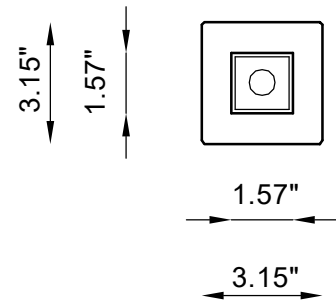

InvisiLED is a recessed luminaire made of AirCoral® for installation in walls or ceilings. It is available in white light with a 14° optic.

TECHNICAL DATA

Wattage / Input	2W (500mA)
Power Supply	Remote, not included. See page 2.
Construction	Body: AirCoral®
Absorption Capacity	11.30 ft ²
CCT	3000K (2700K on request, consult factory)
CRI	>90
LED Lumens	150 lm (3000K)
Efficacy	75 lm/W (3000K)
Optics	14° Narrow Beam
Finishes	Unfinished
Fixture Dimensions	3.15" l x 3.15" w
Cut-Out Dimensions	3.54" l x 3.54" w
Aperture	1.57" l x 1.57" w
Fixture Weight	0.66 lbs
LED Source	LED
IP Rating	IP40

Fixture Dimensions: 3.15" l x 3.15" w
Cut-Out Dimensions: 3.54" x 3.54"

The body is made of Aircoral® a unique patented composite material that actually purifies the air. It can be calculated how many cubic feet each fixture will purify. See website for Aircoral® calculator.

For other power supply options consult factory.

PHOTOMETRIC DATA

Note: All Photometry is 3000K

Maximum Candela = 257

Job Name/Date:

Fixture Type Designation: