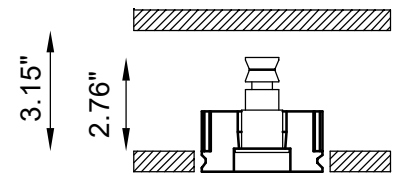

InvisiLED is a recessed luminaire made of AirCoral® for installation in walls or ceilings. It is available in white light with a 14° optic.

TECHNICAL DATA

Wattage / Input	2W (500mA)
Power Supply	Remote, not included. See page 2.
Construction	Body: AirCoral®
Absorption Capacity	11.30 ft ²
CCT	3000K (2700K on request, consult factory)
CRI	>90
LED Lumens	150 lm (3000K)
Efficacy	75 lm/W (3000K)
Optics	14° Narrow Beam
Finishes	Unfinished
Fixture Dimensions	3.15" l x 3.15" w
Cut-Out Dimensions	3.54" l x 3.54" w
Aperture	1.57" l x 1.57" w
Fixture Weight	0.66 lbs
LED Source	LED
IP Rating	IP40

Fixture Dimensions: 3.15" l x 3.15" w
Cut-Out Dimensions: 3.54" x 3.54"

The body is made of Aircoral® a unique patented composite material that actually purifies the air. It can be calculated how many cubic feet each fixture will purify. See website for Aircoral® calculator.