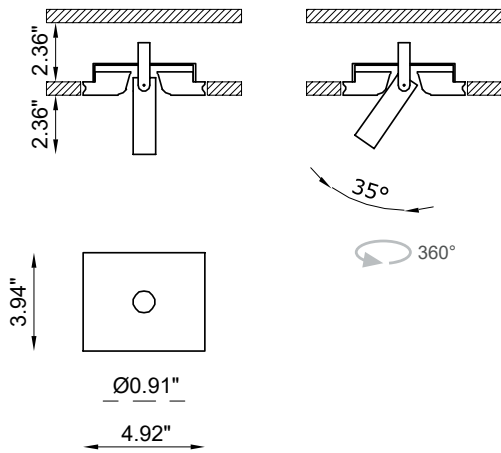

CODE COMPOSITION

BU184 _AC.US 4 R _E _WD

light color

27	2700K
30	3000K
40	4000K

lens

22	22°
50	50°

finishing

6	black
8	white

TECHNICAL FEATURES

Code	BU1846.AC.US XX / BU1848.AC.US XX
Type	Tilttable downlight +/- 360°
Material	AC:AirCoral®
Finishing	Black | White
Weight	1.76 lbs
Mounting	Wall and ceiling recessed
IP rating	IP40
Control gear	Remote constant current electronic driver (not included)
Cut out for plasterboard	5.31" x 4.33"
Lamp type	LED 500 mA
Lamp wattage	6W
Luminous efficacy	130 lm/W - 3000K
Light distribution	Beam 22° Beam 50° (on request)
Light color	White 3000K White 2700K | 4000K (on request)
Light hole	Ø 0.91"
CRI	>90

example of code composition

BU1846.AC.US 4 R 22 E 30 WD