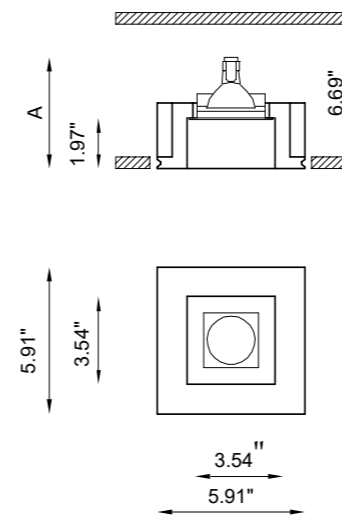

designplan® 

79 Trenton Avenue
Frenchtown, NJ 08825

www.designplan.com

Tel: (908) 996-7710
Fax: (908) 996-7042

TECHNICAL FEATURES

Code	BU6248.Z.AC.US
Type	Tilttable downlight and wall recessed +/- 30° 
Material	AC: AirCoral®
Absorption capacity*	33.04 ft ²
Weight	2.87 lbs
Mounting	Wall and ceiling recessed
IP rating	IP20
Control gear	Constant current electronic driver (not included)
Dimensions	A: 5.12"
Cut out for plasterboard	6.30" x 6.30"
Lamp type	LED 500mA
Lamp wattage	1 x 10W
Luminous efficacy	105 lm/W - 3000K
Light distribution	Wide beam 40°
Light color	White 3000K
Light hole	3.54" x 3.54"
CRI	>90

* The absorption capacity per ft³ calculated by the American organization TCNA (Tile Council of North America) is measured for an average room of 8.86' in height and therefore expressed in ft²