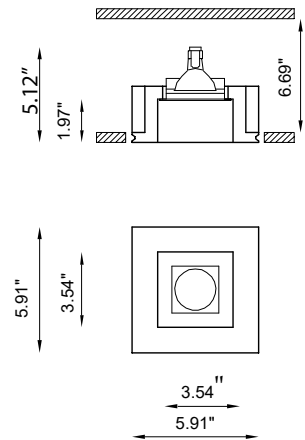

TECHNICAL DATA

Wattage / Input	10W (500mA)
Power Supply	Remote, not included. See page 2.
Construction	Body: AirCoral®
CCT	3000K (2700K, 4000K on request)
CRI	>90
Delivered Lumens	1050 lm (3000K)
Efficacy	105 lm/W
Optics	40°
Finishes	AirCoral® - suitable for painting
Fixture Dimensions	5.91" l x 5.91" w x 5.12" h
Cut-out Dimension	6.30" x 6.30"
Aperature	3.54" x 3.54"
Fixture Weight	2.87 lbs
IP Rating	IP20

Fixture Dimensions