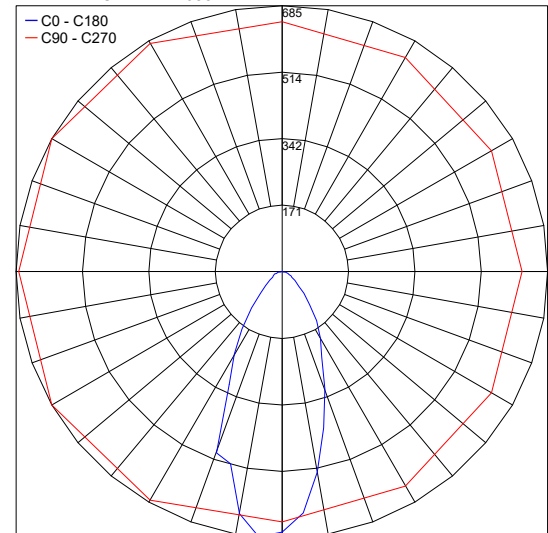

TECHNICAL DATA

Wattage / Input	10W (500mA)
Power Supply	Remote, not included. See page 2.
Construction	Body: AirCoral®
CCT	3000K (2700K, 4000K on request)
CRI	>90
Delivered Lumens	1050 lm (3000K)
Efficacy	105 lm/W
Optics	40°
Finishes	AirCoral® - suitable for painting
Fixture Dimensions	5.91" l x 5.91" w x 5.12" h
Cut-out Dimension	6.30" x 6.30"
Aperature	3.54" x 3.54"
Fixture Weight	2.87 lbs
IP Rating	IP20

PHOTOMETRIC DATA

Note all Photometry is 3000K

Maximum Candela = 685

Job Name/Date:

Fixture Type Designation: