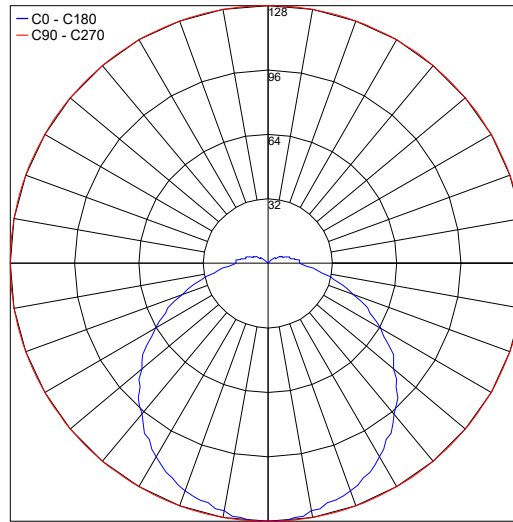

TECHNICAL DATA

Wattage	13W
Power Supply	Remote 350mA, not included. See page 2.
Construction	Body: Die-Cast Aluminum Lens: Opal Polycarbonate
CCT	2700K, 3000K, 4000K
BUG Rating	B0-U2-G1
CRI	>90
Delivered Lumens	570 lm (3000K)
Efficacy	43.8 lm/W (3000K)
Optics	Diffuse
Finishes	5 Standard, See Below
Fixture Dimensions	11.5" x 6.7" x 2.4"
Fixture Weight	2.54 lbs
Lumen Maintenance	L80, B15 >60,000hrs (Ta 40°C)
Color Consistency	3-Step MacAdam
IP Rating	IP65
Impact Resistance	IK08

For other power supply options consult factory.

PHOTOMETRIC DATA

Note: All photometric data is 3000K

Maximum Candela = 124.7

PHOTOMETRIC FILENAME : KAMI 2 3000K KA20POSDHB10X.IES

Maximum Candela = 128.1

PHOTOMETRIC FILENAME : KAMI 2 4000K KA20POSDNB10X.IES