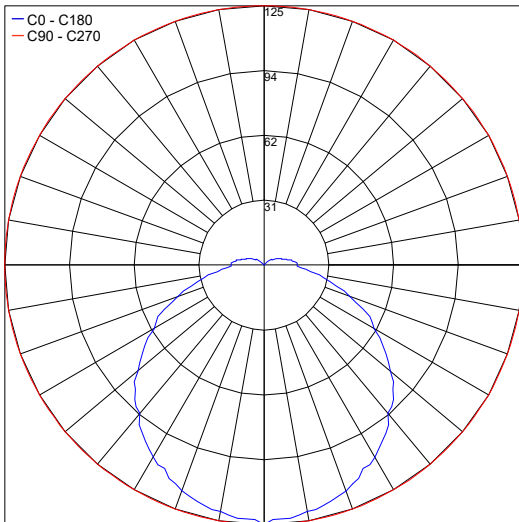

SUGGESTED POWER SUPPLIES

350mA

Part Number	Description	Input/Output	# of Fixtures
PPLT00468	Phase Dim (120V only)	120VAC to 350mA, 14W, Class 2	1-1
PPLT00480-P	0-10V Dimming to 1.0%	120-277VAC to 350mA, 30W, Class 2, DAMP	1-1
PPLT00263	Leading / Trailing Edge Dimming to 10% (120V only)	120-277VAC to 350mA, 32W, Class 2	1-1
PPLT00467-P	0-10V Dimming to 1.0%	120-277VAC to 350mA, 50W, Class 2, DAMP	1-1
PPLT00538-P	0-10V Dimming to 0.1% (4 channels)	120-277VAC to 350mA, 100W, Class 2	1-1 (1-4)

Suggested Lutron Compatible

Part Number	Option	Lutron SKU	Dim Range	Description	Input/Output	# of Fixtures
PPLT00516	L3DAE / L3DA3W	L3DA	100%-1%	Hi-Lume™ 1% EcoSystem™ or 1% 3-Wire LED Driver	120-277VAC to 350mA, 13W, Class 2	1-1

For other power supply options consult factory.

PHOTOMETRIC DATA

Note: All photometric data is 3000K

Maximum Candela = 124.7

PHOTOMETRIC FILENAME : KAMI 2 3000K KA20POSDHB10X.IES

Maximum Candela = 128.1