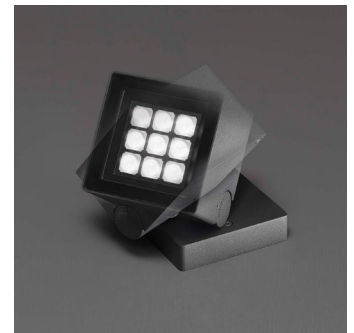

SUGGESTED POWER SUPPLIES

24VDC

Part Number	Description	Input/Output	# of Fixtures
PPLT00155	Non-Dim	120VAC to 24VDC, 30W, Class 2	1-1
PPLT00157	Non-Dim	120VAC to 24VDC, 60W, Class 2	1-3
PPLT00158	Non-Dim	120VAC to 24VDC, 100W, Class 2	1-5
PPLT00543	0-10V Dimming to 15% (-40°C / -40°F cold weather start)	120-277VAC to 24VDC, 100W, Class 2	1-5

For other power supply options consult factory.

ACCESSORIES - Installation

00AKB60-80

Steel fixing spike kit

ROTATION

Horizontal