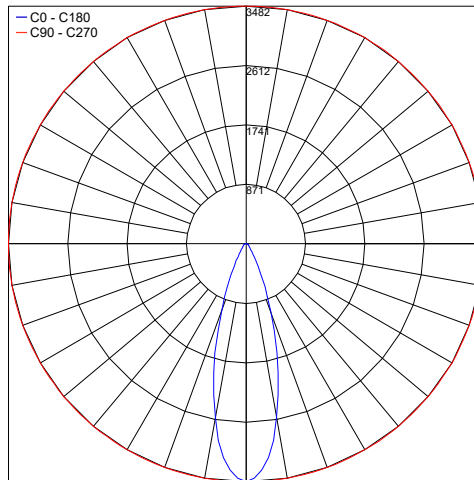

## ROTATION

Horizontal

Vertical

Job Name/Date:

Fixture Type Designation:

## PHOTOMETRIC DATA

Note: All photometric data is 3000K

Maximum Candela = 17909.3

PHOTOMETRIC FILENAME : KUBOID 120 SPOT 30K - KB60PROSXB10X.IES

Maximum Candela = 3482.4

PHOTOMETRIC FILENAME : KUBOID 120 MEDIUM 30K - KB60PROMXB10X.IES