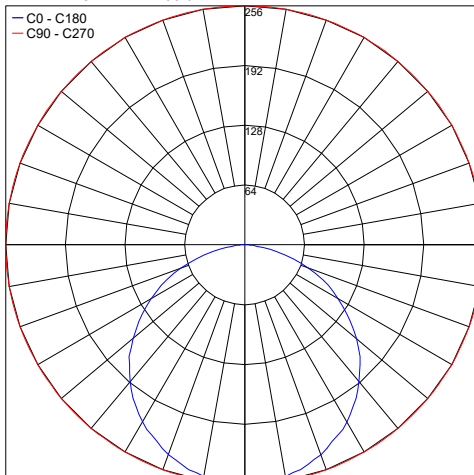

PHOTOMETRIC FILENAME : KUBOID 120 DIFFUSE 30K - KB61PRODXB1.IES

Job Name/Date:

Fixture Type Designation: