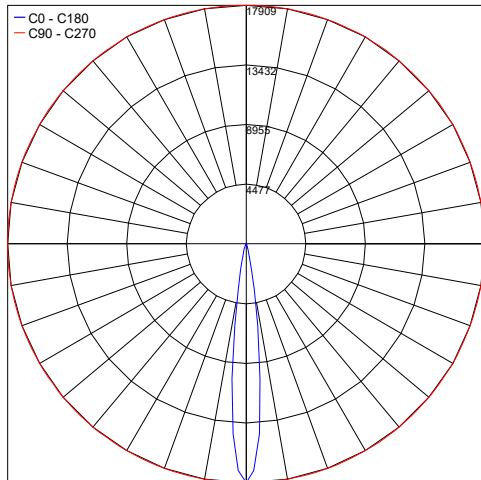

## ROTATION

Horizontal

Vertical

Job Name/Date:

Fixture Type Designation:

## PHOTOMETRIC DATA

Note: All photometric data is 3000K

Maximum Candela = 17909.3

PHOTOMETRIC FILENAME : KUBOID 120 SPOT 30K - KB60PROSXB10X.IES

Maximum Candela = 3482.4

PHOTOMETRIC FILENAME : KUBOID 120 MEDIUM 30K - KB60PROMXB10X.IES