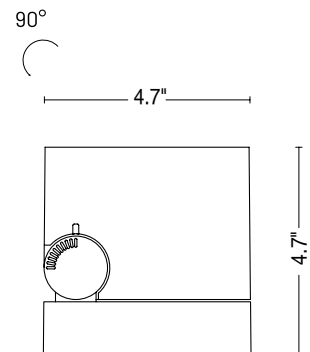

# KUBOID 120

KUBOID is an adjustable, hexahedron cube luminaire that comes in 3 sizes and is suitable for outdoor installation on ceilings, walls, floors or in ground using steel stakes. KUBOID 120 is the medium version at 4.7" cubed and offers 4 light beam options and 4 standard finishes.

## TECHNICAL DATA

<b>LED Wattage / Total</b>	13.5W LED, 16W total
<b>Power Supply</b>	Remote 24VDC, not included. See page 2.
<b>Construction</b>	Body: Die-Cast Aluminum Lens: Opal Glass (diffuse version) Silk-screened printed glass (optics versions)
<b>CCT</b>	3000K (other colors on request)
<b>BUG Rating</b>	B0-U1-G0 (diffuse) B2-U1-G0 (optics)
<b>CRI</b>	>90
<b>Delivered Lumens</b>	1332 lm (30°)
<b>Efficacy</b>	83.3 lm/W (30°)
<b>Optics</b>	Diffuse, Spot, Medium, Flood (see below) Adjustable ±120° - horizontal axis Adjustable 90° on the vertical one
<b>Finishes</b>	5 Standard, See Below
<b>Fixture Dimensions</b>	4.7" x 4.7"
<b>Lumen Maintenance</b>	L70 >50,000hrs (Ta 40°C)
<b>Color Consistency</b>	3-Step MacAdam
<b>IP Rating</b>	IP67
<b>Impact Resistance</b>	IK08

Fixture Dimensions