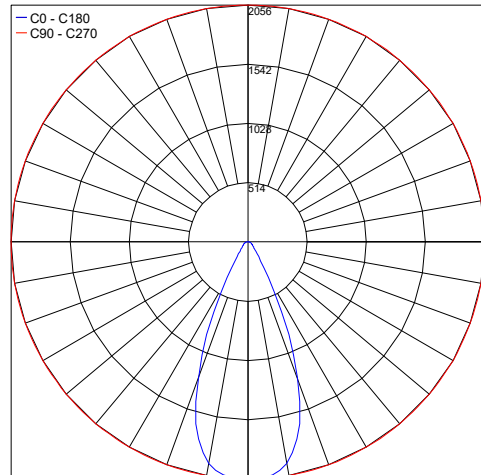

PHOTOMETRIC FILENAME : KUBOID 120 FLOOD 30K - KB60PROFXB10X.IES

Maximum Candela = 255.9