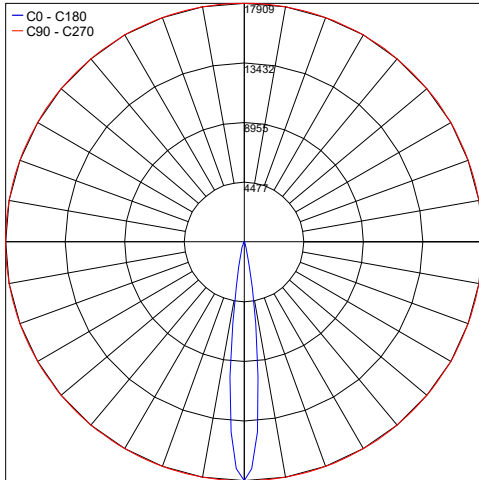

## ROTATION

Horizontal

Vertical

Job Name/Date:

Fixture Type Designation:

## PHOTOMETRIC DATA

Note: All photometric data is 3000K

Maximum Candela = 17909.3

PHOTOMETRIC FILENAME : KUBOID 120 SPOT 30K - KB60PROSXB10X.IES

Maximum Candela = 3482.4

PHOTOMETRIC FILENAME : KUBOID 120 MEDIUM 30K - KB60PROMXB10X.IES