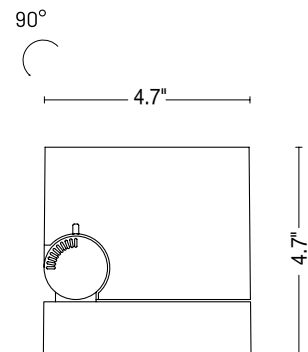

# KUBOID 120

KUBOID is an adjustable, hexahedron cube luminaire that comes in 3 sizes and is suitable for outdoor installation on ceilings, walls, floors or in ground using steel stakes. KUBOID 120 is the medium version at 4.7" cubed and offers 4 light beam options and 4 standard finishes.

## TECHNICAL DATA

<b>LED Wattage / Total</b>	13.5W LED, 16W total
<b>Power Supply</b>	Remote 24VDC, not included. See page 2.
<b>Construction</b>	Body: Die-Cast Aluminum Lens: Opal Glass (diffuse version) Silk-screened printed glass (optics versions)
<b>CCT</b>	3000K (other colors on request)
<b>BUG Rating</b>	B0-U1-G0 (diffuse) B2-U1-G0 (optics)
<b>CRI</b>	>90
<b>Delivered Lumens</b>	1332 lm (30°)
<b>Efficacy</b>	83.3 lm/W (30°)
<b>Optics</b>	Diffuse, Spot, Medium, Flood (see below) Adjustable ±120° - horizontal axis Adjustable 90° on the vertical one
<b>Finishes</b>	5 Standard, See Below
<b>Fixture Dimensions</b>	4.7" x 4.7"
<b>Lumen Maintenance</b>	L70 >50,000hrs (Ta 40°C)
<b>Color Consistency</b>	3-Step MacAdam
<b>IP Rating</b>	IP67
<b>Impact Resistance</b>	IK08

Fixture Dimensions