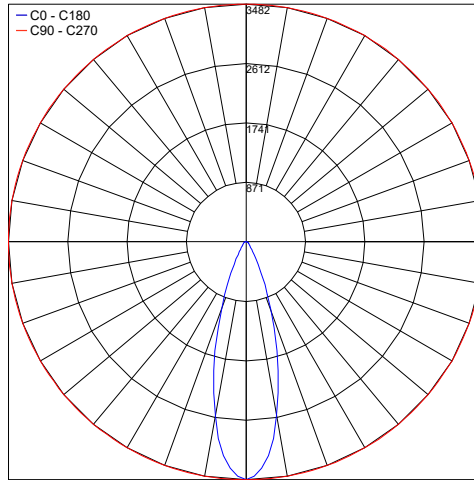

## ROTATION

Horizontal

Vertical

Job Name/Date:

Fixture Type Designation:

## PHOTOMETRIC DATA

Note: All photometric data is 3000K

Maximum Candela = 17909.3

PHOTOMETRIC FILENAME : KUBOID 120 SPOT 30K - KB60PROSXB10X.IES

Maximum Candela = 3482.4

PHOTOMETRIC FILENAME : KUBOID 120 MEDIUM 30K - KB60PROMXB10X.IES