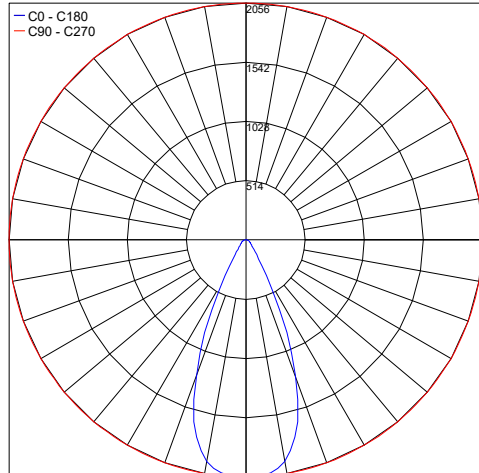

PHOTOMETRIC FILENAME : KUBOID 120 FLOOD 30K - KB60PROFXB10X.IES

Maximum Candela = 255.9