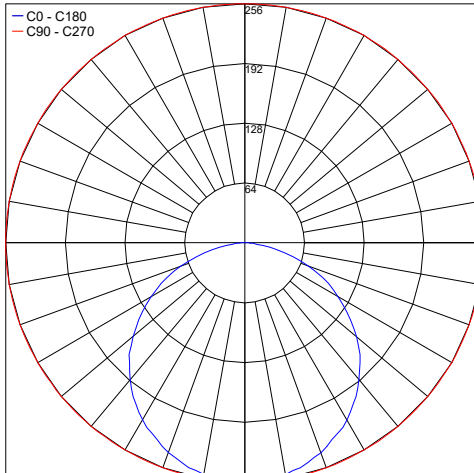

PHOTOMETRIC FILENAME : KUBOID 120 DIFFUSE 30K - KB61PRODXB1.IES

Job Name/Date:

Fixture Type Designation: