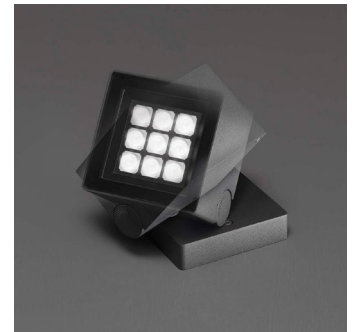

SUGGESTED POWER SUPPLIES

24VDC

Part Number	Description	Input/Output	# of Fixtures
PPLT00155	Non-Dim	120VAC to 24VDC, 30W, Class 2	1-1
PPLT00586	Non-Dim	120-277VAC to 24VDC, 40W, Class 2	1-2
PPLT00709	ELV / TRIAC & 0-10V Dimming	120-277VAC to 24VDC, 96W, Class 2, DAMP	1-5
PPLT00543	0-10V Dimming to 15% (-40°C / -40°F cold weather start)	120-277VAC to 24VDC, 100W, Class 2	1-5

Suggested Lutron Compatible

Part Number	Option	Lutron SKU	Dim Range	Description	Input/Output	# of Fixtures
PPLT00273	L3DAE / L3DA3W	L3DA	100%-1%	Hi-Lume™ 1% EcoSystem™ or 1% 3-Wire LED Driver	120-277VAC to 24VDC, 40W, Class 2	1-2
PPLT00530	L3D0	L3D0	100%-0.1%	Hi-Lume™ Premier 0.1% or Ecosystem 3-Wire LED Driver	120-277VAC to 24VDC, 96W, Class 2	1-5

For other power supply options consult factory.

ACCESSORIES - Installation

00AKB60-80

Steel fixing spike kit

ROTATION

Horizontal