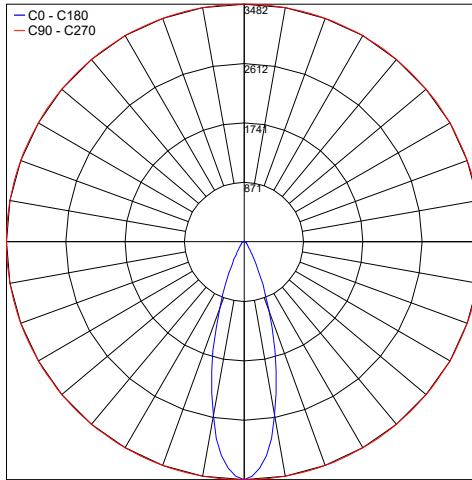

## ROTATION

Horizontal

Vertical

Job Name/Date:

Fixture Type Designation:

## PHOTOMETRIC DATA

Note: All photometric data is 3000K

Maximum Candela = 17909.3

PHOTOMETRIC FILENAME : KUBOID 120 SPOT 30K - KB60PROSXB10X.IES

Maximum Candela = 3482.4

PHOTOMETRIC FILENAME : KUBOID 120 MEDIUM 30K - KB60PROMXB10X.IES