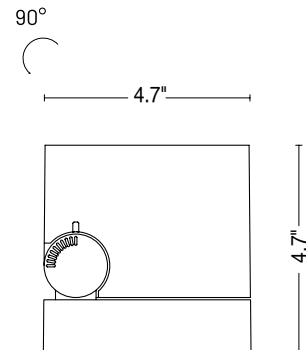

# KUBOID 120

KUBOID is an adjustable, hexahedron cube luminaire that comes in 3 sizes and is suitable for outdoor installation on ceilings, walls, floors or in ground using steel stakes. KUBOID 120 is the medium version at 4.7" cubed and offers 4 light beam options and 4 standard finishes.

## TECHNICAL DATA

<b>LED Wattage / Total</b>	13.5W LED, 16W total
<b>Power Supply</b>	Remote 24VDC, not included. See page 2.
<b>Construction</b>	Body: Die-Cast Aluminum Lens: Opal Glass (diffuse version) Silk-screened printed glass (optics versions)
<b>CCT</b>	3000K (other colors on request)
<b>BUG Rating</b>	B0-U1-G0 (diffuse) B2-U1-G0 (optics)
<b>CRI</b>	>90
<b>Delivered Lumens</b>	1332 lm (30°)
<b>Efficacy</b>	83.3 lm/W (30°)
<b>Optics</b>	Diffuse, Spot, Medium, Flood (see below) Adjustable ±120° - horizontal axis Adjustable 90° on the vertical one
<b>Finishes</b>	5 Standard, See Below
<b>Fixture Dimensions</b>	4.7" x 4.7"
<b>Lumen Maintenance</b>	L70 >50,000hrs (Ta 40°C)
<b>Color Consistency</b>	3-Step MacAdam
<b>IP Rating</b>	IP67
<b>Impact Resistance</b>	IK08

Fixture Dimensions