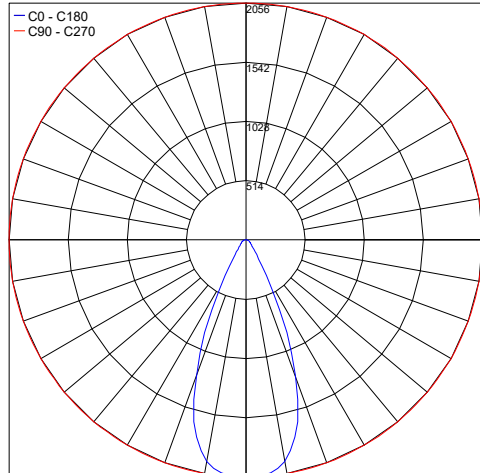

PHOTOMETRIC FILENAME : KUBOID 120 FLOOD 30K - KB60PROFXB10X.IES

Maximum Candela = 255.9