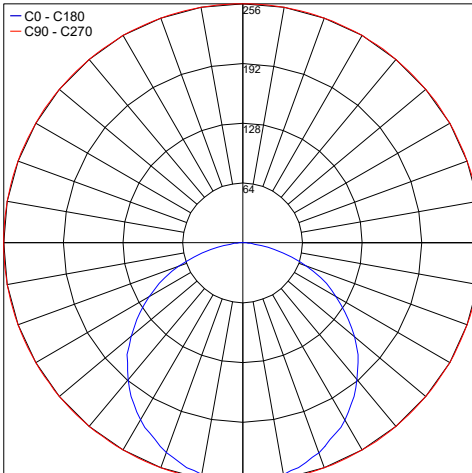

PHOTOMETRIC FILENAME : KUBOID 120 DIFFUSE 30K - KB61PRODXB1.IES

Job Name/Date:

Fixture Type Designation: