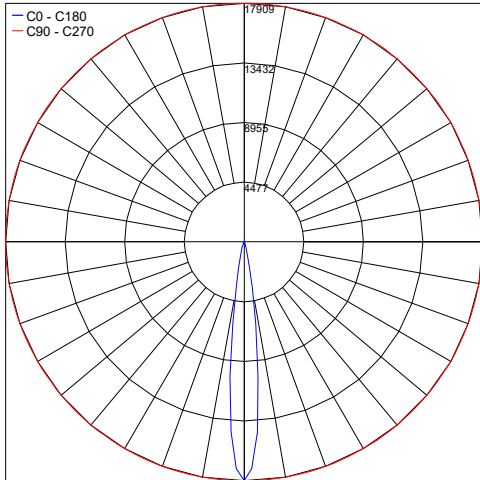

## ROTATION

Horizontal

Vertical

Job Name/Date:

Fixture Type Designation:

## PHOTOMETRIC DATA

Note: All photometric data is 3000K

Maximum Candela = 17909.3

PHOTOMETRIC FILENAME : KUBOID 120 SPOT 30K - KB60PROSXB10X.IES

Maximum Candela = 3482.4

PHOTOMETRIC FILENAME : KUBOID 120 MEDIUM 30K - KB60PROMXB10X.IES