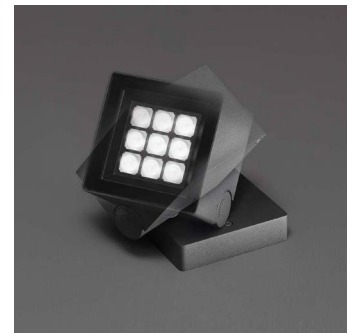

SUGGESTED POWER SUPPLIES

24VDC

Part Number	Description	Input/Output	# of Fixtures
PPLT00155	Non-Dim	120VAC to 24VDC, 30W, Class 2	1-1
PPLT00157	Non-Dim	120VAC to 24VDC, 60W, Class 2	1-3
PPLT00599	ELV / TRIAC & 0-10V Dimming (100 to 0%)	120-277VAC to 24VDC, 96W, Class 2	1-5
PPLT00158	Non-Dim	120VAC to 24VDC, 100W, Class 2	1-5
PPLT00543	0-10V Dimming to 15% (-40°C / -40°F cold weather start)	120-277VAC to 24VDC, 100W, Class 2	1-5

For other power supply options consult factory.

ACCESSORIES - Installation

00AKB60-80

Steel fixing spike kit

ROTATION

Horizontal