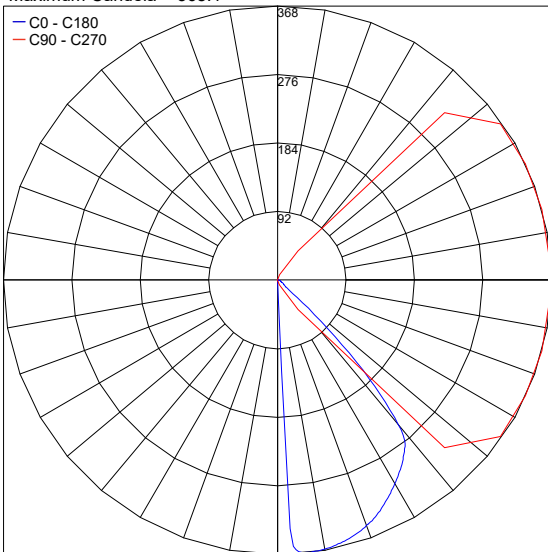

02
Black Suede

TS
Silver

11
White Suede

PHOTOMETRIC DATA

Note: Photometry is 3000K

Maximum Candela = 368.1

— C0 - C180
— C90 - C270

PHOTOMETRIC FILENAME : KLAK - 3000K 2FT INTEGRAL 120VAC.IES