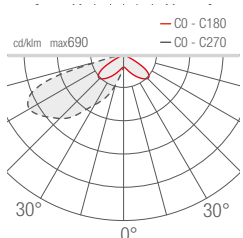

TECHNICAL DATA

Wattage / Input	7W, 15W (120VAC)
Power Supply	Integral
Construction	Body: Die-cast Aluminum Alloy EN AB 47100 Lens: Serigraphed, tempered extra-clear glass (optics) Serigraphed, tempered extra-clear glass with opal PMMA (diffuse)
CCT	2700K, 3000K, 4000K (3500K available, consult factory)
CRI	>80
Delivered Lumens	119 lm per beam (3000K, 7W, 70°) 382 lm per beam (3000K, 15W, 70°) 478 lm per beam (3000K, 15W, Diffuse)
Efficacy	29.8 lm/W per beam (3000K, 7W, 70°) 44.9 lm/W per beam (3000K, 15W, 70°) 56.2 lm/W per beam (3000K, 15W, Diffuse)
Optics	4 Standard (see below)
Finishes	4 Standard, Custom RAL (see below)
Fixture Dimensions	4.72" l x 3.94" w x 3.94" h
Fixture Weight	3.66 lbs
LED Source	2 Power LEDs (7W) 2 High Intensity LEDs (15W)
Lumen Maintenance	L80 >50,000hrs (Ta 25°C)
Color Consistency	1/4 ANSI BIN (7W), 3-Step MacAdam (15W)
Operating Temp.	-4°F to +113°F
IP Rating	IP65
IK Rating	IK07

Fixture Dimensions

ORDERING INFORMATION

Example: KA1215KE.

KA121				
Model No.	Wattage	CCT	Optics	Finish
KA121	0 - 7W 1 - 15W	F - 2700K 5 - 3000K 9 - 4000K	W - Asymmetrical 10° K - Asymmetrical 70° (7W only) A - Asymmetrical 140° D - Diffuse (15W only)	E - White F - Gray H - Anthracite T - Corten C - Custom RAL (consult factory for "C")

Job Name/Date:

Fixture Type Designation:

PHOTOMETRIC DATA

Note all Photometry is 3000K

7W, per beam

W - Asymmetrical 10°

h 78.74"

K - Asymmetrical 70°

h 78.74"

A - Asymmetrical 140°

h 78.74"

Illuminance pseudo colors

15W, per beam

W - Asymmetrical 10°

h 78.74"

K - Asymmetrical 70°