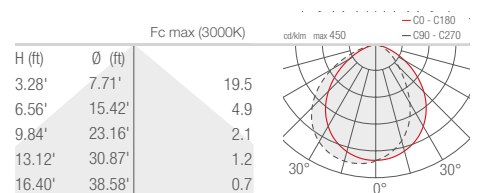

Fixture Dimensions

ORDERING INFORMATION

Example: KA1215KE.

KA121				
Model No.	Wattage	CCT	Optics	Finish
KA121	0 - 7W 1 - 15W	F - 2700K 5 - 3000K 9 - 4000K	W - Asymmetrical 10° K - Asymmetrical 70° (7W only) A - Asymmetrical 140° D - Diffuse (15W only)	E - White F - Gray H - Anthracite T - Corten C - Custom RAL (consult factory for "C")

Job Name/Date:

Fixture Type Designation:

PHOTOMETRIC DATA

Note all Photometry is 3000K

7W, per beam

W - Asymmetrical 10°

h 78.74"

K - Asymmetrical 70°

h 78.74"

A - Asymmetrical 140°

h 78.74"

Illuminance pseudo colors

15W, per beam

W - Asymmetrical 10°

h 78.74"

K - Asymmetrical 70°

h 78.74"

A - Asymmetrical 140°

h 78.74"

D - Diffuse

h 78.74"

Job Name/Date:

Fixture Type Designation: