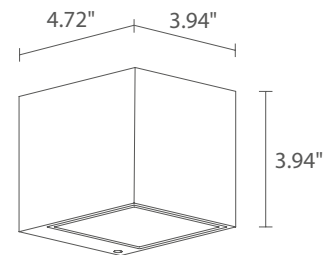

TECHNICAL DATA

Wattage / Input	7W, 15W (120VAC)
Power Supply	Integral
Construction	Body: Die-cast Aluminum Alloy EN AB 47100 Lens: Serigraphed, tempered extra-clear glass (optics) Serigraphed, tempered extra-clear glass with opal PMMA (diffuse)
CCT	2700K, 3000K, 4000K (3500K available, consult factory)
CRI	>80
Delivered Lumens	119 lm per beam (3000K, 7W, 70°) 382 lm per beam (3000K, 15W, 70°) 478 lm per beam (3000K, 15W, Diffuse)
Efficacy	29.8 lm/W per beam (3000K, 7W, 70°) 44.9 lm/W per beam (3000K, 15W, 70°) 56.2 lm/W per beam (3000K, 15W, Diffuse)
Optics	4 Standard (see below)
Finishes	4 Standard, Custom RAL (see below)
Fixture Dimensions	4.72" l x 3.94" w x 3.94" h
Fixture Weight	3.66 lbs
LED Source	2 Power LEDs (7W) 2 High Intensity LEDs (15W)
Lumen Maintenance	L80 >50,000hrs (Ta 25°C)
Color Consistency	1/4 ANSI BIN (7W), 3-Step MacAdam (15W)
Operating Temp.	-4°F to +113°F
IP Rating	IP65
IK Rating	IK07

Fixture Dimensions

ORDERING INFORMATION

Example: KA1215KE.

KA121				
Model No.	Wattage	CCT	Optics	Finish
KA121	0 - 7W 1 - 15W	F - 2700K 5 - 3000K 9 - 4000K	W - Asymmetrical 10° K - Asymmetrical 70° (7W only) A - Asymmetrical 140° D - Diffuse (15W only)	E - White F - Gray H - Anthracite T - Corten C - Custom RAL (consult factory for "C")

h 78.74"

A - Asymmetrical 140°

h 78.74"

Illuminance pseudo colors

15W, per beam

W - Asymmetrical 10°

h 78.74"

K - Asymmetrical 70°

h 78.74"

A - Asymmetrical 140°

h 78.74"

D - Diffuse

h 78.74"

Job Name/Date:

Fixture Type Designation: