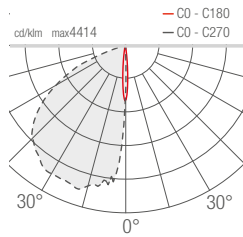

TECHNICAL DATA

Wattage / Input	7W, 15W (120VAC)
Power Supply	Integral
Construction	Body: Die-cast Aluminum Alloy EN AB 47100 Lens: Serigraphed, tempered extra-clear glass (optics) Serigraphed, tempered extra-clear glass with opal PMMA (diffuse)
CCT	2700K, 3000K, 4000K (3500K available, consult factory)
CRI	>80
Delivered Lumens	119 lm per beam (3000K, 7W, 70°) 382 lm per beam (3000K, 15W, 70°) 478 lm per beam (3000K, 15W, Diffuse)
Efficacy	29.8 lm/W per beam (3000K, 7W, 70°) 44.9 lm/W per beam (3000K, 15W, 70°) 56.2 lm/W per beam (3000K, 15W, Diffuse)
Optics	4 Standard (see below)
Finishes	4 Standard, Custom RAL (see below)
Fixture Dimensions	4.72" l x 3.94" w x 3.94" h
Fixture Weight	3.66 lbs
LED Source	2 Power LEDs (7W) 2 High Intensity LEDs (15W)
Lumen Maintenance	L80 >50,000hrs (Ta 25°C)
Color Consistency	1/4 ANSI BIN (7W), 3-Step MacAdam (15W)
Operating Temp.	-4°F to +113°F
IP Rating	IP65
IK Rating	IK07

Fixture Dimensions

ORDERING INFORMATION

Example: KA1215KE.

KA121				
Model No.	Wattage	CCT	Optics	Finish
KA121	0 - 7W 1 - 15W	F - 2700K 5 - 3000K 9 - 4000K	W - Asymmetrical 10° K - Asymmetrical 70° (7W only) A - Asymmetrical 140° D - Diffuse (15W only)	E - White F - Gray H - Anthracite T - Corten C - Custom RAL (consult factory for "C")

Job Name/Date:

Fixture Type Designation:

PHOTOMETRIC DATA

Note all Photometry is 3000K

7W, per beam

W - Asymmetrical 10°

h 78.74"

K - Asymmetrical 70°

h 78.74"

A - Asymmetrical 140°

h 78.74"

Illuminance pseudo colors

15W, per beam

W - Asymmetrical 10°

h 78.74"

K - Asymmetrical 70°