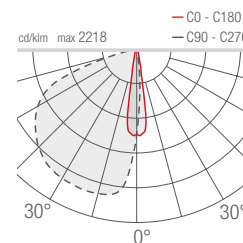

Fixture Dimensions

ORDERING INFORMATION

Example: KA1215KE.

KA121				
Model No.	Wattage	CCT	Optics	Finish
KA121	0 - 7W 1 - 15W	F - 2700K 5 - 3000K 9 - 4000K	W - Asymmetrical 10° K - Asymmetrical 70° (7W only) A - Asymmetrical 140° D - Diffuse (15W only)	E - White F - Gray H - Anthracite T - Corten C - Custom RAL (consult factory for "C")

Job Name/Date:

Fixture Type Designation:

PHOTOMETRIC DATA

Note all Photometry is 3000K

7W, per beam

W - Asymmetrical 10°

h 78.74"

K - Asymmetrical 70°

h 78.74"

A - Asymmetrical 140°

h 78.74"

Illuminance pseudo colors

15W, per beam

W - Asymmetrical 10°

h 78.74"

K - Asymmetrical 70°

h 78.74"

A - Asymmetrical 140°

h 78.74"

D - Diffuse

h 78.74"

Job Name/Date:

Fixture Type Designation: