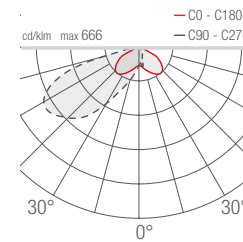

Fixture Dimensions

ORDERING INFORMATION

Example: KA1215KE.

KA121				
Model No.	Wattage	CCT	Optics	Finish
KA121	0 - 7W 1 - 15W	F - 2700K 5 - 3000K 9 - 4000K	W - Asymmetrical 10° K - Asymmetrical 70° (7W only) A - Asymmetrical 140° D - Diffuse (15W only)	E - White F - Gray H - Anthracite T - Corten C - Custom RAL (consult factory for "C")

Job Name/Date:

Fixture Type Designation:

PHOTOMETRIC DATA

Note all Photometry is 3000K

7W, per beam

W - Asymmetrical 10°

h 78.74"

K - Asymmetrical 70°

h 78.74"

A - Asymmetrical 140°

h 78.74"

Illuminance pseudo colors

15W, per beam

W - Asymmetrical 10°

h 78.74"

K - Asymmetrical 70°

h 78.74"

A - Asymmetrical 140°

h 78.74"

D - Diffuse

h 78.74"

Job Name/Date:

Fixture Type Designation: