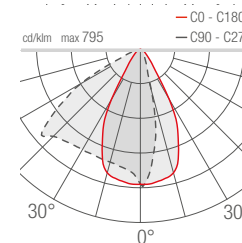

Fixture Dimensions

ORDERING INFORMATION

Example: KA1215KE.

KA121				
Model No.	Wattage	CCT	Optics	Finish
KA121	0 - 7W 1 - 15W	F - 2700K 5 - 3000K 9 - 4000K	W - Asymmetrical 10° K - Asymmetrical 70° (7W only) A - Asymmetrical 140° D - Diffuse (15W only)	E - White F - Gray H - Anthracite T - Corten C - Custom RAL (consult factory for "C")

Job Name/Date:

Fixture Type Designation:

PHOTOMETRIC DATA

Note all Photometry is 3000K

7W, per beam

W - Asymmetrical 10°

h 78.74"

K - Asymmetrical 70°

h 78.74"

A - Asymmetrical 140°

h 78.74"

Illuminance pseudo colors

15W, per beam

W - Asymmetrical 10°

h 78.74"

K - Asymmetrical 70°

h 78.74"

A - Asymmetrical 140°

h 78.74"

D - Diffuse

h 78.74"

Job Name/Date:

Fixture Type Designation: