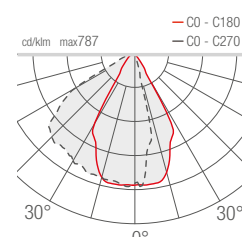

TECHNICAL DATA

Wattage / Input	7W, 15W (120VAC)
Power Supply	Integral
Construction	Body: Die-cast Aluminum Alloy EN AB 47100 Lens: Serigraphed, tempered extra-clear glass (optics) Serigraphed, tempered extra-clear glass with opal PMMA (diffuse)
CCT	2700K, 3000K, 4000K (3500K available, consult factory)
CRI	>80
Delivered Lumens	119 lm per beam (3000K, 7W, 70°) 382 lm per beam (3000K, 15W, 70°) 478 lm per beam (3000K, 15W, Diffuse)
Efficacy	29.8 lm/W per beam (3000K, 7W, 70°) 44.9 lm/W per beam (3000K, 15W, 70°) 56.2 lm/W per beam (3000K, 15W, Diffuse)
Optics	4 Standard (see below)
Finishes	4 Standard, Custom RAL (see below)
Fixture Dimensions	4.72" l x 3.94" w x 3.94" h
Fixture Weight	3.66 lbs
LED Source	2 Power LEDs (7W) 2 High Intensity LEDs (15W)
Lumen Maintenance	L80 >50,000hrs (Ta 25°C)
Color Consistency	1/4 ANSI BIN (7W), 3-Step MacAdam (15W)
Operating Temp.	-4°F to +113°F
IP Rating	IP65
IK Rating	IK07

Fixture Dimensions

ORDERING INFORMATION

Example: KA1215KE.

KA121				
Model No.	Wattage	CCT	Optics	Finish
KA121	0 - 7W 1 - 15W	F - 2700K 5 - 3000K 9 - 4000K	W - Asymmetrical 10° K - Asymmetrical 70° (7W only) A - Asymmetrical 140° D - Diffuse (15W only)	E - White F - Gray H - Anthracite T - Corten C - Custom RAL (consult factory for "C")

Job Name/Date:

Fixture Type Designation:

PHOTOMETRIC DATA

Note all Photometry is 3000K

7W, per beam

W - Asymmetrical 10°

h 78.74"

K - Asymmetrical 70°

h 78.74"

A - Asymmetrical 140°

h 78.74"

Illuminance pseudo colors

15W, per beam

W - Asymmetrical 10°

h 78.74"

K - Asymmetrical 70°