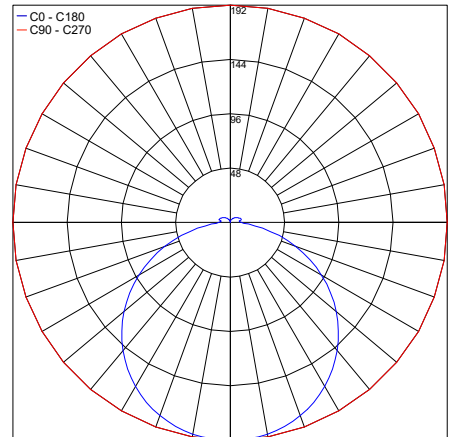

Rectangle 3

Maximum Candela = 192.0

— C0 - C180
— C90 - C270

Job Name/Date:

Fixture Type Designation: