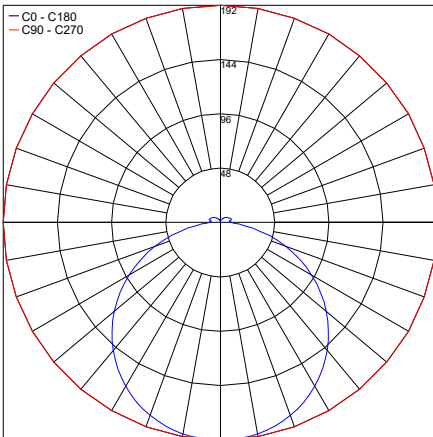

PHOTOMETRIC DATA

Rectangle 1

Maximum Candela = 192.0

— C0 - C180
— C90 - C270