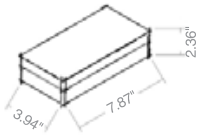

LAM PHANTOM RECTANGLE

FIXTURE DIMENSIONS

3.94" x 7.87" x H2.36"