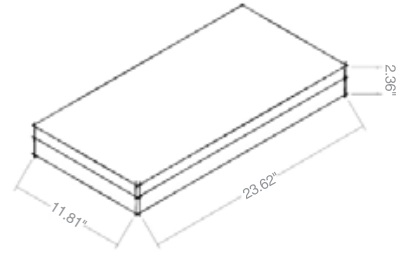

11.81" x 23.62" x H2.36"

SUGGESTED POWER SUPPLIES

Consult Factory