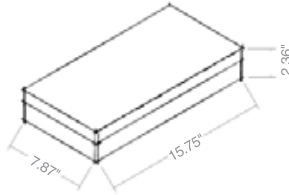

7.87" x 15.75" x H2.36"