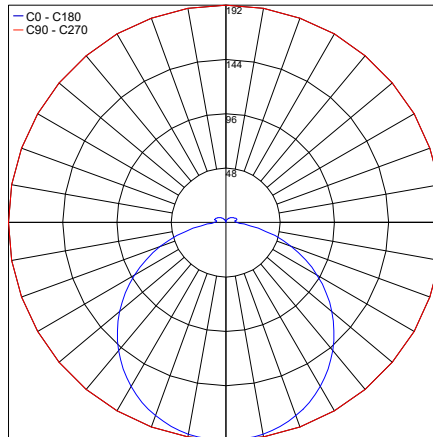

Rectangle 2

Maximum Candela = 192.0

— C0 - C180
— C90 - C270