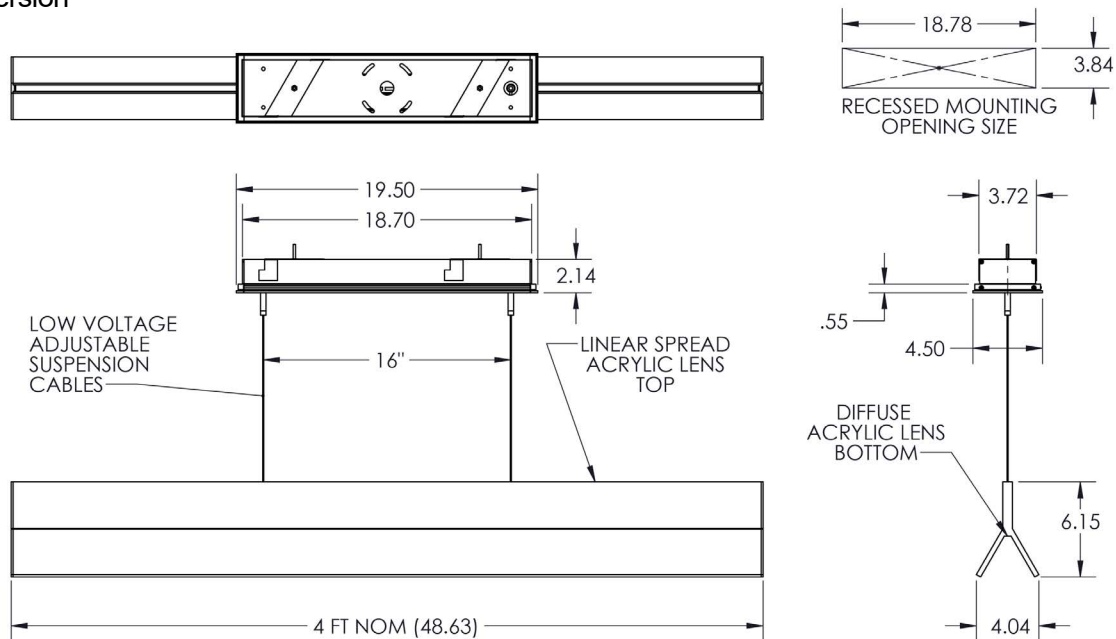

MADE IN THE U.S.A.

Fixture Dimensions
See Drawing on page 2.

TECHNICAL DATA

Wattage / Input	72W (4 ft), 144W (8 ft) (120-277VAC - 347VAC available)
Power Supply	Integral (0-10V Dimming)
Construction	Body: Extruded Aluminum Mounting: Aircraft Cable
CCT	2700K, 3000K, 3500K, 4000K
CRI	>90
Delivered Lumens	Up - 2254 lm, Down - 1692 lm (4 ft, 3000K)
Efficacy	Up: 25.6 lm/W, Down: 25.9 lm/W
Optics	Up: Linear Spread, Down: Diffuse
Finishes	4 Standard, See Below.
Fixture Dimensions	4.04" x 6.15" See page 2.
LED Source	Mid-Power LEDs
IP Rating	IP20

* Same finish as fixture
- Other color on request -

NOTE: AS & AW utilize a rosette mounting pattern to allow direct mounting to a junction box that will hold a minimum of 50 lbs.

Job Name/Date:

Fixture Type Designation:

FIXTURE DIMENSIONS

4 foot version

NOTES:

1. CANOPY CAN BE RECESSED IN THE CEILING OR SURFACE MOUNTED OVER J-BOX CAPABLE OF SUPPORTING MIN. 50 LB

Job Name/Date:

Fixture Type Designation:

PHOTOMETRIC DATA

Maximum Candela = 1386