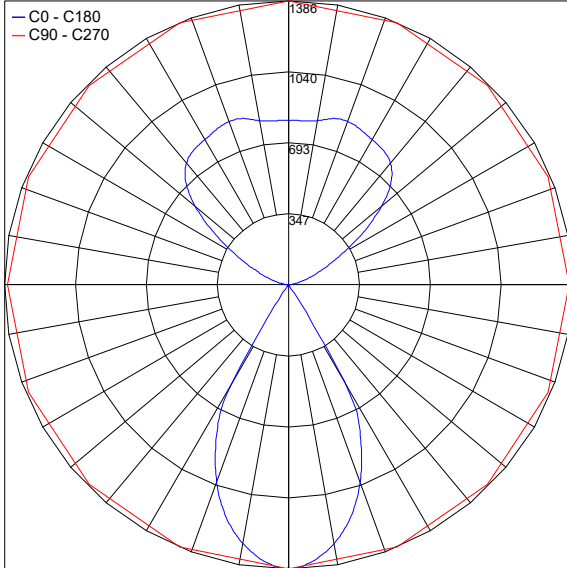

MADE IN THE U.S.A.

Fixture Dimensions
See Drawing on page 2.

TECHNICAL DATA

Wattage / Input	72W (4 ft), 144W (8 ft) (120-277VAC - 347VAC available)
Power Supply	Integral (0-10V Dimming)
Construction	Body: Extruded Aluminum Mounting: Aircraft Cable
CCT	2700K, 3000K, 3500K, 4000K
CRI	>90
Delivered Lumens	Up - 2254 lm, Down - 1692 lm (4 ft, 3000K)
Efficacy	Up: 25.6 lm/W, Down: 25.9 lm/W
Optics	Up: Linear Spread, Down: Diffuse
Finishes	4 Standard, See Below.
Fixture Dimensions	4.04" x 6.15" See page 2.
LED Source	Mid-Power LEDs
IP Rating	IP20

FIXTURE DIMENSIONS

4 foot version

NOTES:

1. CANOPY CAN BE RECESSED IN THE CEILING OR SURFACE MOUNTED OVER J-BOX CAPABLE OF SUPPORTING MIN. 50 LB

Job Name/Date:

Fixture Type Designation:

PHOTOMETRIC DATA

Maximum Candela = 1386