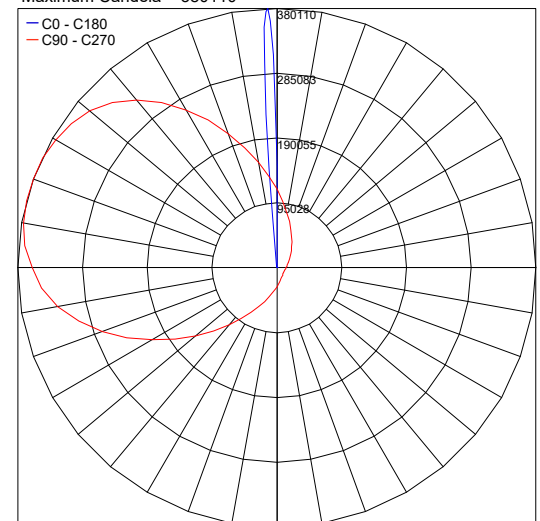

Laser Maxi is a skyscraper projector for outdoor installation that creates a wall washing effect on a building façade. It is available with a 5° optic and a silver finish.

TECHNICAL DATA

Wattage / Input	55W (120VAC)
Power Supply	Integral
Construction	Body: Anodized Extruded Aluminum Lens: Tempered Safety Glass Cable Length: 1.64'
CCT	3000K
BUG Rating	B0-U5-G0
Delivered Lumens	4800 lm (3000K)
Efficacy	87.3 lm/W
Optics	5°
Finishes	Silver
Fixture Dimensions	13.70" l x 5.71" w x 5.24" h
LED Source	24 x 2W High Power CREE LEDs
Fixture Weight	10.1 lbs
IP Rating	IP66
IK Rating	IK07

Fixture Dimensions

ORDERING INFORMATION

Example: 108004P-30K-05-SI

108004P	-	30K	-	05	-	SI
Model No.		CCT		Optics		Finish
108004P		30K - 3000K		05 - 5°		SI - Silver

PHOTOMETRIC DATA

Maximum Candela = 380110