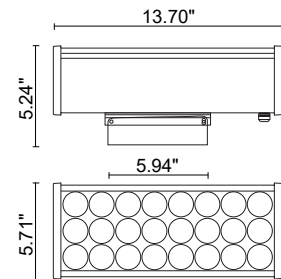

Laser Maxi is a skyscraper projector for outdoor installation that creates a wall washing effect on a building façade. It is available with a 5° optic and a silver finish.

TECHNICAL DATA

Wattage / Input	55W (120VAC)
Power Supply	Integral
Construction	Body: Anodized Extruded Aluminum Lens: Tempered Safety Glass Cable Length: 1.64'
CCT	3000K
BUG Rating	B0-U5-G0
Delivered Lumens	4800 lm (3000K)
Efficacy	87.3 lm/W
Optics	5°
Finishes	Silver
Fixture Dimensions	13.70" l x 5.71" w x 5.24" h
LED Source	24 x 2W High Power CREE LEDs
Fixture Weight	10.1 lbs
IP Rating	IP66
IK Rating	IK07

Fixture Dimensions

ORDERING INFORMATION

Example: 108004P-30K-05-SI

108004P	-	30K	-	05	-	SI
Model No.		CCT		Optics		Finish
108004P		30K - 3000K		05 - 5°		SI - Silver

PHOTOMETRIC DATA

Maximum Candela = 380110