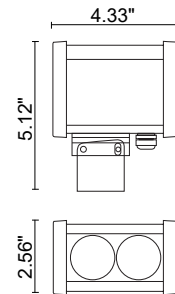

## TECHNICAL DATA

<b>Wattage / Input</b>	6W (24VDC)
<b>Power Supply</b>	Remote, not included. See page 2.
<b>Construction</b>	Body: Anodized Extruded Aluminum Lens: Tempered Safety Glass Cable Length: 1.64'
<b>CCT</b>	3000K
<b>BUG Rating</b>	B0-U3-G0
<b>Delivered Lumens</b>	400 lm (3000K)
<b>Efficacy</b>	66.7 lm/W
<b>Optics</b>	5°
<b>Finishes</b>	Silver
<b>Fixture Dimensions</b>	4.33" l x 2.56" w x 5.12 h
<b>LED Source</b>	2 x 2W High Power CREE LEDs
<b>Fixture Weight</b>	1.8 lbs
<b>IP Rating</b>	IP66
<b>IK Rating</b>	IK07

Fixture Dimensions