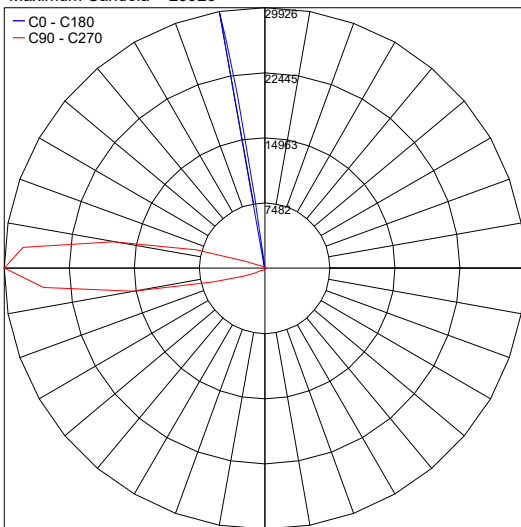

## SUGGESTED POWER SUPPLIES

24VDC

Part Number	Description	Input/Output	# of Fixtures
<a href="#">PPLT00155</a>	Non-Dim	120-277VAC to 24VDC, 30W, Class 2	1-4
<a href="#">PPLT00586</a>	Non-Dim	120-277VAC to 24VDC, 40W, Class 2	1-5
<a href="#">PPLT00156</a>	Non-Dim	120-277VAC to 24VDC, 45W, Class 2	1-6
<a href="#">PPLT00709</a>	ELV/TRIAC & 0-10V Dimming to 5% and OFF	120-277VAC to 24VDC, 96W, Class 2, DAMP	1-12
<a href="#">PPLT00158</a>	Non-Dim	120-277VAC to 24VDC, 100W, Class 2	1-13
<a href="#">PPLT00543</a>	0-10V Dimming to 15% (-40°C / -40°F cold weather start)	120-277VAC to 24VDC, 100W, Class 2	1-13

## PHOTOMETRIC DATA

Maximum Candela = 29926

Job Name/Date:

Fixture Type Designation: