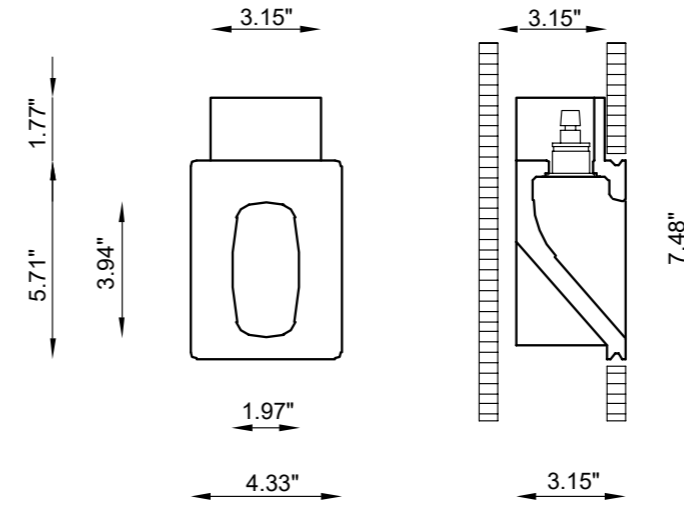

TECHNICAL FEATURES

Code	BU6358.AC.US
Type	Wall-washer
Material	AC: AirCoral®
Absorption capacity*	24.64 ft ²
Weight	2.20 lbs
Mounting	Wall and ceiling recessed
IP rating	IP40
Control gear	Constant current electronic driver (not included)
Cut out for plasterboard	4.72" x 6.10"
Lamp type	LED
Lamp wattage	2W - 500mA
Luminous efficacy	75 lm/W - 3000K
Light distribution	Wide beam 120°
Light color	White 3000K
Light hole	1.97" x 3.94"
CRI	>90

79 Trenton Avenue
Frenchtown, NJ 08825

www.designplan.com

Tel: (908) 996-7710
Fax: (908) 996-7042

* The absorption capacity per ft³ calculated by the American organization TCNA (Tile Council of North America) is measured for an average room of 8.86' in height and therefore expressed in ft²