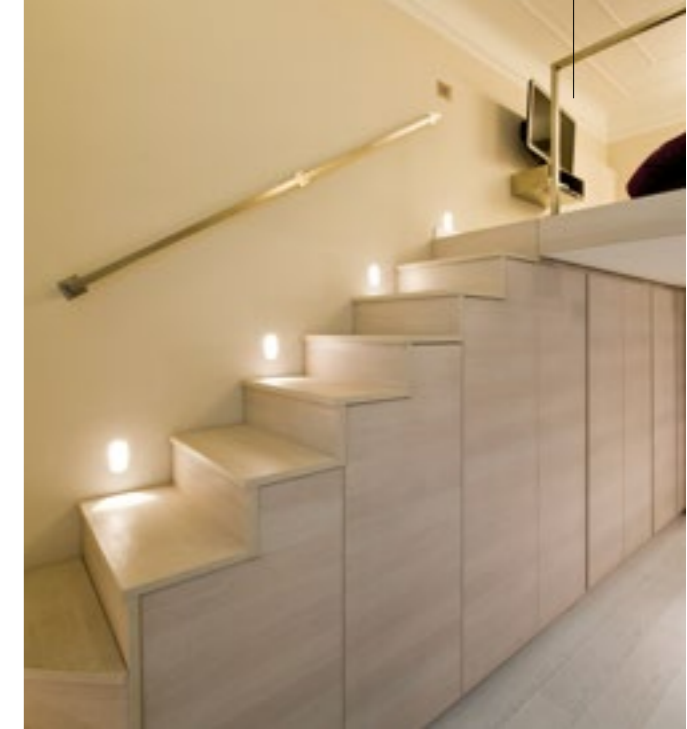

LENTIL

Pointing out paths, creating compositions, highlighting details: Lentil is a totally disappearing indoor recessed luminaire made of AirCoral®, installable on plasterboard or brick walls and ceilings that defines architectures suggesting precise and delicate emotions. A walkway source of lighting, with a unique style in its simplicity and a wall-washer parabola which blends light for a delicate result that answers the needs of designers and customers.

TECHNICAL FEATURES

Code	BU6358.AC.US
Type	Wall-washer
Material	AC: AirCoral®
Absorption capacity*	24.64 ft ²
Weight	2.20 lbs
Mounting	Wall and ceiling recessed
IP rating	IP40
Control gear	Constant current electronic driver (not included)
Cut out for plasterboard	4.72" x 6.10"
Lamp type	LED
Lamp wattage	2W - 500mA
Luminous efficacy	75 lm/W - 3000K
Light distribution	Wide beam 120°
Light color	White 3000K
Light hole	1.97" x 3.94"
CRI	>90