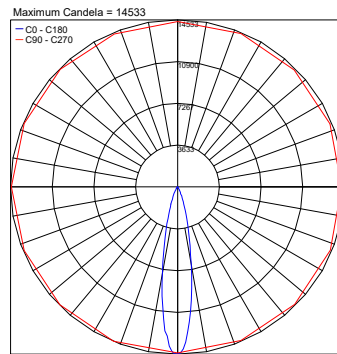

ACCESSORIES

Anti-Glare

- **101801-VISOR** - Anti-Glare Visor for Lightbeam 18 (36W)
- **101802-VISOR** - Anti-Glare Visor for Lightbeam 30 (60W)
- **101803-VISOR** - Anti-Glare Visor for Lightbeam 48 (100W)
- **101804-VISOR** - Anti-Glare Visor for Lightbeam 60 (150W)

PHOTOMETRIC DATA

Note: All photometry is 3000K

Job Name/Date:

Fixture Type Designation: