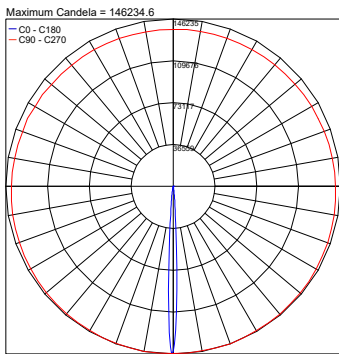

ACCESSORIES

Anti-Glare

- **101801-VISOR** - Anti-Glare Visor for Lightbeam 18 (36W)
- **101802-VISOR** - Anti-Glare Visor for Lightbeam 30 (60W)
- **101803-VISOR** - Anti-Glare Visor for Lightbeam 48 (100W)
- **101804-VISOR** - Anti-Glare Visor for Lightbeam 60 (150W)

PHOTOMETRIC DATA

Note: All photometry is 3000K

Job Name/Date:

Fixture Type Designation: