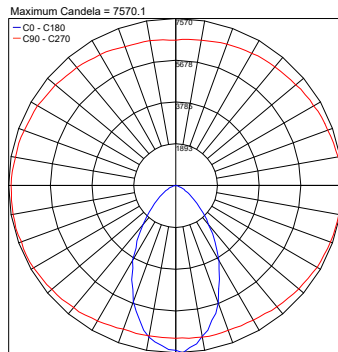

ACCESSORIES

Anti-Glare

- **101801-VISOR** - Anti-Glare Visor for Lightbeam 18 (36W)
- **101802-VISOR** - Anti-Glare Visor for Lightbeam 30 (60W)
- **101803-VISOR** - Anti-Glare Visor for Lightbeam 48 (100W)
- **101804-VISOR** - Anti-Glare Visor for Lightbeam 60 (150W)

PHOTOMETRIC DATA

Note: All photometry is 3000K

Job Name/Date:

Fixture Type Designation: