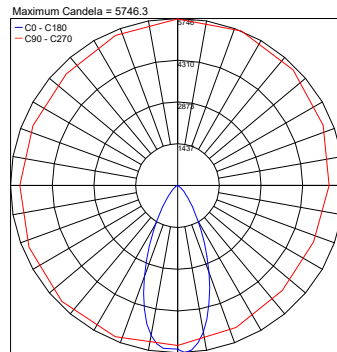

ACCESSORIES

Anti-Glare

- **101801-VISOR** - Anti-Glare Visor for Lightbeam 18 (36W)
- **101802-VISOR** - Anti-Glare Visor for Lightbeam 30 (60W)
- **101803-VISOR** - Anti-Glare Visor for Lightbeam 48 (100W)
- **101804-VISOR** - Anti-Glare Visor for Lightbeam 60 (150W)

PHOTOMETRIC DATA

Note: All photometry is 3000K

Job Name/Date:

Fixture Type Designation: