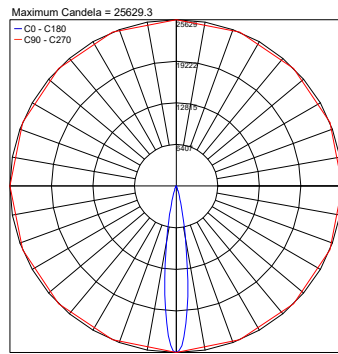

ACCESSORIES

Anti-Glare

- **101801-VISOR** - Anti-Glare Visor for Lightbeam 18 (36W)
- **101802-VISOR** - Anti-Glare Visor for Lightbeam 30 (60W)
- **101803-VISOR** - Anti-Glare Visor for Lightbeam 48 (100W)
- **101804-VISOR** - Anti-Glare Visor for Lightbeam 60 (150W)

PHOTOMETRIC DATA

Note: All photometry is 3000K

Job Name/Date:

Fixture Type Designation: