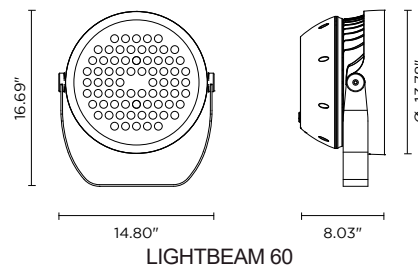

Lightbeam is an IP66-rated floodlight for outdoor installation that comes in 4 sizes ranging from 18-60 LEDs. Each version has 7 light beam options and is available in 3000K or 4000K.

## TECHNICAL DATA

<b>Wattage</b>	36W, 60W, 100W, 150W
<b>Power Supply</b>	Integral 120-277VAC
<b>Construction</b>	Body: Die-Cast Copper-Free Aluminum Lens: Tempered, Safety Glass Cable Length: 3.28' included
<b>CCT</b>	3000K, 4000K
<b>BUG Rating</b>	B3-U0-G0 (3000K, 8°, 36W, 60W, 100W) B4-U1-G0 (3000K, 8°, 150W)
<b>Delivered Lumens</b>	2,702 lm (Lightbeam 18 - 3000K) 4,887 lm (Lightbeam 30 - 3000K) 6,277 lm (Lightbeam 48 - 3000K) 12,135 lm (Lightbeam 60 - 3000K)
<b>Efficacy</b>	75.1 lm/W (Lightbeam 18 - 3000K) 81.5 lm/W (Lightbeam 30 - 3000K) 62.8 lm/W (Lightbeam 48 - 3000K) 80.9 lm/W (Lightbeam 60 - 3000K)
<b>Optics</b>	8° / 15° / 30° / 45° / 60° / 15x60° / 20x40°
<b>Finishes</b>	Black
<b>Fixture Dimensions</b>	Ø7.48" x 9.76" (Lightbeam 18) Ø8.66" x 10.73" (Lightbeam 30) Ø10.24" x 12.20" (Lightbeam 48) Ø13.78" x 16.69" (Lightbeam 60)
<b>Fixture Weight</b>	5.73 lbs - Lightbeam 18 11.46 lbs - Lightbeam 30 16.09 lbs - Lightbeam 48 29.76 lbs - Lightbeam 60
<b>LED Source</b>	18-60 OSRAM LED
<b>IP Rating</b>	IP66
<b>Impact Rating</b>	IK08

## Fixture Dimensions

## ORDERING INFORMATION

Example: 101803P-30-45-MB. Accessories sold separately - see page 2

	-		-		- MB
--	---	--	---	--	------

Model No.	CCT	Optics	Finish
101801P - Lightbeam 18 (36W)	30 - 3000K	8 - 8°	MB - Matte Blk
101802P - Lightbeam 30 (60W)	40 - 4000K	15 - 15°	
101803P - Lightbeam 48 (100W)		30 - 30°	
101804P - Lightbeam 60 (150W)		45 - 45°	
		60 - 60°	
		15x60 - 15°x60° 20x40 - 20°x40°	