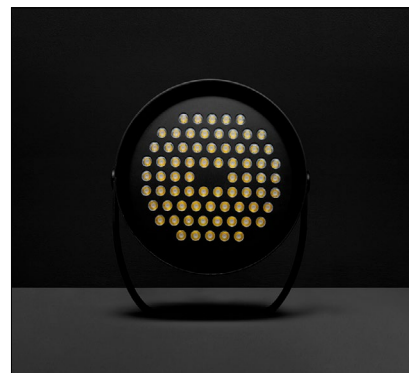

Lightbeam is an IP66-rated floodlight for outdoor installation that comes in 4 sizes ranging from 18-60 LEDs. Each version has 7 light beam options and is available in 3000K or 4000K.

## TECHNICAL DATA

<b>Wattage</b>	36W, 60W, 100W, 150W
<b>Power Supply</b>	Integral 120-277VAC
<b>Construction</b>	Body: Die-Cast Copper-Free Aluminum Lens: Tempered, Safety Glass Cable Length: 3.28' included
<b>CCT</b>	3000K, 4000K
<b>BUG Rating</b>	B3-U0-G0 (3000K, 8°, 36W, 60W, 100W) B4-U1-G0 (3000K, 8°, 150W)
<b>Delivered Lumens</b>	2,702 lm (Lightbeam 18 - 3000K) 4,887 lm (Lightbeam 30 - 3000K) 6,277 lm (Lightbeam 48 - 3000K) 12,135 lm (Lightbeam 60 - 3000K)
<b>Efficacy</b>	75.1 lm/W (Lightbeam 18 - 3000K) 81.5 lm/W (Lightbeam 30 - 3000K) 62.8 lm/W (Lightbeam 48 - 3000K) 80.9 lm/W (Lightbeam 60 - 3000K)
<b>Optics</b>	8° / 15° / 30° / 45° / 60° / 15x60° / 20x40°
<b>Finishes</b>	Black
<b>Fixture Dimensions</b>	Ø7.48" x 9.76" (Lightbeam 18) Ø8.66" x 10.73" (Lightbeam 30) Ø10.24" x 12.20" (Lightbeam 48) Ø13.78" x 16.69" (Lightbeam 60)
<b>Fixture Weight</b>	5.73 lbs - Lightbeam 18 11.46 lbs - Lightbeam 30 16.09 lbs - Lightbeam 48 29.76 lbs - Lightbeam 60
<b>LED Source</b>	18-60 OSRAM LED
<b>IP Rating</b>	IP66
<b>Impact Rating</b>	IK08

## ORDERING INFORMATION

Example: 101803P-30-45-MB. Accessories sold separately - see page 2

	-		-		- MB
--	---	--	---	--	------

Model No.	CCT	Optics	Finish
101801P - Lightbeam 18 (36W)	30 - 3000K	8 - 8°	MB - Matte Blk
101802P - Lightbeam 30 (60W)	40 - 4000K	15 - 15°	
101803P - Lightbeam 48 (100W)		30 - 30°	
101804P - Lightbeam 60 (150W)		45 - 45°	
		60 - 60°	
		15x60 - 15°x60° 20x40 - 20°x40°	