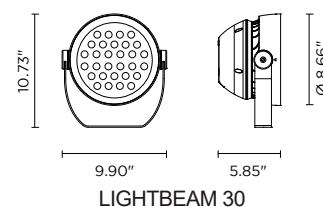

Fixture Dimensions

ORDERING INFORMATION

Example: 101803P-30-45-MB. Accessories sold separately - see page 2

	-		-		- MB

Model No.	CCT	Optics	Finish
101801P - Lightbeam 18 (36W)	30 - 3000K	8 - 8°	MB - Matte Blk
101802P - Lightbeam 30 (60W)	40 - 4000K	15 - 15°	
101803P - Lightbeam 48 (100W)		30 - 30°	
101804P - Lightbeam 60 (150W)		45 - 45°	
		60 - 60°	
		15x60 - 15°x60° 20x40 - 20°x40°	

Job Name/Date:

Fixture Type Designation: