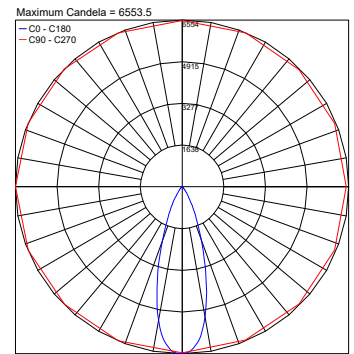

ACCESSORIES

Anti-Glare

- **101801-VISOR** - Anti-Glare Visor for Lightbeam 18 (36W)
- **101802-VISOR** - Anti-Glare Visor for Lightbeam 30 (60W)
- **101803-VISOR** - Anti-Glare Visor for Lightbeam 48 (100W)
- **101804-VISOR** - Anti-Glare Visor for Lightbeam 60 (150W)

PHOTOMETRIC DATA

Note: All photometry is 3000K

Job Name/Date:

Fixture Type Designation: