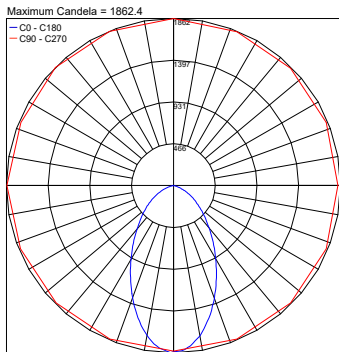

ACCESSORIES

Anti-Glare

- **101801-VISOR** - Anti-Glare Visor for Lightbeam 18 (36W)
- **101802-VISOR** - Anti-Glare Visor for Lightbeam 30 (60W)
- **101803-VISOR** - Anti-Glare Visor for Lightbeam 48 (100W)
- **101804-VISOR** - Anti-Glare Visor for Lightbeam 60 (150W)

PHOTOMETRIC DATA

Note: All photometry is 3000K

Job Name/Date:

Fixture Type Designation: