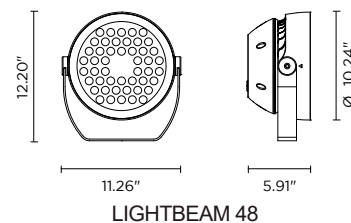

Lightbeam is an IP66-rated floodlight for outdoor installation that comes in 4 sizes ranging from 18-60 LEDs. Each version has 7 light beam options and is available in 3000K or 4000K.

## TECHNICAL DATA

<b>Wattage</b>	36W, 60W, 100W, 150W
<b>Power Supply</b>	Integral 120-277VAC
<b>Construction</b>	Body: Die-Cast Copper-Free Aluminum Lens: Tempered, Safety Glass Cable Length: 3.28' included
<b>CCT</b>	3000K, 4000K
<b>BUG Rating</b>	B3-U0-G0 (3000K, 8°, 36W, 60W, 100W) B4-U1-G0 (3000K, 8°, 150W)
<b>Delivered Lumens</b>	2,702 lm (Lightbeam 18 - 3000K) 4,887 lm (Lightbeam 30 - 3000K) 6,277 lm (Lightbeam 48 - 3000K) 12,135 lm (Lightbeam 60 - 3000K)
<b>Efficacy</b>	75.1 lm/W (Lightbeam 18 - 3000K) 81.5 lm/W (Lightbeam 30 - 3000K) 62.8 lm/W (Lightbeam 48 - 3000K) 80.9 lm/W (Lightbeam 60 - 3000K)
<b>Optics</b>	8° / 15° / 30° / 45° / 60° / 15x60° / 20x40°
<b>Finishes</b>	Black
<b>Fixture Dimensions</b>	Ø7.48" x 9.76" (Lightbeam 18) Ø8.66" x 10.73" (Lightbeam 30) Ø10.24" x 12.20" (Lightbeam 48) Ø13.78" x 16.69" (Lightbeam 60)
<b>Fixture Weight</b>	5.73 lbs - Lightbeam 18 11.46 lbs - Lightbeam 30 16.09 lbs - Lightbeam 48 29.76 lbs - Lightbeam 60
<b>LED Source</b>	18-60 OSRAM LED
<b>IP Rating</b>	IP66
<b>Impact Rating</b>	IK08

## Fixture Dimensions