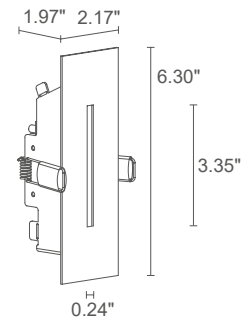

Line 2.1 is an indoor step light for recessed installation in platerboard. It is available in white or blue light, and with three different finishes.

Wall Cut-out: 1.77" x 4.92"
Fixture Dimensions

TECHNICAL DATA

Wattage / Input	2W (500mA)
Power Supply	Remote, not included. See page 2.
Construction	Body and Trim: Sheet Metal / Steel
CCT	2700K, 3000K, 4000K, 5000K, Blue
CRI	>80
Delivered Lumens	42 lm (3000K, 500mA)
Efficacy	21 lm (3000K, 500mA)
Optics	Diffuse
Finishes	3 Standard, Custom RAL
Fixture Dimensions	6.30" h x 2.17" w x 1.97" l
Cutout Size	1.77" x 4.92"
Fixture Weight	1.10 lbs
LED Source	1 Power LED
Lumen Maintenance	L90, B10>50,000hrs (Ta 25°C)
Color Consistency	1/4 ANSI BIN
Operating Temp.	32°F to +113°F
IP Rating	IP20
IK Rating	IK06