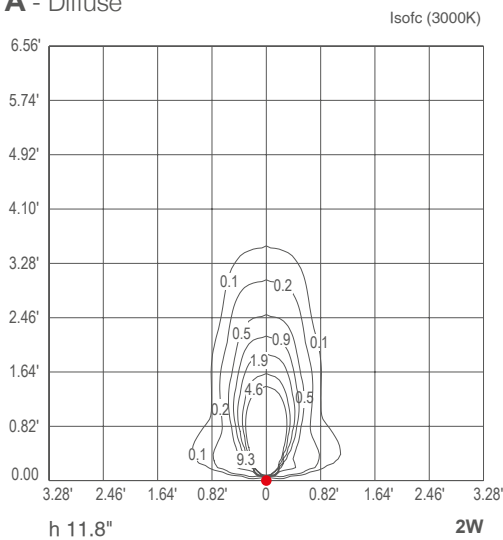

SUGGESTED POWER SUPPLIES

500mA

Part Number	Description	Input/Output	# of Fixtures
PPLT00497	Phase Dim (120V only)	120VAC to 500mA, 12W, Class 2	2-5
PPLT00465-P	0-10V Dimming to 1.0%	120-277VAC to 500mA, 20W, Class 2	1-10
PPLT00309-P	0-10V Dimming to 0.1%	120-277VAC to 500mA, 50W, Class 2	1-13
PPLT00538-P	0-10V Dimming to 0.1%	120-277VAC to 500mA, 100W, Class 2	1-48

Suggested Lutron Compatible

Part Number	Option	Lutron SKU	Dim Range	Description	Input/Output	# of Fixtures
PPLT00259	L3DAE / L3DA3W	L3DA	100%-1%	Hi-Lume™ 1% EcoSystem™ or 1% 3-Wire LED Driver	120-277VAC to 500mA, 10W, Class 2	3-4
PPLT00195	L3DAE / L3DA3W	L3DA	100%-1%	Hi-Lume™ 1% EcoSystem™ or 1% 3-Wire LED Driver	120-277VAC to 500mA, 19W, Class 2	5-9
PPLT00180	L3DAE / L3DA3W	L3DA	100%-1%	Hi-Lume™ 1% EcoSystem™ or 1% 3-Wire LED Driver	120-277VAC to 500mA, 27W, Class 2	10-13

For other power supply options consult factory.

PHOTOMETRIC DATA

Note all Photometry is 3000K

A - Diffuse