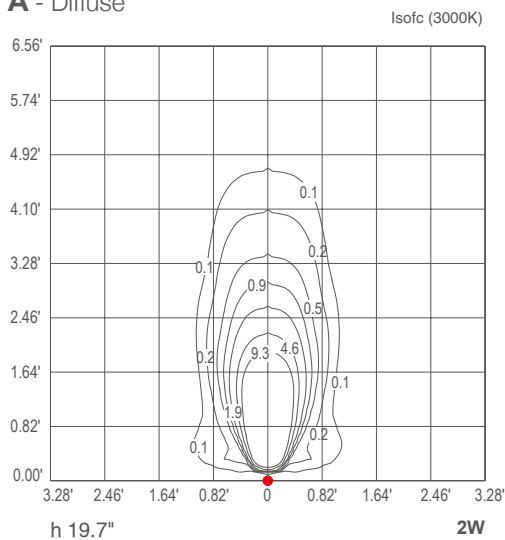

Line 2.1 is an indoor step light for recessed installation in platerboard. It is available in white or blue light, and with three different finishes.

Wall Cut-out: 1.77" x 4.92"
Fixture Dimensions

TECHNICAL DATA

Wattage / Input	2W (500mA)
Power Supply	Remote, not included. See page 2.
Construction	Body and Trim: Sheet Metal / Steel
CCT	2700K, 3000K, 4000K, 5000K, Blue
CRI	>80
Delivered Lumens	42 lm (3000K, 500mA)
Efficacy	21 lm (3000K, 500mA)
Optics	Diffuse
Finishes	3 Standard, Custom RAL
Fixture Dimensions	6.30" h x 2.17" w x 1.97" l
Cutout Size	1.77" x 4.92"
Fixture Weight	1.10 lbs
LED Source	1 Power LED
Lumen Maintenance	L90, B10>50,000hrs (Ta 25°C)
Color Consistency	1/4 ANSI BIN
Operating Temp.	32°F to +113°F
IP Rating	IP20
IK Rating	IK06

For other power supply options consult factory.

PHOTOMETRIC DATA

Note all Photometry is 3000K

A - Diffuse

A - Diffuse

Job Name/Date:

Fixture Type Designation: