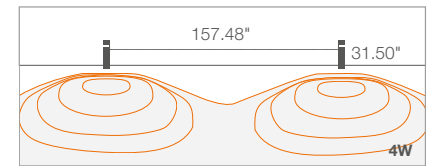

TECHNICAL DATA

| | |
|---------------------------|--|
| Wattage / Input | 10W (120VAC) |
| Power Supply | Integral |
| Construction | Body: Aluminum alloy EN AW 6060 Lens: Serigraphed, transparent and tempered extra-clear glass |
| CCT | 2700K, 3000K, 4000K |
| CRI | >80 |
| BUG Rating | B0-U1-G0 |
| Delivered Lumens | 100 lm per beam (3000K) |
| Efficacy | 10 lm/W per beam (3000K) |
| Optics | Asymmetrical |
| Finishes | 3 Standard, Custom RAL (see below) |
| Fixture Dimensions | 3.94" l x 3.94" w x 4.72" / 9.84" / 23.62" / 31.50" h |
| Fixture Weight | 3.53 lbs, 4.41 lbs, 5.95 lbs, 6.83 lbs |
| LED Source | 3 Power LEDs |
| Lumen Maintenance | L90, B10 >50,000hrs (Ta 25°C) |
| Color Consistency | 1/4 ANSI BIN |
| Operating Temp. | -4°F to +113°F |
| IP Rating | IP65 |
| IK Rating | IK07 |

Fixture Dimensions

ORDERING INFORMATION

Example: CL23105AF. Accessories ordered separately.

| CL2310 | | A | |
|-----------|-------------------------------------|------------------|---|
| Model No. | CCT | Optics | Finish |
| CL2310 | F - 2700K 5 - 3000K 9 - 4000K | A - Asymmetrical | F - Gray H - Anthracite T - Corten C - Custom RAL (consult factory for "C") |

Job Name/Date:

Fixture Type Designation:

ACCESSORIES Installation

WT000000
Plate for ground
installation

WT20 _____

Column

For column include one of the below
heights then choose a finish:

- 250** - 9.84" **F** - Gray
- 600** - 23.62" **H** - Anthracite
- 800** - 31.50" **T** - Corten

Job Name/Date:

Fixture Type Designation:

PHOTOMETRIC DATA

Note all Photometry is 3000K, per beam

A - Asymmetrical

A - Asymmetrical

A - Asymmetrical

Job Name/Date: