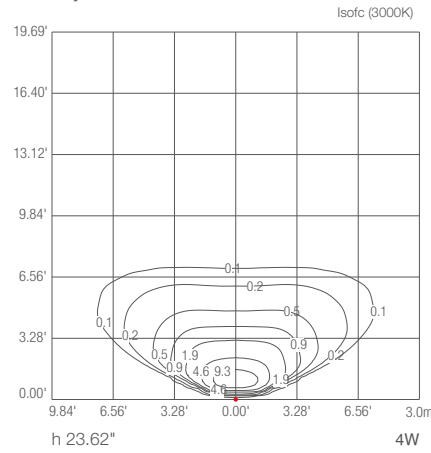

TECHNICAL DATA

| | |
|---------------------------|--|
| Wattage / Input | 10W (120VAC) |
| Power Supply | Integral |
| Construction | Body: Aluminum alloy EN AW 6060 Lens: Serigraphed, transparent and tempered extra-clear glass |
| CCT | 2700K, 3000K, 4000K |
| CRI | >80 |
| BUG Rating | B0-U1-G0 |
| Delivered Lumens | 100 lm per beam (3000K) |
| Efficacy | 10 lm/W per beam (3000K) |
| Optics | Asymmetrical |
| Finishes | 3 Standard, Custom RAL (see below) |
| Fixture Dimensions | 3.94" l x 3.94" w x 4.72" / 9.84" / 23.62" / 31.50" h |
| Fixture Weight | 3.53 lbs, 4.41 lbs, 5.95 lbs, 6.83 lbs |
| LED Source | 3 Power LEDs |
| Lumen Maintenance | L90, B10 >50,000hrs (Ta 25°C) |
| Color Consistency | 1/4 ANSI BIN |
| Operating Temp. | -4°F to +113°F |
| IP Rating | IP65 |
| IK Rating | IK07 |

Fixture Dimensions

ORDERING INFORMATION

Example: CL23105AF. Accessories ordered separately.

| CL2310 | | A | |
|-----------|-------------------------------------|------------------|---|
| Model No. | CCT | Optics | Finish |
| CL2310 | F - 2700K 5 - 3000K 9 - 4000K | A - Asymmetrical | F - Gray H - Anthracite T - Corten C - Custom RAL (consult factory for "C") |

Job Name/Date:

Fixture Type Designation:

ACCESSORIES Installation

WT000000
Plate for ground
installation

WT20 _____

Column

For column include one of the below
heights then choose a finish:

- 250** - 9.84" **F** - Gray
- 600** - 23.62" **H** - Anthracite
- 800** - 31.50" **T** - Corten

Job Name/Date:

Fixture Type Designation:

PHOTOMETRIC DATA

Note all Photometry is 3000K, per beam

A - Asymmetrical

A - Asymmetrical

A - Asymmetrical

Job Name/Date: