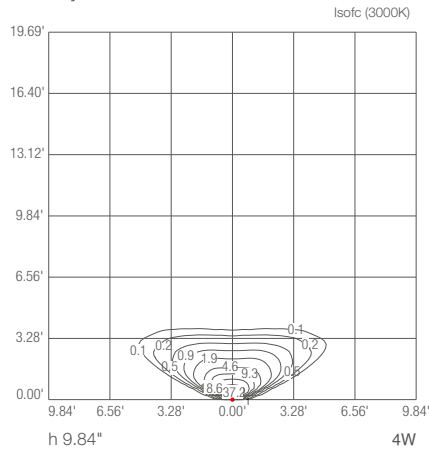

TECHNICAL DATA

| | |
|---------------------------|--|
| Wattage / Input | 10W (120VAC) |
| Power Supply | Integral |
| Construction | Body: Aluminum alloy EN AW 6060 Lens: Serigraphed, transparent and tempered extra-clear glass |
| CCT | 2700K, 3000K, 4000K |
| CRI | >80 |
| BUG Rating | B0-U1-G0 |
| Delivered Lumens | 100 lm per beam (3000K) |
| Efficacy | 10 lm/W per beam (3000K) |
| Optics | Asymmetrical |
| Finishes | 3 Standard, Custom RAL (see below) |
| Fixture Dimensions | 3.94" l x 3.94" w x 4.72" / 9.84" / 23.62" / 31.50" h |
| Fixture Weight | 3.53 lbs, 4.41 lbs, 5.95 lbs, 6.83 lbs |
| LED Source | 3 Power LEDs |
| Lumen Maintenance | L90, B10 >50,000hrs (Ta 25°C) |
| Color Consistency | 1/4 ANSI BIN |
| Operating Temp. | -4°F to +113°F |
| IP Rating | IP65 |
| IK Rating | IK07 |

Fixture Dimensions

ORDERING INFORMATION

Example: CL23105AF. Accessories ordered separately.

| CL2310 | | A | |
|-----------|-------------------------------------|------------------|---|
| Model No. | CCT | Optics | Finish |
| CL2310 | F - 2700K 5 - 3000K 9 - 4000K | A - Asymmetrical | F - Gray H - Anthracite T - Corten C - Custom RAL (consult factory for "C") |

Job Name/Date:

Fixture Type Designation:

ACCESSORIES Installation

WT000000
Plate for ground
installation

WT20 _____

Column

For column include one of the below
heights then choose a finish:

- 250** - 9.84" **F** - Gray
- 600** - 23.62" **H** - Anthracite
- 800** - 31.50" **T** - Corten

Job Name/Date:

Fixture Type Designation:

PHOTOMETRIC DATA

Note all Photometry is 3000K, per beam

A - Asymmetrical

A - Asymmetrical

A - Asymmetrical

Job Name/Date: