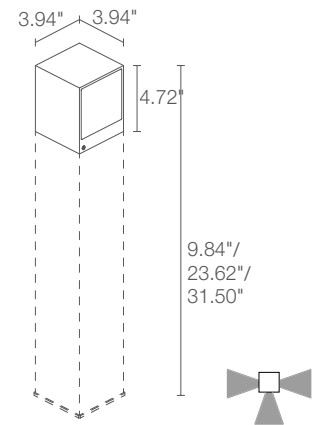

Linear are a series of bollards for outdoor use, available in different heights and ideal for gardens and small paths. Linear 2 features 1, 2, 3 and 4 beam options, asymmetric optics, and 3 standard finishes.

TECHNICAL DATA

| | |
|---------------------------|--|
| Wattage / Input | 10W (120VAC) |
| Power Supply | Integral |
| Construction | Body: Aluminum alloy EN AW 6060 Lens: Serigraphed, transparent and tempered extra-clear glass |
| CCT | 2700K, 3000K, 4000K |
| CRI | >80 |
| BUG Rating | B0-U1-G0 |
| Delivered Lumens | 100 lm per beam (3000K) |
| Efficacy | 10 lm/W per beam (3000K) |
| Optics | Asymmetrical |
| Finishes | 3 Standard, Custom RAL (see below) |
| Fixture Dimensions | 3.94" l x 3.94" w x 4.72" / 9.84" / 23.62" / 31.50" h |
| Fixture Weight | 3.53 lbs, 4.41 lbs, 5.95 lbs, 6.83 lbs |
| LED Source | 3 Power LEDs |
| Lumen Maintenance | L90, B10 >50,000hrs (Ta 25°C) |
| Color Consistency | 1/4 ANSI BIN |
| Operating Temp. | -4°F to +113°F |
| IP Rating | IP65 |
| IK Rating | IK07 |

Fixture Dimensions

ORDERING INFORMATION

Example: CL23105AF. Accessories ordered separately.

| CL2310 | | A | |
|-----------|-------------------------------------|------------------|---|
| Model No. | CCT | Optics | Finish |
| CL2310 | F - 2700K 5 - 3000K 9 - 4000K | A - Asymmetrical | F - Gray H - Anthracite T - Corten C - Custom RAL (consult factory for "C") |

Job Name/Date:

Fixture Type Designation:

ACCESSORIES Installation

WT000000
Plate for ground
installation

WT20 _____

Column

For column include one of the below
heights then choose a finish:

- 250** - 9.84" **F** - Gray
- 600** - 23.62" **H** - Anthracite
- 800** - 31.50" **T** - Corten