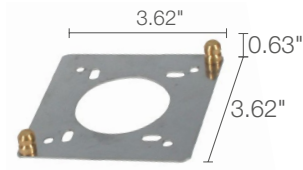

TECHNICAL DATA

| | |
|---------------------------|--|
| Wattage / Input | 10W (120VAC) |
| Power Supply | Integral |
| Construction | Body: Aluminum alloy EN AW 6060 Lens: Serigraphed, transparent and tempered extra-clear glass |
| CCT | 2700K, 3000K, 4000K |
| CRI | >80 |
| BUG Rating | B0-U1-G0 |
| Delivered Lumens | 100 lm per beam (3000K) |
| Efficacy | 10 lm/W per beam (3000K) |
| Optics | Asymmetrical |
| Finishes | 3 Standard, Custom RAL (see below) |
| Fixture Dimensions | 3.94" l x 3.94" w x 4.72" / 9.84" / 23.62" / 31.50" h |
| Fixture Weight | 3.53 lbs, 4.41 lbs, 5.95 lbs, 6.83 lbs |
| LED Source | 3 Power LEDs |
| Lumen Maintenance | L90, B10 >50,000hrs (Ta 25°C) |
| Color Consistency | 1/4 ANSI BIN |
| Operating Temp. | -4°F to +113°F |
| IP Rating | IP65 |
| IK Rating | IK07 |

Fixture Dimensions

ORDERING INFORMATION

Example: CL23105AF. Accessories ordered separately.

| CL2310 | | A | |
|-----------|-------------------------------------|------------------|---|
| Model No. | CCT | Optics | Finish |
| CL2310 | F - 2700K 5 - 3000K 9 - 4000K | A - Asymmetrical | F - Gray H - Anthracite T - Corten C - Custom RAL (consult factory for "C") |

Job Name/Date:

Fixture Type Designation:

ACCESSORIES Installation

WT000000
Plate for ground
installation

WT20 _____

Column

For column include one of the below
heights then choose a finish:

- 250** - 9.84" **F** - Gray
- 600** - 23.62" **H** - Anthracite
- 800** - 31.50" **T** - Corten