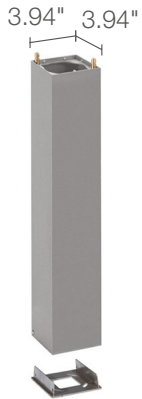

Linear are a series of bollards for outdoor use, available in different heights and ideal for gardens and small paths. Linear 2 features 1, 2, 3 and 4 beam options, asymmetric optics, and 3 standard finishes.

TECHNICAL DATA

| | |
|---------------------------|--|
| Wattage / Input | 10W (120VAC) |
| Power Supply | Integral |
| Construction | Body: Aluminum alloy EN AW 6060 Lens: Serigraphed, transparent and tempered extra-clear glass |
| CCT | 2700K, 3000K, 4000K |
| CRI | >80 |
| BUG Rating | B0-U1-G0 |
| Delivered Lumens | 100 lm per beam (3000K) |
| Efficacy | 10 lm/W per beam (3000K) |
| Optics | Asymmetrical |
| Finishes | 3 Standard, Custom RAL (see below) |
| Fixture Dimensions | 3.94" l x 3.94" w x 4.72" / 9.84" / 23.62" / 31.50" h |
| Fixture Weight | 3.53 lbs, 4.41 lbs, 5.95 lbs, 6.83 lbs |
| LED Source | 3 Power LEDs |
| Lumen Maintenance | L90, B10 >50,000hrs (Ta 25°C) |
| Color Consistency | 1/4 ANSI BIN |
| Operating Temp. | -4°F to +113°F |
| IP Rating | IP65 |
| IK Rating | IK07 |

Fixture Dimensions

ORDERING INFORMATION

Example: CL23105AF. Accessories ordered separately.

| CL2310 | | A | |
|-----------|-------------------------------------|------------------|---|
| Model No. | CCT | Optics | Finish |
| CL2310 | F - 2700K 5 - 3000K 9 - 4000K | A - Asymmetrical | F - Gray H - Anthracite T - Corten C - Custom RAL (consult factory for "C") |

Job Name/Date:

Fixture Type Designation:

ACCESSORIES Installation

WT000000
Plate for ground
installation

WT20 _____

Column

For column include one of the below
heights then choose a finish:

- 250** - 9.84" **F** - Gray
- 600** - 23.62" **H** - Anthracite
- 800** - 31.50" **T** - Corten