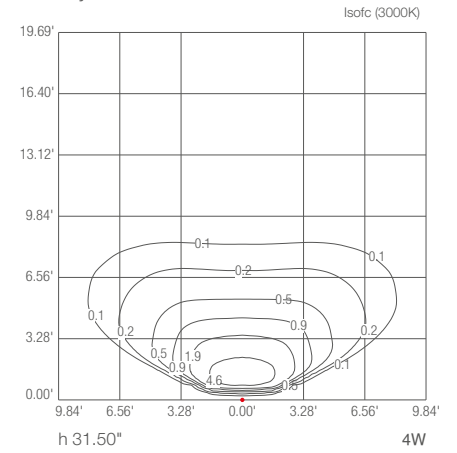

TECHNICAL DATA

| | |
|---------------------------|--|
| Wattage / Input | 10W (120VAC) |
| Power Supply | Integral |
| Construction | Body: Aluminum alloy EN AW 6060 Lens: Serigraphed, transparent and tempered extra-clear glass |
| CCT | 2700K, 3000K, 4000K |
| CRI | >80 |
| BUG Rating | B0-U1-G0 |
| Delivered Lumens | 100 lm per beam (3000K) |
| Efficacy | 10 lm/W per beam (3000K) |
| Optics | Asymmetrical |
| Finishes | 3 Standard, Custom RAL (see below) |
| Fixture Dimensions | 3.94" l x 3.94" w x 4.72" / 9.84" / 23.62" / 31.50" h |
| Fixture Weight | 3.53 lbs, 4.41 lbs, 5.95 lbs, 6.83 lbs |
| LED Source | 3 Power LEDs |
| Lumen Maintenance | L90, B10 >50,000hrs (Ta 25°C) |
| Color Consistency | 1/4 ANSI BIN |
| Operating Temp. | -4°F to +113°F |
| IP Rating | IP65 |
| IK Rating | IK07 |

Fixture Dimensions

ORDERING INFORMATION

Example: CL23105AF. Accessories ordered separately.

| CL2310 | | A | |
|-----------|-------------------------------------|------------------|---|
| Model No. | CCT | Optics | Finish |
| CL2310 | F - 2700K 5 - 3000K 9 - 4000K | A - Asymmetrical | F - Gray H - Anthracite T - Corten C - Custom RAL (consult factory for "C") |

Job Name/Date:

Fixture Type Designation:

ACCESSORIES Installation

WT000000
Plate for ground
installation

WT20 _____

Column

For column include one of the below
heights then choose a finish:

- 250** - 9.84" **F** - Gray
- 600** - 23.62" **H** - Anthracite
- 800** - 31.50" **T** - Corten

Job Name/Date:

Fixture Type Designation:

PHOTOMETRIC DATA

Note all Photometry is 3000K, per beam

A - Asymmetrical

A - Asymmetrical

A - Asymmetrical

Job Name/Date: