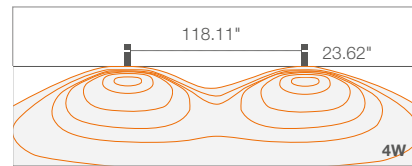

TECHNICAL DATA

| | |
|---------------------------|--|
| Wattage / Input | 10W (120VAC) |
| Power Supply | Integral |
| Construction | Body: Aluminum alloy EN AW 6060 Lens: Serigraphed, transparent and tempered extra-clear glass |
| CCT | 2700K, 3000K, 4000K |
| CRI | >80 |
| BUG Rating | B0-U1-G0 |
| Delivered Lumens | 100 lm per beam (3000K) |
| Efficacy | 10 lm/W per beam (3000K) |
| Optics | Asymmetrical |
| Finishes | 3 Standard, Custom RAL (see below) |
| Fixture Dimensions | 3.94" l x 3.94" w x 4.72" / 9.84" / 23.62" / 31.50" h |
| Fixture Weight | 3.53 lbs, 4.41 lbs, 5.95 lbs, 6.83 lbs |
| LED Source | 3 Power LEDs |
| Lumen Maintenance | L90, B10 >50,000hrs (Ta 25°C) |
| Color Consistency | 1/4 ANSI BIN |
| Operating Temp. | -4°F to +113°F |
| IP Rating | IP65 |
| IK Rating | IK07 |

Job Name/Date:

Fixture Type Designation:

ACCESSORIES Installation

WT000000
Plate for ground
installation

WT20 _____

Column

For column include one of the below
heights then choose a finish:

- 250** - 9.84" **F** - Gray
- 600** - 23.62" **H** - Anthracite
- 800** - 31.50" **T** - Corten

Job Name/Date:

Fixture Type Designation:

PHOTOMETRIC DATA

Note all Photometry is 3000K, per beam

A - Asymmetrical

A - Asymmetrical

A - Asymmetrical

Job Name/Date: