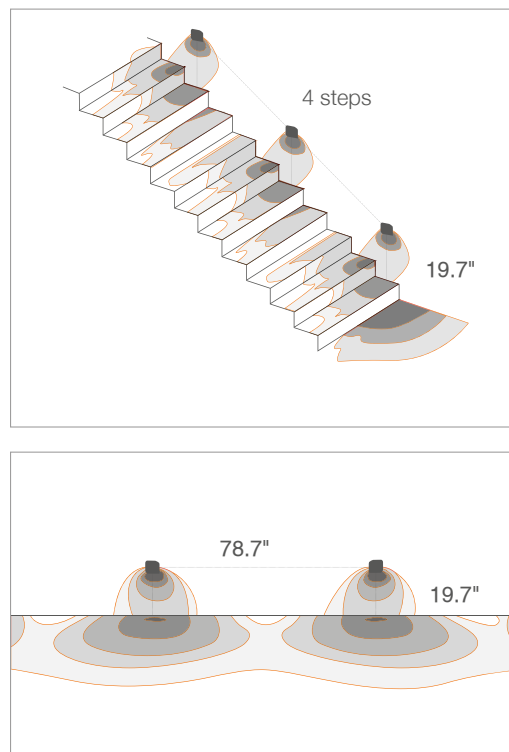

SUGGESTED POWER SUPPLIES

24VDC

Part Number	Description	Input/Output	# of Fixtures
PPLT00275	Non-Dim	120-277VAC to 24VDC, 12W, Class 2	1-1
PPLT00632	0-10V Dimming (Dim to Off)	120-277VAC to 24VDC, 12W, Class 2	1-1
PPLT00056	Non-Dim	120-277VAC to 24VDC, 26W, Class 2, IP66	1-3
PPLT00284	Non-Dim	120-277VAC to 24VDC, 100W, Class 2	1-13
PPLT00543	0-10V Dimming to 15% (-40°C / -40°F cold weather start)	120-277VAC to 24VDC, 100W, Class 2	2-13

For other power supply options consult factory.

PHOTOMETRIC DATA

Note all Photometry is 3000K

A - Asymmetrical

Job Name/Date:

Fixture Type Designation: