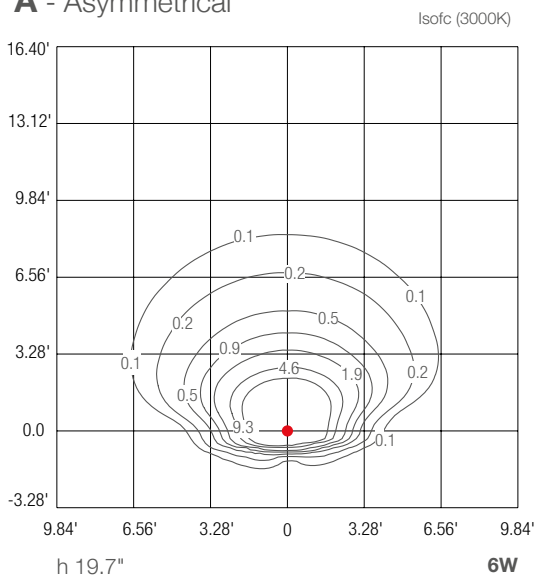

SUGGESTED POWER SUPPLIES

24VDC

Part Number	Description	Input/Output	# of Fixtures
PPLT00275	Non-Dim	120-277VAC to 24VDC, 12W, Class 2	1-1
PPLT00632	0-10V Dimming (Dim to Off)	120-277VAC to 24VDC, 12W, Class 2	1-1
PPLT00056	Non-Dim	120-277VAC to 24VDC, 26W, Class 2, IP66	1-3
PPLT00284	Non-Dim	120-277VAC to 24VDC, 100W, Class 2	1-13
PPLT00543	0-10V Dimming to 15% (-40°C / -40°F cold weather start)	120-277VAC to 24VDC, 100W, Class 2	2-13

For other power supply options consult factory.

PHOTOMETRIC DATA

Note all Photometry is 3000K

A - Asymmetrical

Job Name/Date:

Fixture Type Designation: