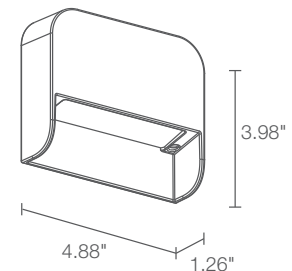

Lira is an outdoor surface mounted step light with soft lines that is perfect for elegant, modern settings. It is available in 2 lengths and asymmetrical optics.

## TECHNICAL DATA

<b>Wattage / Input</b>	6W (24VDC)
<b>Power Supply</b>	Remote, not included. See page 2.
<b>Construction</b>	Body: Die-cast Aluminum Lens: Glass Cable Length: 4.9'
<b>CCT</b>	2700K, 3000K, 4000K
<b>CRI</b>	>80
<b>BUG Rating</b>	B0-U1-G0 (3000K, Gray, Anthracite, Cor-ten) B0-U2-G0 (3000K, White)
<b>Delivered Lumens</b>	368 lm (3000K)
<b>Efficacy</b>	61.3 lm/W
<b>Optics</b>	Asymmetrical
<b>Finishes</b>	4 Standard, Custom RAL (see below)
<b>Fixture Dimensions</b>	1.26" w x 4.88" l x 3.98" h
<b>Fixture Weight</b>	1.17 lbs
<b>LED Source</b>	18 Mid-Power LEDs
<b>Lumen Maintenance</b>	L80,B10 >50,000hrs (Ta 25°C)
<b>Color Consistency</b>	3-Step MacAdam
<b>Operating Temp.</b>	-4°F to +113°F
<b>IP Rating</b>	IP65
<b>Impact Rating</b>	IK08

Fixture Dimensions  
1.26" w x 4.88" l x 3.98" h