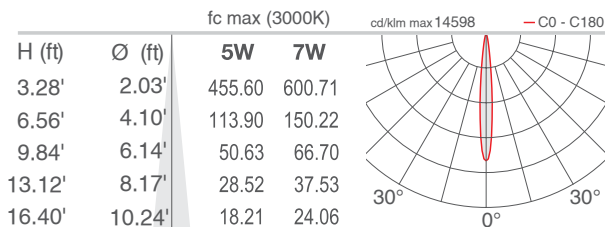

T - 11° CRI 80