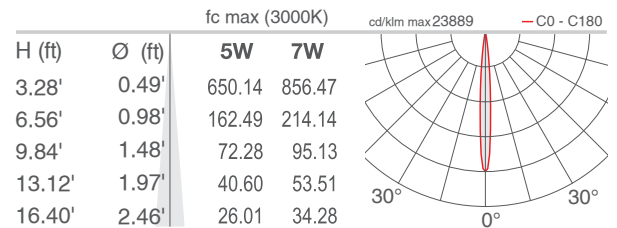

PHOTOMETRIC DATA

Note all Photometry is CRI 80, 3000K

U - 5° CRI 80

V - 8° CRI 80

T - 11° CRI 80

S - 17° CRI 80

P - 21° sharp CRI 80

M - 34° CRI 80

L - 45° CRI 80

Q - 61° sharp CRI 80

W - 13°x52° CRI 80

D - Diffuse CRI 80 (Litus 2.4 / 2.5)

Job Name/Date:

Fixture Type Designation: