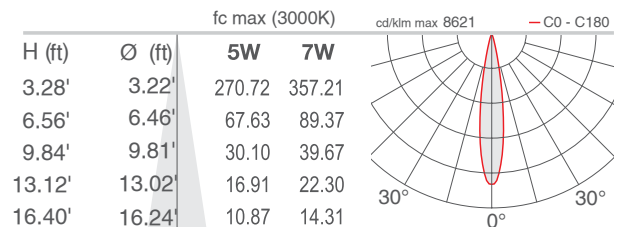

S - 17° CRI 80