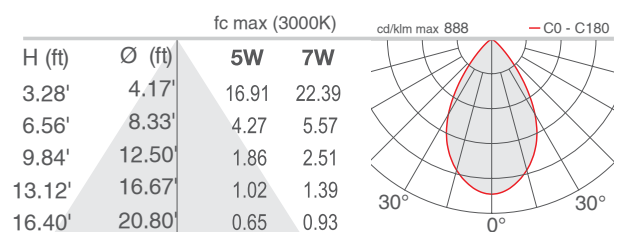

D - Diffuse CRI 80 (Litus 2.4 / 2.5)

Job Name/Date:

Fixture Type Designation: