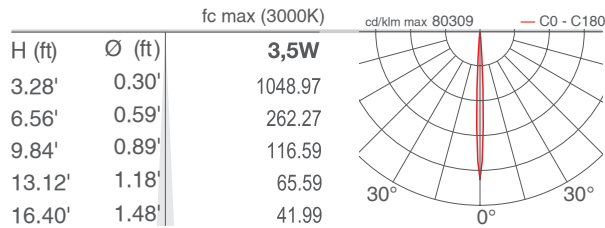

PHOTOMETRIC DATA

Note all Photometry is CRI 80, 3000K

U - 5° CRI 80