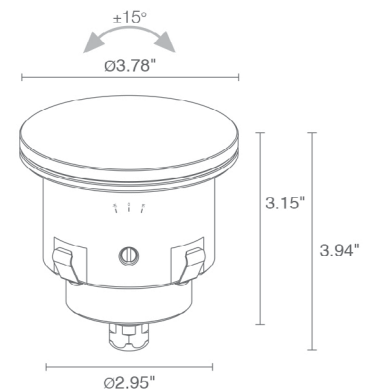

## TECHNICAL DATA

<b>Wattage / Input</b>	3.5W, 5W, 7W (24VDC); 7W RGB (700mA)
<b>Power Supply</b>	Remote, not included. See page 2
<b>Construction</b>	Body: Aluminum alloy EN AW 6082 Lens: Tempered, serigraphed-gray, and transparent extra-clear glass
<b>CCT</b>	2700K, 3000K, 4000K, RGB
<b>CRI</b>	CRI >80, CRI >90
<b>BUG Rating</b>	B0-U3-G0 (3000K, all versions)
<b>Delivered Lumens</b>	See chart - below right for static white RGB: 235 lm: (R) 92 lm, (G) 105 lm, (B) 38 lm
<b>Efficacy</b>	70.4 lm/W (34°, 5W), 56.8 lm/W (34°, 5W) 66.1 lm/W (34°, 7W), 53.4 lm/W (34°, 7W) 33.6 lm/W (RGB)
<b>Optics</b>	9 Standard (white), 4 Standard (RGB) <i>The diffused light is made by an opal acrylic under the glass - no optic inside.</i>
<b>Finishes</b>	Glass
<b>Fixture Dimensions</b>	Ø3.78" x 3.94" h
<b>Fixture Weight</b>	1.54 lbs
<b>LED Source</b>	1 High Intensity Power LED; RGB: 3 Power LEDs
<b>Lumen Maintenance</b>	L90,B10>50,000hrs (Ta 25°C)
<b>Color Consistency</b>	3-Step MacAdam (white LED color)
<b>Operating Temp.</b>	-4°F to +113°F
<b>IP Rating</b>	IP67
<b>IK Rating</b>	IK08
<b>Driveover</b>	2205 lbs

Fixture Dimensions

<b>Delivered Lumens (3000K)</b>	<b>5W 34°</b>	<b>7W 34°</b>
<b>CRI 80</b>	352 lm	463 lm
<b>CRI 90</b>	284 lm	374 lm

## ORDERING INFORMATION

Example: LT56020FQNV or LT56020FQNV-3. Accessories / Power Supplies ordered separately.

Model #	Wattage	CRI	CCT	Optics - tiltable ±15°	Finish	Cable Length
LT560	0 - 3.5W only 5° optics 1 - 5W 2 - 7W	0 - 80 CRI 1 - 90 CRI	F - 2700K 5 - 3000K 9 - 4000K	U - 5° only 3.5W V - 8° T - 11° S - 17° P - 21° sharp M - 34° L - 45° Q - 61° sharp W - 13°x52°	NV - Glass	4.92' standard 1 - 16.40' 2 - 32.81' 3 - 49.21' 4 - 65.62'
LT563	2 - 7W		6 - RGB	S - 20° M - 34° L - 45° W - 21°x42°	NV - Glass	