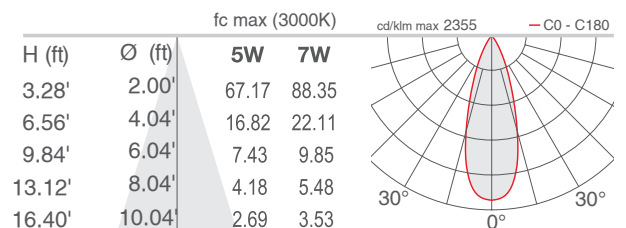

TECHNICAL DATA

Wattage / Input	3.5W, 5W, 7W (24VDC); 7W RGB (700mA)
Power Supply	Remote, not included. See page 2
Construction	Body: Aluminum alloy EN AW 6082 Lens: Tempered, serigraphed-gray, and transparent extra-clear glass
CCT	2700K, 3000K, 4000K, RGB
CRI	CRI >80, CRI >90
BUG Rating	B0-U3-G0 (3000K, all versions)
Delivered Lumens	See chart - below right for static white RGB: 235 lm: (R) 92 lm, (G) 105 lm, (B) 38 lm
Efficacy	70.4 lm/W (34°, 5W), 56.8 lm/W (34°, 5W) 66.1 lm/W (34°, 7W), 53.4 lm/W (34°, 7W) 33.6 lm/W (RGB)
Optics	9 Standard (white), 4 Standard (RGB) <i>The diffused light is made by an opal acrylic under the glass - no optic inside.</i>
Finishes	Glass
Fixture Dimensions	Ø3.78" x 3.94" h
Fixture Weight	1.54 lbs
LED Source	1 High Intensity Power LED; RGB: 3 Power LEDs
Lumen Maintenance	L90,B10>50,000hrs (Ta 25°C)
Color Consistency	3-Step MacAdam (white LED color)
Operating Temp.	-4°F to +113°F
IP Rating	IP67
IK Rating	IK08
Driveover	2205 lbs

Model #	Wattage	CRI	CCT	Optics - tiltable ±15°	Finish	Cable Length
LT560	0 - 3.5W only 5° optics 1 - 5W 2 - 7W	0 - 80 CRI 1 - 90 CRI	F - 2700K 5 - 3000K 9 - 4000K	U - 5° only 3.5W V - 8° T - 11° S - 17° P - 21° sharp M - 34° L - 45° Q - 61° sharp W - 13°x52°	NV - Glass	4.92' standard 1 - 16.40' 2 - 32.81' 3 - 49.21' 4 - 65.62'
Model #	Wattage	CRI	CCT	Optics - tiltable ±15°	Finish	
LT563	2 - 7W		6 - RGB	S - 20° M - 34° L - 45° W - 21°x42°	NV - Glass	

PHOTOMETRIC DATA

Note all Photometry is CRI 80, 3000K

U - 5° CRI 80

V - 8° CRI 80

T - 11° CRI 80

S - 17° CRI 80

P - 21° sharp CRI 80

M - 34° CRI 80

L - 45° CRI 80

Q - 61° sharp CRI 80

W - 13°x52° CRI 80

D - Diffuse CRI 80 (Litus 2.4 / 2.5)

Job Name/Date:

Fixture Type Designation: