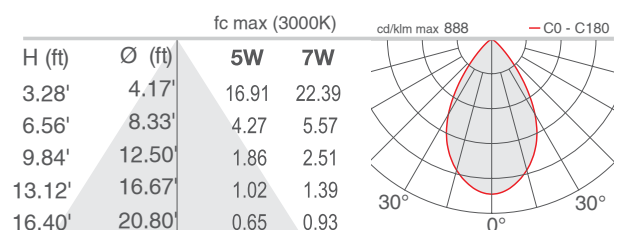

Model #	Wattage	CRI	CCT	Optics - tiltable ±15°	Finish	Cable Length
LT560	0 - 3.5W only 5° optics 1 - 5W 2 - 7W	0 - 80 CRI 1 - 90 CRI	F - 2700K 5 - 3000K 9 - 4000K	U - 5° only 3.5W V - 8° T - 11° S - 17° P - 21° sharp M - 34° L - 45° Q - 61° sharp W - 13°x52°	NV - Glass	4.92' standard 1 - 16.40' 2 - 32.81' 3 - 49.21' 4 - 65.62'
Model #	Wattage	CRI	CCT	Optics - tiltable ±15°	Finish	
LT563	2 - 7W		6 - RGB	S - 20° M - 34° L - 45° W - 21°x42°	NV - Glass	

PHOTOMETRIC DATA

Note all Photometry is CRI 80, 3000K

U - 5° CRI 80

V - 8° CRI 80

T - 11° CRI 80

S - 17° CRI 80

P - 21° sharp CRI 80

M - 34° CRI 80

L - 45° CRI 80

Q - 61° sharp CRI 80

W - 13°x52° CRI 80

D - Diffuse CRI 80 (Litus 2.4 / 2.5)

Job Name/Date:

Fixture Type Designation: