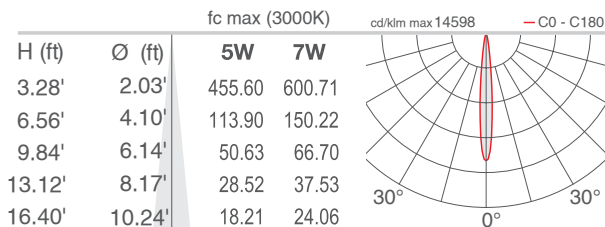

TECHNICAL DATA

Wattage / Input	3.5W, 5W, 7W (24VDC); 7W RGB (700mA)
Power Supply	Remote, not included. See page 2
Construction	Body: Aluminum alloy EN AW 6082 Lens: Tempered, serigraphed-gray, and transparent extra-clear glass
CCT	2700K, 3000K, 4000K, RGB
CRI	CRI >80, CRI >90
BUG Rating	B0-U3-G0 (3000K, all versions)
Delivered Lumens	See chart - below right for static white RGB: 235 lm: (R) 92 lm, (G) 105 lm, (B) 38 lm
Efficacy	70.4 lm/W (34°, 5W), 56.8 lm/W (34°, 5W) 66.1 lm/W (34°, 7W), 53.4 lm/W (34°, 7W) 33.6 lm/W (RGB)
Optics	9 Standard (white), 4 Standard (RGB) <i>The diffused light is made by an opal acrylic under the glass - no optic inside.</i>
Finishes	Glass
Fixture Dimensions	Ø3.78" x 3.94" h
Fixture Weight	1.54 lbs
LED Source	1 High Intensity Power LED; RGB: 3 Power LEDs
Lumen Maintenance	L90,B10>50,000hrs (Ta 25°C)
Color Consistency	3-Step MacAdam (white LED color)
Operating Temp.	-4°F to +113°F
IP Rating	IP67
IK Rating	IK08
Driveover	2205 lbs

Model #	Wattage	CRI	CCT	Optics - tiltable ±15°	Finish	Cable Length
LT560	0 - 3.5W only 5° optics 1 - 5W 2 - 7W	0 - 80 CRI 1 - 90 CRI	F - 2700K 5 - 3000K 9 - 4000K	U - 5° only 3.5W V - 8° T - 11° S - 17° P - 21° sharp M - 34° L - 45° Q - 61° sharp W - 13°x52°	NV - Glass	4.92' standard 1 - 16.40' 2 - 32.81' 3 - 49.21' 4 - 65.62'
Model #	Wattage	CRI	CCT	Optics - tiltable ±15°	Finish	
LT563	2 - 7W		6 - RGB	S - 20° M - 34° L - 45° W - 21°x42°	NV - Glass	

PHOTOMETRIC DATA

Note all Photometry is CRI 80, 3000K

U - 5° CRI 80

V - 8° CRI 80

T - 11° CRI 80

S - 17° CRI 80

P - 21° sharp CRI 80

M - 34° CRI 80

L - 45° CRI 80

Q - 61° sharp CRI 80

W - 13°x52° CRI 80

D - Diffuse CRI 80 (Litus 2.4 / 2.5)

Job Name/Date:

Fixture Type Designation: