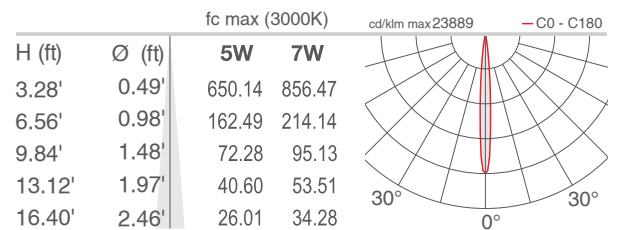

TECHNICAL DATA

Wattage / Input	3.5W, 5W, 7W (24VDC); 7W RGB (700mA)
Power Supply	Remote, not included. See page 2
Construction	Body: Aluminum alloy EN AW 6082 Lens: Tempered, serigraphed-gray, and transparent extra-clear glass
CCT	2700K, 3000K, 4000K, RGB
CRI	CRI >80, CRI >90
BUG Rating	B0-U3-G0 (3000K, all versions)
Delivered Lumens	See chart - below right for static white RGB: 235 lm: (R) 92 lm, (G) 105 lm, (B) 38 lm
Efficacy	70.4 lm/W (34°, 5W), 56.8 lm/W (34°, 5W) 66.1 lm/W (34°, 7W), 53.4 lm/W (34°, 7W) 33.6 lm/W (RGB)
Optics	9 Standard (white), 4 Standard (RGB) <i>The diffused light is made by an opal acrylic under the glass - no optic inside.</i>
Finishes	Glass
Fixture Dimensions	Ø3.78" x 3.94" h
Fixture Weight	1.54 lbs
LED Source	1 High Intensity Power LED; RGB: 3 Power LEDs
Lumen Maintenance	L90,B10>50,000hrs (Ta 25°C)
Color Consistency	3-Step MacAdam (white LED color)
Operating Temp.	-4°F to +113°F
IP Rating	IP67
IK Rating	IK08
Driveover	2205 lbs

Model #	Wattage	CRI	CCT	Optics - tiltable ±15°	Finish	Cable Length
LT560	0 - 3.5W only 5° optics 1 - 5W 2 - 7W	0 - 80 CRI 1 - 90 CRI	F - 2700K 5 - 3000K 9 - 4000K	U - 5° only 3.5W V - 8° T - 11° S - 17° P - 21° sharp M - 34° L - 45° Q - 61° sharp W - 13°x52°	NV - Glass	4.92' standard 1 - 16.40' 2 - 32.81' 3 - 49.21' 4 - 65.62'
Model #	Wattage	CRI	CCT	Optics - tiltable ±15°	Finish	
LT563	2 - 7W		6 - RGB	S - 20° M - 34° L - 45° W - 21°x42°	NV - Glass	

PHOTOMETRIC DATA

Note all Photometry is CRI 80, 3000K

U - 5° CRI 80

V - 8° CRI 80

T - 11° CRI 80

S - 17° CRI 80

P - 21° sharp CRI 80

M - 34° CRI 80