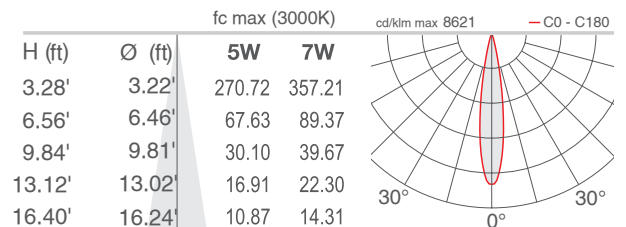

TECHNICAL DATA

Wattage / Input	3.5W, 5W, 7W (24VDC); 7W RGB (700mA)
Power Supply	Remote, not included. See page 2
Construction	Body: Aluminum alloy EN AW 6082 Lens: Tempered, serigraphed-gray, and transparent extra-clear glass
CCT	2700K, 3000K, 4000K, RGB
CRI	CRI >80, CRI >90
BUG Rating	B0-U3-G0 (3000K, all versions)
Delivered Lumens	See chart - below right for static white RGB: 235 lm: (R) 92 lm, (G) 105 lm, (B) 38 lm
Efficacy	70.4 lm/W (34°, 5W), 56.8 lm/W (34°, 5W) 66.1 lm/W (34°, 7W), 53.4 lm/W (34°, 7W) 33.6 lm/W (RGB)
Optics	9 Standard (white), 4 Standard (RGB) <i>The diffused light is made by an opal acrylic under the glass - no optic inside.</i>
Finishes	Glass
Fixture Dimensions	Ø3.78" x 3.94" h
Fixture Weight	1.54 lbs
LED Source	1 High Intensity Power LED; RGB: 3 Power LEDs
Lumen Maintenance	L90,B10>50,000hrs (Ta 25°C)
Color Consistency	3-Step MacAdam (white LED color)
Operating Temp.	-4°F to +113°F
IP Rating	IP67
IK Rating	IK08
Driveover	2205 lbs

Model #	Wattage	CRI	CCT	Optics - tiltable ±15°	Finish	Cable Length
LT560	0 - 3.5W only 5° optics 1 - 5W 2 - 7W	0 - 80 CRI 1 - 90 CRI	F - 2700K 5 - 3000K 9 - 4000K	U - 5° only 3.5W V - 8° T - 11° S - 17° P - 21° sharp M - 34° L - 45° Q - 61° sharp W - 13°x52°	NV - Glass	4.92' standard 1 - 16.40' 2 - 32.81' 3 - 49.21' 4 - 65.62'
Model #	Wattage	CRI	CCT	Optics - tiltable ±15°	Finish	
LT563	2 - 7W		6 - RGB	S - 20° M - 34° L - 45° W - 21°x42°	NV - Glass	

PHOTOMETRIC DATA

Note all Photometry is CRI 80, 3000K

U - 5° CRI 80

V - 8° CRI 80

T - 11° CRI 80

S - 17° CRI 80

P - 21° sharp CRI 80

M - 34° CRI 80

L - 45° CRI 80

Q - 61° sharp CRI 80

W - 13°x52° CRI 80

D - Diffuse CRI 80 (Litus 2.4 / 2.5)

Job Name/Date:

Fixture Type Designation: