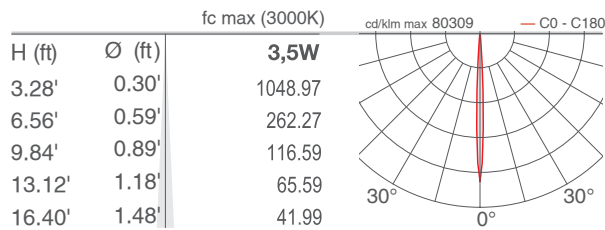

TECHNICAL DATA

Wattage / Input	3.5W, 5W, 7W (24VDC); 7W RGB (700mA)
Power Supply	Remote, not included. See page 2
Construction	Body: Aluminum alloy EN AW 6082 Lens: Tempered, serigraphed-gray, and transparent extra-clear glass
CCT	2700K, 3000K, 4000K, RGB
CRI	CRI >80, CRI >90
BUG Rating	B0-U3-G0 (3000K, all versions)
Delivered Lumens	See chart - below right for static white RGB: 235 lm: (R) 92 lm, (G) 105 lm, (B) 38 lm
Efficacy	70.4 lm/W (34°, 5W), 56.8 lm/W (34°, 5W) 66.1 lm/W (34°, 7W), 53.4 lm/W (34°, 7W) 33.6 lm/W (RGB)
Optics	9 Standard (white), 4 Standard (RGB) <i>The diffused light is made by an opal acrylic under the glass - no optic inside.</i>
Finishes	Glass
Fixture Dimensions	Ø3.78" x 3.94" h
Fixture Weight	1.54 lbs
LED Source	1 High Intensity Power LED; RGB: 3 Power LEDs
Lumen Maintenance	L90,B10>50,000hrs (Ta 25°C)
Color Consistency	3-Step MacAdam (white LED color)
Operating Temp.	-4°F to +113°F
IP Rating	IP67
IK Rating	IK08
Driveover	2205 lbs

Model #	Wattage	CRI	CCT	Optics - tiltable ±15°	Finish	Cable Length
LT560	0 - 3.5W only 5° optics 1 - 5W 2 - 7W	0 - 80 CRI 1 - 90 CRI	F - 2700K 5 - 3000K 9 - 4000K	U - 5° only 3.5W V - 8° T - 11° S - 17° P - 21° sharp M - 34° L - 45° Q - 61° sharp W - 13°x52°	NV - Glass	4.92' standard 1 - 16.40' 2 - 32.81' 3 - 49.21' 4 - 65.62'
Model #	Wattage	CRI	CCT	Optics - tiltable ±15°	Finish	
LT563	2 - 7W		6 - RGB	S - 20° M - 34° L - 45° W - 21°x42°	NV - Glass	

PHOTOMETRIC DATA

Note all Photometry is CRI 80, 3000K

U - 5° CRI 80

V - 8° CRI 80

T - 11° CRI 80

S - 17° CRI 80

P - 21° sharp CRI 80

M - 34° CRI 80