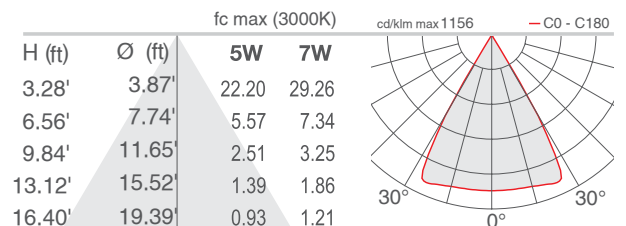

TECHNICAL DATA

Wattage / Input	3.5W, 5W, 7W (24VDC); 7W RGB (700mA)
Power Supply	Remote, not included. See page 2
Construction	Body: Aluminum alloy EN AW 6082 Lens: Tempered, serigraphed-gray, and transparent extra-clear glass
CCT	2700K, 3000K, 4000K, RGB
CRI	CRI >80, CRI >90
BUG Rating	B0-U3-G0 (3000K, all versions)
Delivered Lumens	See chart - below right for static white RGB: 235 lm: (R) 92 lm, (G) 105 lm, (B) 38 lm
Efficacy	70.4 lm/W (34°, 5W), 56.8 lm/W (34°, 5W) 66.1 lm/W (34°, 7W), 53.4 lm/W (34°, 7W) 33.6 lm/W (RGB)
Optics	9 Standard (white), 4 Standard (RGB) <i>The diffused light is made by an opal acrylic under the glass - no optic inside.</i>
Finishes	Glass
Fixture Dimensions	Ø3.78" x 3.94" h
Fixture Weight	1.54 lbs
LED Source	1 High Intensity Power LED; RGB: 3 Power LEDs
Lumen Maintenance	L90,B10>50,000hrs (Ta 25°C)
Color Consistency	3-Step MacAdam (white LED color)
Operating Temp.	-4°F to +113°F
IP Rating	IP67
IK Rating	IK08
Driveover	2205 lbs

Model #	Wattage	CRI	CCT	Optics - tiltable ±15°	Finish	Cable Length
LT560	0 - 3.5W only 5° optics 1 - 5W 2 - 7W	0 - 80 CRI 1 - 90 CRI	F - 2700K 5 - 3000K 9 - 4000K	U - 5° only 3.5W V - 8° T - 11° S - 17° P - 21° sharp M - 34° L - 45° Q - 61° sharp W - 13°x52°	NV - Glass	4.92' standard 1 - 16.40' 2 - 32.81' 3 - 49.21' 4 - 65.62'
Model #	Wattage	CRI	CCT	Optics - tiltable ±15°	Finish	
LT563	2 - 7W		6 - RGB	S - 20° M - 34° L - 45° W - 21°x42°	NV - Glass	

PHOTOMETRIC DATA

Note all Photometry is CRI 80, 3000K

U - 5° CRI 80

V - 8° CRI 80

T - 11° CRI 80

S - 17° CRI 80

P - 21° sharp CRI 80

M - 34° CRI 80

L - 45° CRI 80

Q - 61° sharp CRI 80

W - 13°x52° CRI 80

D - Diffuse CRI 80 (Litus 2.4 / 2.5)

Job Name/Date:

Fixture Type Designation: