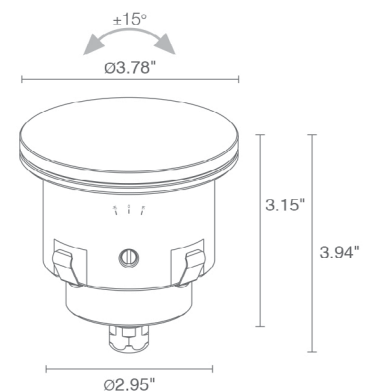

TECHNICAL DATA

Wattage / Input	3.5W, 5W, 7W (24VDC); 7W RGB (700mA)
Power Supply	Remote, not included. See page 2
Construction	Body: Aluminum alloy EN AW 6082 Lens: Tempered, serigraphed-gray, and transparent extra-clear glass
CCT	2700K, 3000K, 4000K, RGB
CRI	CRI >80, CRI >90
BUG Rating	B0-U3-G0 (3000K, all versions)
Delivered Lumens	See chart - below right for static white RGB: 235 lm: (R) 92 lm, (G) 105 lm, (B) 38 lm
Efficacy	70.4 lm/W (34°, 5W), 56.8 lm/W (34°, 5W) 66.1 lm/W (34°, 7W), 53.4 lm/W (34°, 7W) 33.6 lm/W (RGB)
Optics	9 Standard (white), 4 Standard (RGB) <i>The diffused light is made by an opal acrylic under the glass - no optic inside.</i>
Finishes	Glass
Fixture Dimensions	Ø3.78" x 3.94" h
Fixture Weight	1.54 lbs
LED Source	1 High Intensity Power LED; RGB: 3 Power LEDs
Lumen Maintenance	L90,B10>50,000hrs (Ta 25°C)
Color Consistency	3-Step MacAdam (white LED color)
Operating Temp.	-4°F to +113°F
IP Rating	IP67
IK Rating	IK08
Driveover	2205 lbs

Fixture Dimensions

Delivered Lumens (3000K)	5W 34°	7W 34°
CRI 80	352 lm	463 lm
CRI 90	284 lm	374 lm

ORDERING INFORMATION

Example: LT56020FQNV or LT56020FQNV-3. Accessories / Power Supplies ordered separately.

Model #	Wattage	CRI	CCT	Optics - tiltable ±15°	Finish	Cable Length
LT560	0 - 3.5W only 5° optics 1 - 5W 2 - 7W	0 - 80 CRI 1 - 90 CRI	F - 2700K 5 - 3000K 9 - 4000K	U - 5° only 3.5W V - 8° T - 11° S - 17° P - 21° sharp M - 34° L - 45° Q - 61° sharp W - 13°x52°	NV - Glass	4.92' standard 1 - 16.40' 2 - 32.81' 3 - 49.21' 4 - 65.62'
Model #	Wattage	CRI	CCT	Optics - tiltable ±15°	Finish	
LT563	2 - 7W		6 - RGB	S - 20° M - 34° L - 45° W - 21°x42°	NV - Glass	