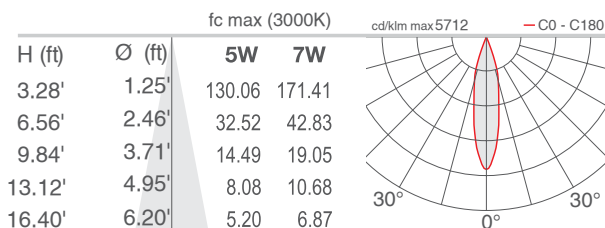

TECHNICAL DATA

Wattage / Input	3.5W, 5W, 7W (24VDC); 7W RGB (700mA)
Power Supply	Remote, not included. See page 2
Construction	Body: Aluminum alloy EN AW 6082 Lens: Tempered, serigraphed-gray, and transparent extra-clear glass
CCT	2700K, 3000K, 4000K, RGB
CRI	CRI >80, CRI >90
BUG Rating	B0-U3-G0 (3000K, all versions)
Delivered Lumens	See chart - below right for static white RGB: 235 lm: (R) 92 lm, (G) 105 lm, (B) 38 lm
Efficacy	70.4 lm/W (34°, 5W), 56.8 lm/W (34°, 5W) 66.1 lm/W (34°, 7W), 53.4 lm/W (34°, 7W) 33.6 lm/W (RGB)
Optics	9 Standard (white), 4 Standard (RGB) <i>The diffused light is made by an opal acrylic under the glass - no optic inside.</i>
Finishes	Glass
Fixture Dimensions	Ø3.78" x 3.94" h
Fixture Weight	1.54 lbs
LED Source	1 High Intensity Power LED; RGB: 3 Power LEDs
Lumen Maintenance	L90,B10>50,000hrs (Ta 25°C)
Color Consistency	3-Step MacAdam (white LED color)
Operating Temp.	-4°F to +113°F
IP Rating	IP67
IK Rating	IK08
Driveover	2205 lbs

Model #	Wattage	CRI	CCT	Optics - tiltable ±15°	Finish	Cable Length
LT560	0 - 3.5W only 5° optics 1 - 5W 2 - 7W	0 - 80 CRI 1 - 90 CRI	F - 2700K 5 - 3000K 9 - 4000K	U - 5° only 3.5W V - 8° T - 11° S - 17° P - 21° sharp M - 34° L - 45° Q - 61° sharp W - 13°x52°	NV - Glass	4.92' standard 1 - 16.40' 2 - 32.81' 3 - 49.21' 4 - 65.62'
Model #	Wattage	CRI	CCT	Optics - tiltable ±15°	Finish	
LT563	2 - 7W		6 - RGB	S - 20° M - 34° L - 45° W - 21°x42°	NV - Glass	

PHOTOMETRIC DATA

Note all Photometry is CRI 80, 3000K

U - 5° CRI 80

V - 8° CRI 80

T - 11° CRI 80

S - 17° CRI 80

P - 21° sharp CRI 80

M - 34° CRI 80

L - 45° CRI 80

Q - 61° sharp CRI 80

W - 13°x52° CRI 80

D - Diffuse CRI 80 (Litus 2.4 / 2.5)

Job Name/Date:

Fixture Type Designation: