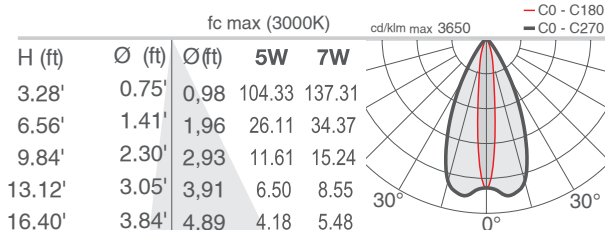

TECHNICAL DATA

Wattage / Input	3.5W, 5W, 7W (24VDC); 7W RGB (700mA)
Power Supply	Remote, not included. See page 2
Construction	Body: Aluminum alloy EN AW 6082 Lens: Tempered, serigraphed-gray, and transparent extra-clear glass
CCT	2700K, 3000K, 4000K, RGB
CRI	CRI >80, CRI >90
BUG Rating	B0-U3-G0 (3000K, all versions)
Delivered Lumens	See chart - below right for static white RGB: 235 lm: (R) 92 lm, (G) 105 lm, (B) 38 lm
Efficacy	70.4 lm/W (34°, 5W), 56.8 lm/W (34°, 5W) 66.1 lm/W (34°, 7W), 53.4 lm/W (34°, 7W) 33.6 lm/W (RGB)
Optics	9 Standard (white), 4 Standard (RGB) <i>The diffused light is made by an opal acrylic under the glass - no optic inside.</i>
Finishes	Glass
Fixture Dimensions	Ø3.78" x 3.94" h
Fixture Weight	1.54 lbs
LED Source	1 High Intensity Power LED; RGB: 3 Power LEDs
Lumen Maintenance	L90,B10>50,000hrs (Ta 25°C)
Color Consistency	3-Step MacAdam (white LED color)
Operating Temp.	-4°F to +113°F
IP Rating	IP67
IK Rating	IK08
Driveover	2205 lbs

Model #	Wattage	CRI	CCT	Optics - tiltable ±15°	Finish	Cable Length
LT560	0 - 3.5W only 5° optics 1 - 5W 2 - 7W	0 - 80 CRI 1 - 90 CRI	F - 2700K 5 - 3000K 9 - 4000K	U - 5° only 3.5W V - 8° T - 11° S - 17° P - 21° sharp M - 34° L - 45° Q - 61° sharp W - 13°x52°	NV - Glass	4.92' standard 1 - 16.40' 2 - 32.81' 3 - 49.21' 4 - 65.62'
Model #	Wattage	CRI	CCT	Optics - tiltable ±15°	Finish	
LT563	2 - 7W		6 - RGB	S - 20° M - 34° L - 45° W - 21°x42°	NV - Glass	

PHOTOMETRIC DATA

Note all Photometry is CRI 80, 3000K

U - 5° CRI 80

V - 8° CRI 80

T - 11° CRI 80

S - 17° CRI 80

P - 21° sharp CRI 80

M - 34° CRI 80

L - 45° CRI 80

Q - 61° sharp CRI 80

W - 13°x52° CRI 80

D - Diffuse CRI 80 (Litus 2.4 / 2.5)

Job Name/Date:

Fixture Type Designation: