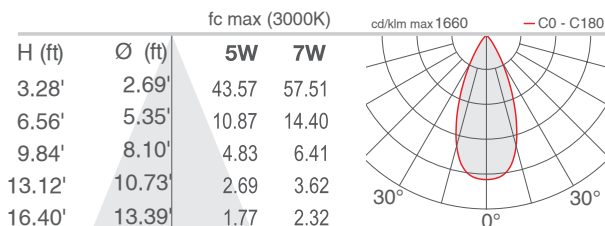

TECHNICAL DATA

Wattage / Input	3.5W, 5W, 7W (24VDC); 7W RGB (700mA)
Power Supply	Remote, not included. See page 2
Construction	Body: Aluminum alloy EN AW 6082 Lens: Tempered, serigraphed-gray, and transparent extra-clear glass
CCT	2700K, 3000K, 4000K, RGB
CRI	CRI >80, CRI >90
BUG Rating	B0-U3-G0 (3000K, all versions)
Delivered Lumens	See chart - below right for static white RGB: 235 lm: (R) 92 lm, (G) 105 lm, (B) 38 lm
Efficacy	70.4 lm/W (34°, 5W), 56.8 lm/W (34°, 5W) 66.1 lm/W (34°, 7W), 53.4 lm/W (34°, 7W) 33.6 lm/W (RGB)
Optics	9 Standard (white), 4 Standard (RGB) <i>The diffused light is made by an opal acrylic under the glass - no optic inside.</i>
Finishes	Glass
Fixture Dimensions	Ø3.78" x 3.94" h
Fixture Weight	1.54 lbs
LED Source	1 High Intensity Power LED; RGB: 3 Power LEDs
Lumen Maintenance	L90,B10>50,000hrs (Ta 25°C)
Color Consistency	3-Step MacAdam (white LED color)
Operating Temp.	-4°F to +113°F
IP Rating	IP67
IK Rating	IK08
Driveover	2205 lbs

Model #	Wattage	CRI	CCT	Optics - tiltable ±15°	Finish	Cable Length
LT560	0 - 3.5W only 5° optics 1 - 5W 2 - 7W	0 - 80 CRI 1 - 90 CRI	F - 2700K 5 - 3000K 9 - 4000K	U - 5° only 3.5W V - 8° T - 11° S - 17° P - 21° sharp M - 34° L - 45° Q - 61° sharp W - 13°x52°	NV - Glass	4.92' standard 1 - 16.40' 2 - 32.81' 3 - 49.21' 4 - 65.62'
Model #	Wattage	CRI	CCT	Optics - tiltable ±15°	Finish	
LT563	2 - 7W		6 - RGB	S - 20° M - 34° L - 45° W - 21°x42°	NV - Glass	

PHOTOMETRIC DATA

Note all Photometry is CRI 80, 3000K

U - 5° CRI 80

V - 8° CRI 80

T - 11° CRI 80

S - 17° CRI 80

P - 21° sharp CRI 80

M - 34° CRI 80

L - 45° CRI 80

Q - 61° sharp CRI 80

W - 13°x52° CRI 80

D - Diffuse CRI 80 (Litus 2.4 / 2.5)

Job Name/Date:

Fixture Type Designation: