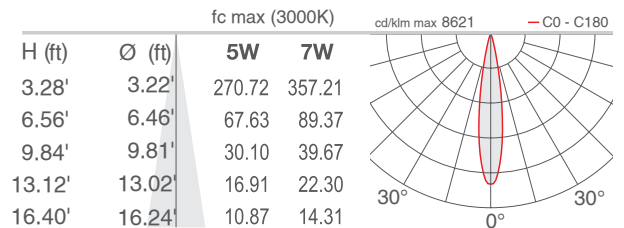

S - 17° CRI 80