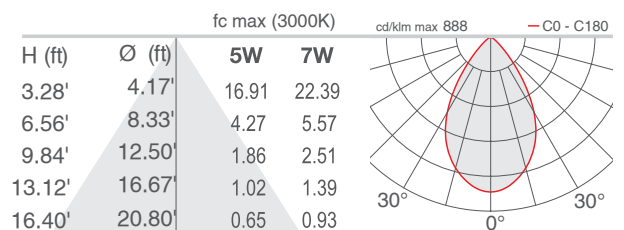

D - Diffuse CRI 80 (Litus 2.4 / 2.5)

Job Name/Date:

Fixture Type Designation: