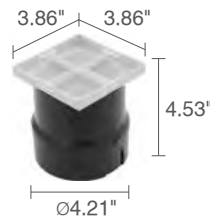

ACCESSORIES

Installation

WC4051

Outer Casing
For ingrade use