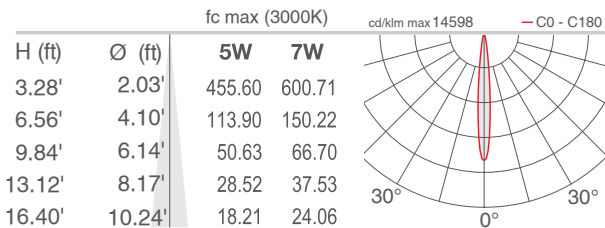

T - 11° CRI 80