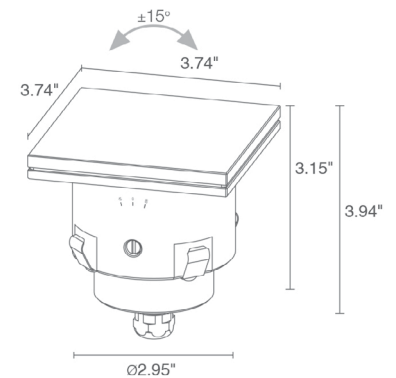

Fixture Dimensions