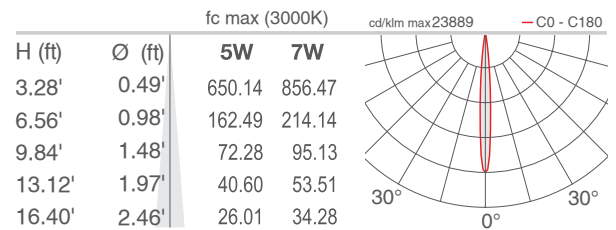

PHOTOMETRIC DATA

Note all Photometry is CRI 80, 3000K

U - 5° CRI 80

V - 8° CRI 80

T - 11° CRI 80

S - 17° CRI 80

P - 21° sharp CRI 80

M - 34° CRI 80

L - 45° CRI 80

Q - 61° sharp CRI 80

W - 13°x52° CRI 80

D - Diffuse CRI 80 (Litus 2.4 / 2.5)

Job Name/Date:

Fixture Type Designation: