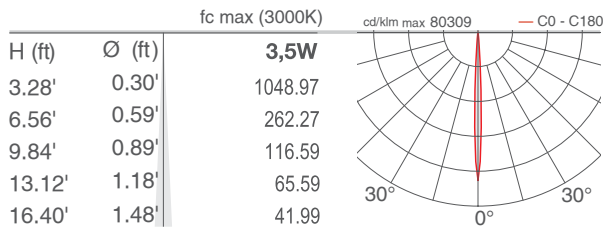

PHOTOMETRIC DATA

Note all Photometry is CRI 80, 3000K

U - 5° CRI 80