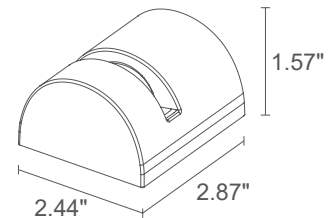

LYSS MINI 1.0

Lyss Mini 1.0 is a surface mounted specialty projector for applications such as windowsills, arches and corners. It is offered in white or blue light with 2 optical options and 4 different finishes. Optic can be adjusted 5° to align the beam on the window frame.

Fixture Dimensions

TECHNICAL DATA

Wattage / Input	3W (24VDC)
Power Supply	Remote, not included. See page 2.
Construction	Body: Thermally Conductive Plastic Cable Length: 4.92'
CCT	2700K, 3000K, 4000K, Blue
CRI	>80
Delivered Lumens	67 lm (3000K, 8°x160°)
Efficacy	22 lm/W (3000K, 8°x160°)
Optics	Clear 8°x160°, Satin 9°x160°
Finishes	4 Standard, Custom RAL
Fixture Dimensions	2.87" l x 2.44" w x 1.57" h
Fixture Weight	0.33 lbs
LED Source	1 Power LED
Lumen Maintenance	L95, B10 >50,000hrs (Ta 25°C)
Color Consistency	1/4 ANSI BIN
Operating Temp.	-4°F to +113°F
IP Rating	IP65
IK Rating	IK07