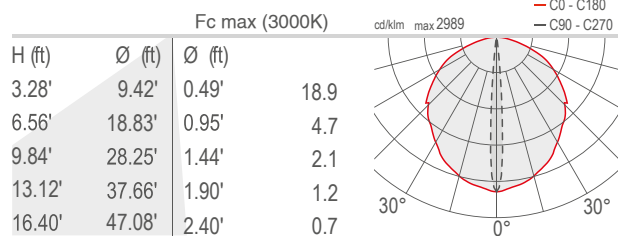

Y - Satin 9°x160°

Job Name/Date:

Fixture Type Designation: