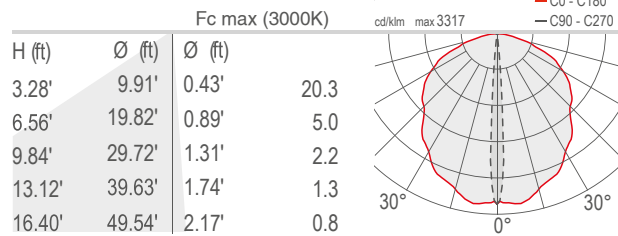

Z - Clear 8°x160°