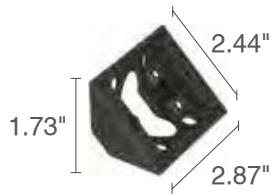

SUGGESTED POWER SUPPLIES

24VDC

Part Number	Description	Input/Output	# of Fixtures
PPLT00149	Non-Dim	120VAC to 24VDC, 10W, Class 2	1-2
PPLT00632	0-10V Dimming (Dim to Off)	120-277VAC to 24VDC, 12W, Class 2	1-3
PPLT00056	Non-Dim	120-277VAC to 24VDC, 26W, Class 2	1-6
PPLT00157	Non-Dim	120VAC to 24VDC, 60W, Class 2	1-16
PPLT00599	ELV / TRIAC & 0-10V Dimming (100 to 0%)	120-277VAC to 24VDC, 96W, Class 2	1-25
PPLT00543	0-10V Dimming to 15% (-40°C / -40°F cold weather start)	120-277VAC to 24VDC, 100W, Class 2	4-26

For other power supply options consult factory.

ACCESSORIES

Installation

1. **WD0800E** - White
   - **WD0800F** - Grey
   - **WD0800H** - Anthracite
   - **WD0800T** - Cor-ten
2. Base for corners
   (Lyss Mini 1.0)

PHOTOMETRIC DATA

Note all Photometry is 3000K