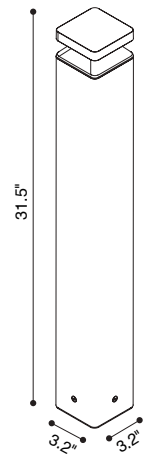

h 31.50"

WHITE Reflector

H 31.5"

6.2W LED

8.5W Total

120VAC

white

sand

graphite

aluminum

corten

2700K	350lm	901331042	901331043	901331044	901331045	901331048
3000K	368lm	901311042	901311043	901311044	901311045	901311048
4000K	386lm	901321042	901321043	901321044	901321045	901321048