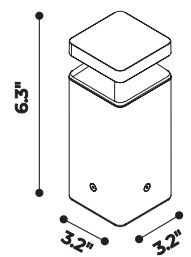

BLACK Reflector

H 6.3"

6.2W LED

8.5W Total

120VAC

		<i>white</i>	<i>sand</i>	<i>graphite</i>	<i>aluminum</i>	<i>corten</i>
2700K	212 lm	901331012	901331013	901331014	901331015	901331018
3000K	223 lm	901311012	901311013	901311014	901311015	901311018
4000K	234 lm	901321012	901321013	901321014	901321015	901321018