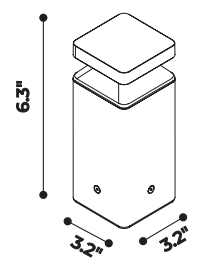

MATITA SQUARE

Matita Square is pure and clean line shape bollard for ground or solid surface installation.

The head section and conical reflectors made of EN47100 die-cast aluminum and four sizes pole of extruded aluminum H. 6.3", H. 11.8", H. 19.7" and H. 31.5".

designplan® 

h 6.30"

WHITE Reflector

H 6.30"

6.2W LED

8.5W Total

120VAC

						
		<i>white</i>	<i>sand</i>	<i>graphite</i>	<i>aluminium</i>	<i>corten</i>
2700K	350 lm	901331002	901331003	901331004	901331005	901331008
3000K	368 lm	901311002	901311003	901311004	901311005	901311008
4000K	386 lm	901321002	901321003	901321004	901321005	901321008