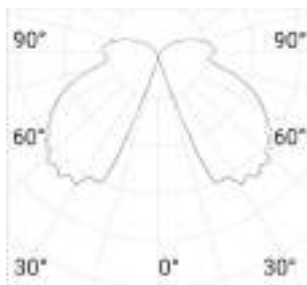

h 31.50"

WHITE Reflector

H 31.5"

6.2W LED

8.5W Total

120VAC

white

sand

graphite

aluminum

corten

2700K	350lm	901331042	901331043	901331044	901331045	901331048
3000K	368lm	901311042	901311043	901311044	901311045	901311048
4000K	386lm	901321042	901321043	901321044	901321045	901321048