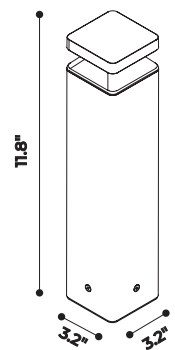

WHITE Reflector

	H 11.8"	6.2W LED	8.5W Total	120VAC		
		<i>white</i>	<i>sand</i>	<i>graphite</i>	<i>aluminum</i>	<i>corten</i>
2700K	350 lm	901331022	901331023	901331024	901331025	901331028
3000K	368 lm	901311022	901311023	901311024	901311025	901311028
4000K	386 lm	901321022	901321023	901321024	901321025	901321028

BLACK Reflector

	H 11.8"	6.2W LED	8.5W Total	120VAC		
		<i>white</i>	<i>sand</i>	<i>graphite</i>	<i>aluminum</i>	<i>corten</i>
2700K	212 lm	901331032	901331033	901331034	901331035	901331038
3000K	223 lm	901311032	901311033	901311034	901311035	901311038
4000K	234 lm	901321032	901321033	901321034	901321035	901321038