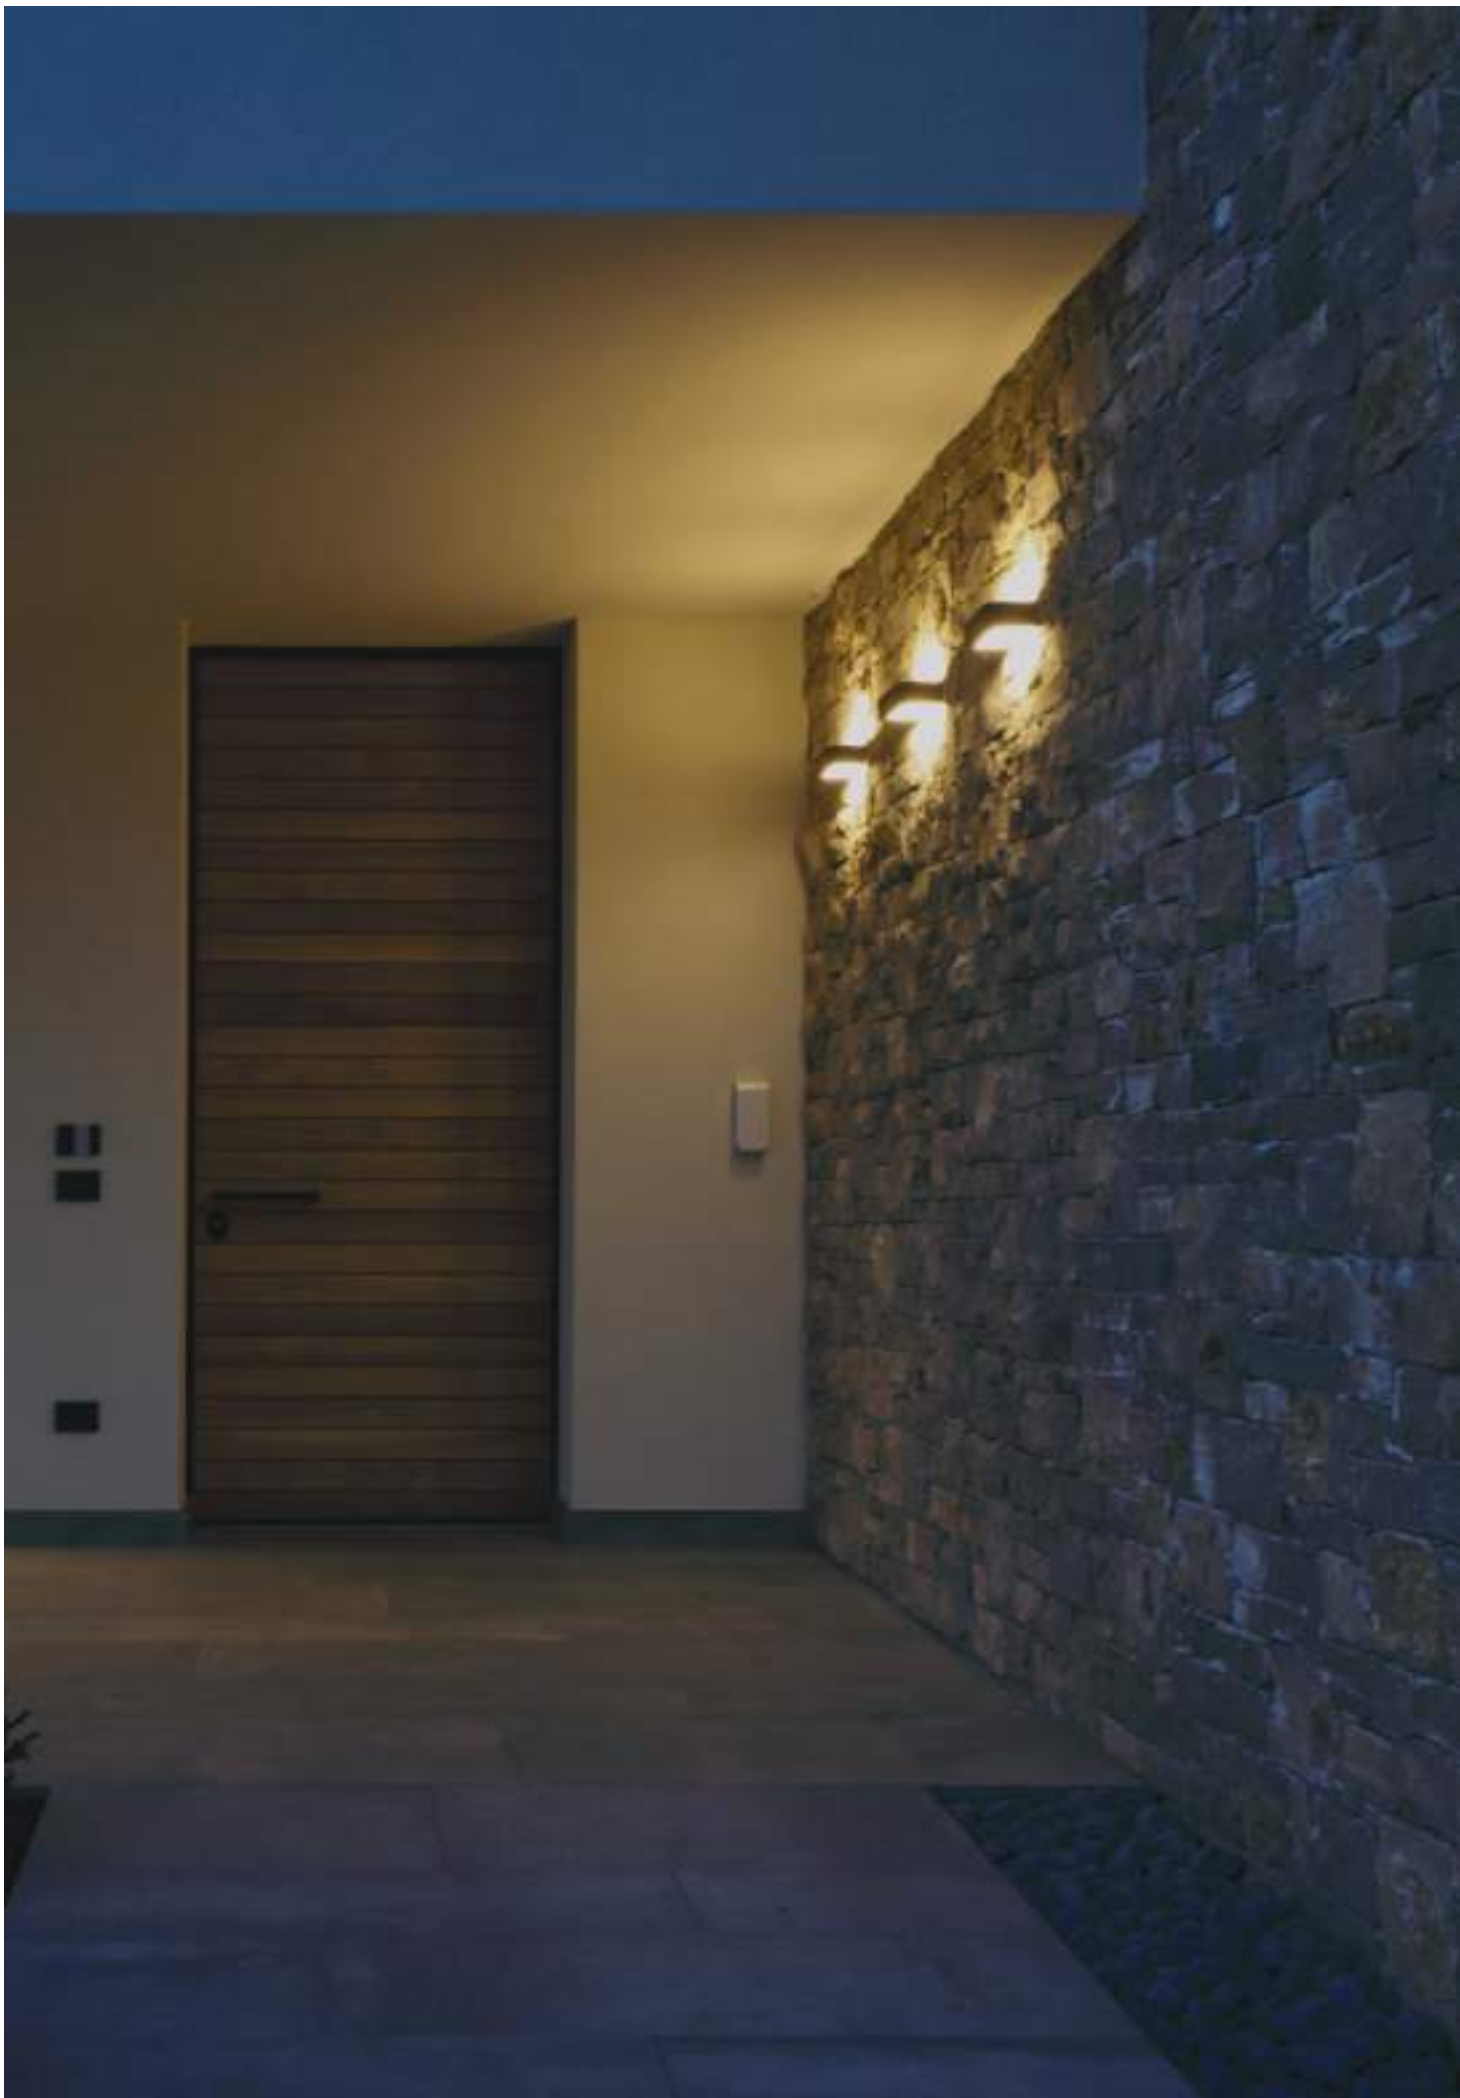

METOO

Metoo is a minimal and elegant wall and ceiling luminaire, also available in its bollard version (h. 7.9", h. 19.7", h. 31.5").

EN47100 die-cast aluminum made and Powder polyester coated on treated layer to prevent corrosion and available in five standard colors except for the base only white painted to optimize its reflection function. The chemical treatment of aluminum fixtures consists of Cataphoresis process followed by a 60/80micron layer of power polyester coating .

The characteristic positioning of the LED board matched to the light diffusing reflector grant a low luminance and bidirectional emission.

- Remote Power Supply 24V - 9W
- CCT: 2700K/3000K/4000K CRI \geq 80
- A tempered transparent glass diffuser is mechanically fixed with silicon glue.
- IP65
- IK08
- IP jelly connector is included, bollard version is supplied with an IP connector.
- Anchor bolts and 3-4Ways connector have to be separately ordered.