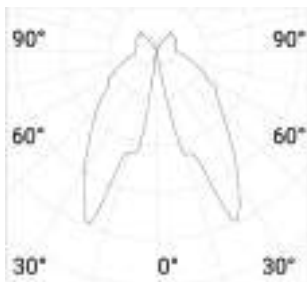

WALL

METOO 9W 24VDC

		<i>white</i>	<i>sand</i>	<i>graphite</i>	<i>aluminium</i>	<i>corten</i>
2700K	444 lm	900231042	900231043	900231044	900231045	900231048
3000K	468 lm	900211042	900211043	900211044	900211045	900211048
4000K	491 lm	900221042	900221043	900221044	900221045	900221048