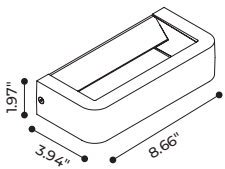

METOO 9W 24VDC

		<i>white</i>	<i>sand</i>	<i>graphite</i>	<i>aluminium</i>	<i>corten</i>
2700K	444 lm	900231042	900231043	900231044	900231045	900231048
3000K	468 lm	900211042	900211043	900211044	900211045	900211048
4000K	491 lm	900221042	900221043	900221044	900221045	900221048