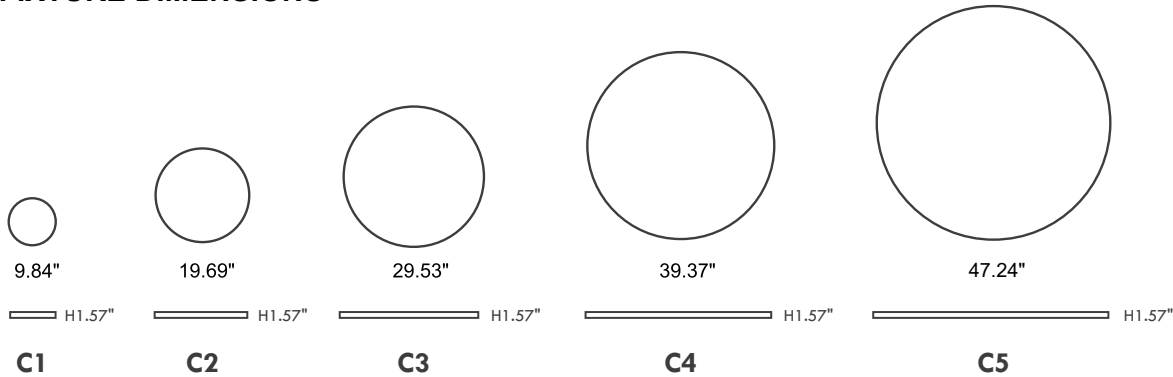

## TECHNICAL DATA

<b>Wattage / Input</b>	15W, 30W, 45W, 60W, 76W
<b>Power Supply</b>	Remote, not included. See page 2.
<b>Construction</b>	Body: Anticorodal Aluminum Protected by 25 Micron Lens: Extra Clear Tempered Glass Cable Length: 1.64'
<b>CCT</b>	2700K, 3000K, 4000K (RGBW or Tunable White on request)
<b>BUG Rating</b>	B0-U1-G0
<b>Delivered Lumens</b>	1250-6350 lm (3000K)
<b>Efficacy</b>	83-84 lm/W (3000K)
<b>Optics</b>	Diffuse
<b>Finishes</b>	Antislip or Sandblasted Glass
<b>Fixture Dimensions</b>	Ø9.84", Ø19.7", Ø29.5", Ø39.4", Ø47.2" x 1.6" h
<b>Color Consistency</b>	3-Step MacAdam
<b>IP Rating</b>	IP67
<b>Impact Resistance</b>	IK10
<b>Driveover Capacity</b>	Up to 11,000 lbs

## ORDERING INFORMATION

Example: LM07.103881.US.A1.DI.BP. Accessories / Power Supplies ordered separately.

<input type="text"/>	<input type="text"/>	<b>DI</b>	<input type="text"/>
<b>Model No.</b>	<b>Finish</b>	<b>Optic</b>	<b>CCT</b>
LM07.103817.US (C1 - 15W)	A1 - Antislip Glass	DI - Diffuse	BC - 2700K
LM07.103816.US (C2 - 30W)	60 - Sandblasted Glass		BP - 3000K
LM07.103815.US (C3 - 45W)			BF - 4000K
LM07.103880.US (C4 - 60W)			
LM07.103881.US (C5 - 76W)			

## FIXTURE DIMENSIONS