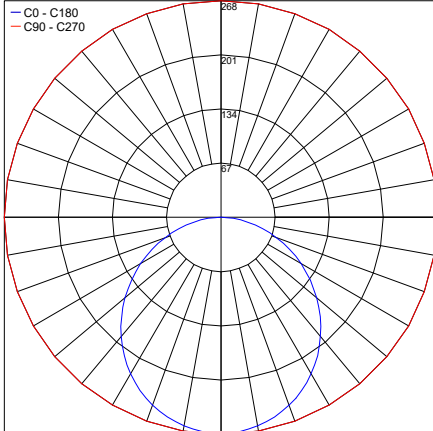

C4

Maximum Candela = 268.4