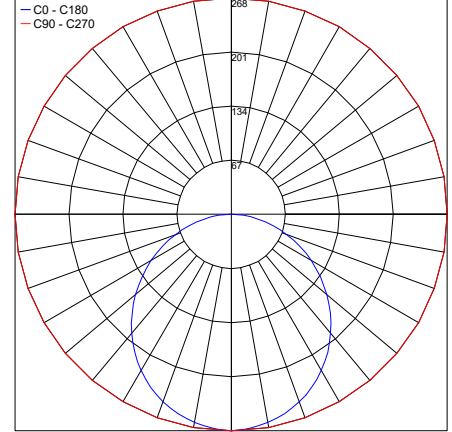

C3

Maximum Candela = 268.4