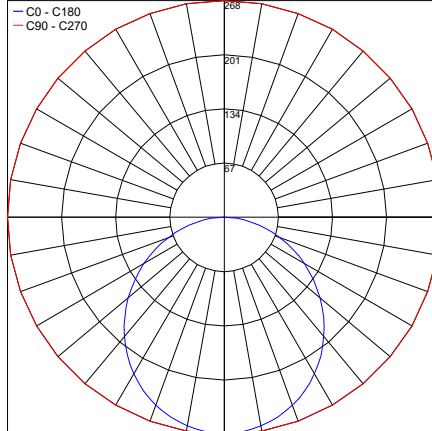

C5

Maximum Candela = 268.4

Job Name/Date:

Fixture Type Designation: