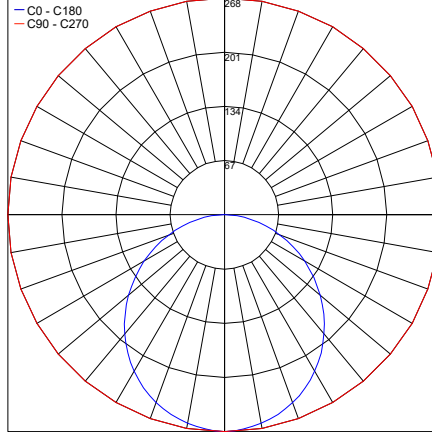

C2

Maximum Candela = 268.4