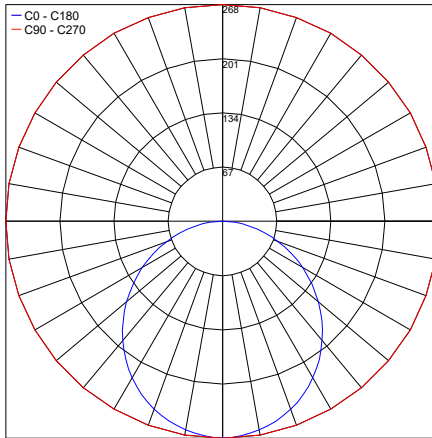

C5

Maximum Candela = 268.4

— C0 - C180
— C90 - C270