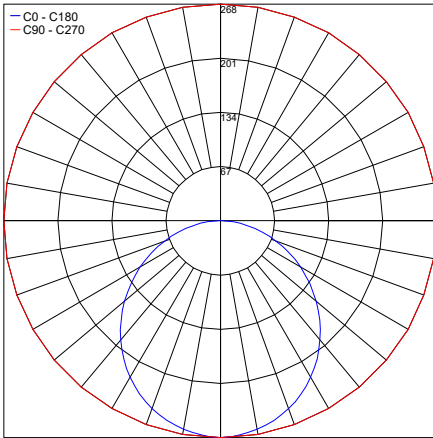

MIN / MAX - CERCHIO IP68

SUITABLE FOR USE IN FOUNTAINS or POOLS

datasheet

PHOTOMETRIC DATA

C1

Maximum Candela = 268.4

— C0 - C180
— C90 - C270