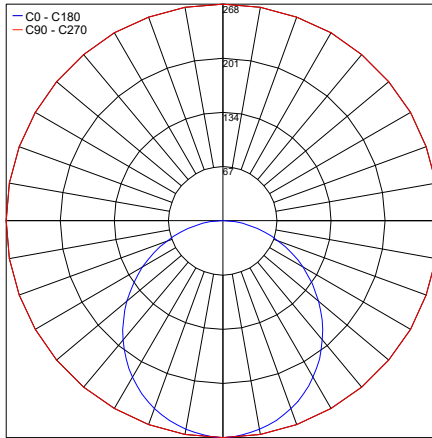

C2

Maximum Candela = 268.4

— C0 - C180
— C90 - C270