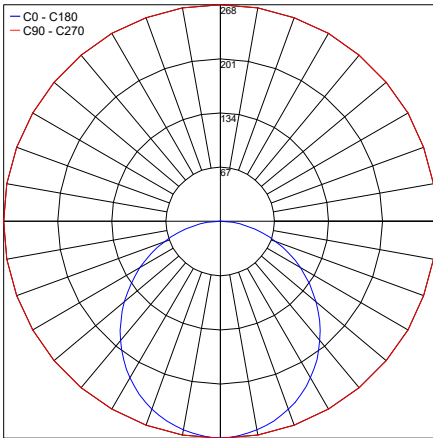

C4

Maximum Candela = 268.4

— C0 - C180
— C90 - C270