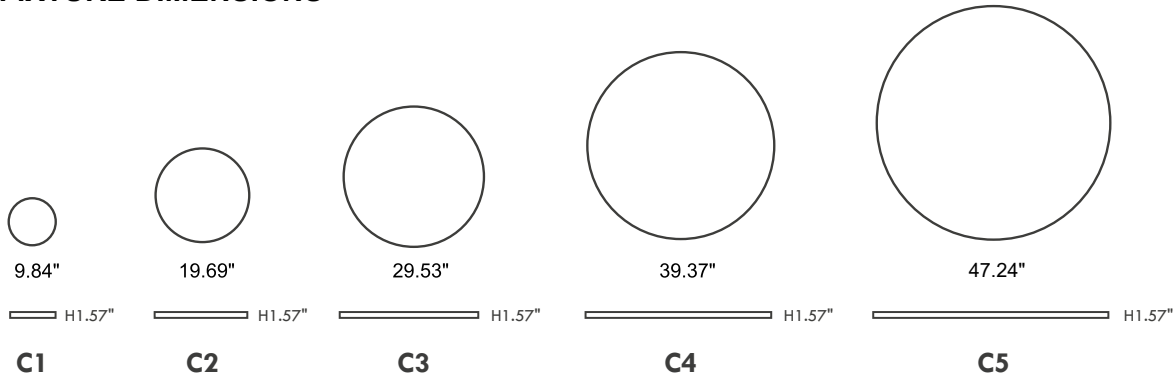

### TECHNICAL DATA

<b>Wattage / Input</b>	15W, 30W, 45W, 60W, 76W
<b>Power Supply</b>	Remote, not included. Consult Factory.
<b>Construction</b>	Body: Stainless Steel Lens: Extra Clear Tempered Glass Cable Length: 1.64'
<b>CCT</b>	2700K, 3000K, 4000K (RGBW or Tunable White on request)
<b>BUG Rating</b>	B0-U1-G0
<b>Delivered Lumens</b>	1250-6350 lm (3000K)
<b>Efficacy</b>	83-84 lm/W (3000K)
<b>Optics</b>	Diffuse
<b>Finishes</b>	Sandblasted or Antislip Glass
<b>Fixture Dimensions</b>	Ø9.84", Ø19.7", Ø29.5", Ø39.4", Ø47.2" x 1.6" h
<b>Color Consistency</b>	3-Step MacAdam
<b>IP Rating</b>	IP68 - Submersible to 5 m (16.4')
<b>Impact Resistance</b>	IK10
<b>Driveover Capacity</b>	Up to 11,000 lbs

# MIN / MAX - CERCHIO IP68

LIGHTATTMOTION  
LAMB2  
DEASBECOMINGLICHT minima MAXIMUM

designplan®

SUITABLE FOR USE IN FOUNTAINS or POOLS

datasheet

## FIXTURE DIMENSIONS

**LM20.103996** (C5 - Ø47.6" x 3.9" h)

IP68 Housing

Job Name/Date:

Fixture Type Designation: