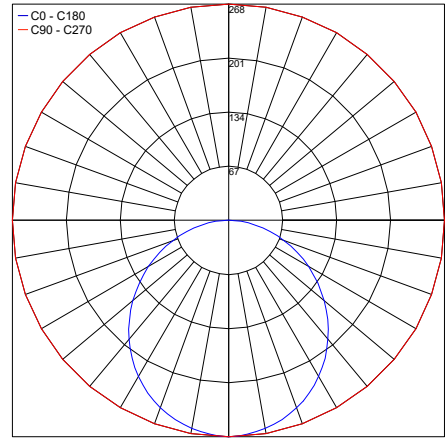

C3

Maximum Candela = 268.4

— C0 - C180
— C90 - C270