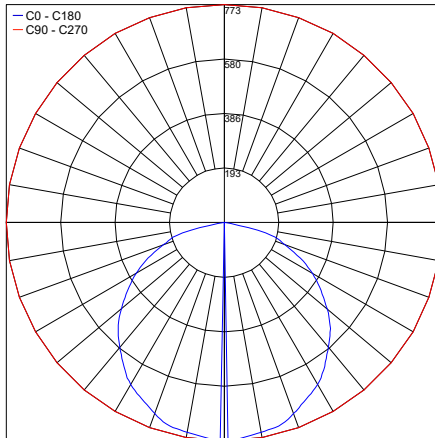

Q4

Maximum Candela = 772.8