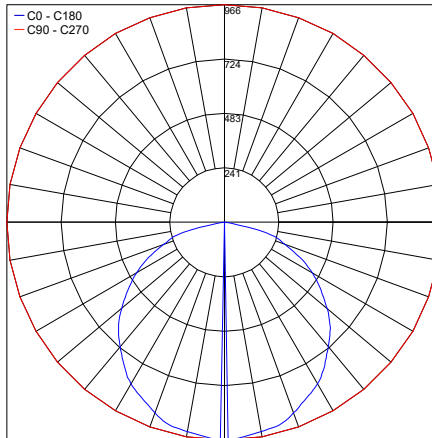

Q5

Maximum Candela = 966.0

Job Name/Date:

Fixture Type Designation: