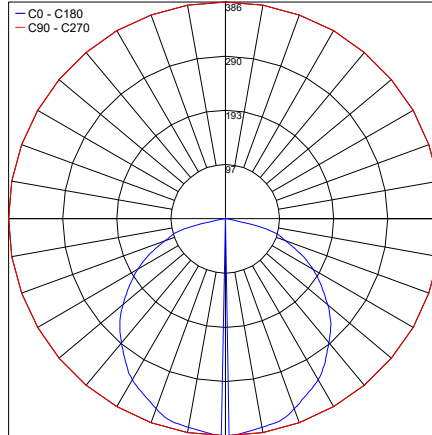

UL 676

Fixture Dimensions - See page 2

TECHNICAL DATA

Wattage / Input	15W, 30W, 45W, 60W, 76W
Power Supply	Remote, not included. Consult Factory.
Construction	Body: Stainless Steel Lens: Extra Clear Tempered Glass Cable Length: 1.64'
CCT	2700K, 3000K, 4000K (RGBW or Tunable White on request)
BUG Rating	B1-U0-G0
Delivered Lumens	800-4000 lm (3000K)
Efficacy	53 lm/W (3000K)
Optics	Diffuse
Finishes	Sandblasted or Antislip Glass
Fixture Dimensions	9.8" Square x 1.6" h (Q1) 19.7" Square x 1.6" h (Q2) 29.5" Square x 1.6" h (Q3) 39.4" Square x 1.6" h (Q4) 49.2" Square x 1.6" h (Q5)
Color Consistency	3-Step MacAdam
IP Rating	IP68 - Submersible to 5 m (16.4')
Impact Resistance	IK10
Driveover Capacity	Up to 11,000 lbs

PHOTOMETRIC DATA

Q1

Maximum Candela = 193.2

Q2

Maximum Candela = 386.4

Q3

Maximum Candela = 579.6

Q4