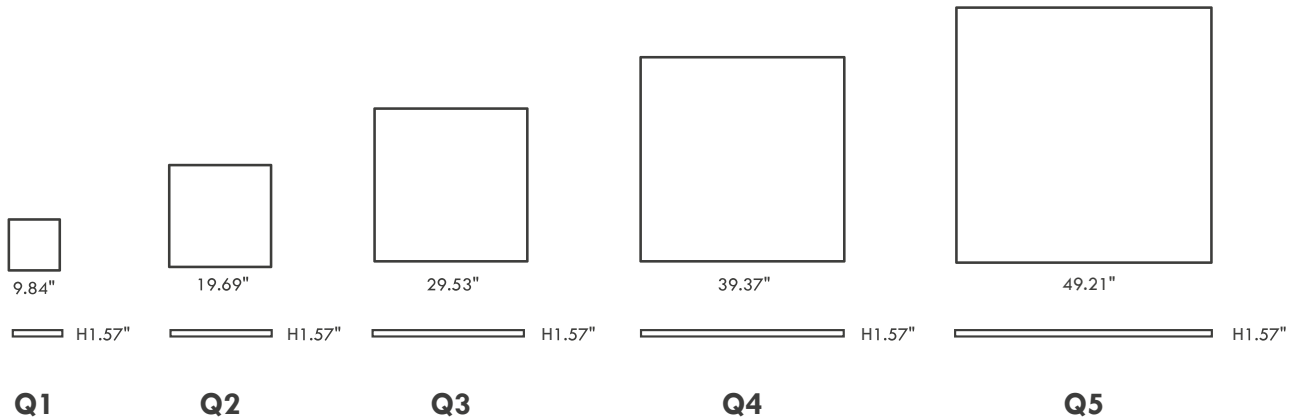

UL 676

Fixture Dimensions - See page 2

TECHNICAL DATA

Wattage / Input	15W, 30W, 45W, 60W, 76W
Power Supply	Remote, not included. Consult Factory.
Construction	Body: Stainless Steel Lens: Extra Clear Tempered Glass Cable Length: 1.64'
CCT	2700K, 3000K, 4000K (RGBW or Tunable White on request)
BUG Rating	B1-U0-G0
Delivered Lumens	800-4000 lm (3000K)
Efficacy	53 lm/W (3000K)
Optics	Diffuse
Finishes	Sandblasted or Antislip Glass
Fixture Dimensions	9.8" Square x 1.6" h (Q1) 19.7" Square x 1.6" h (Q2) 29.5" Square x 1.6" h (Q3) 39.4" Square x 1.6" h (Q4) 49.2" Square x 1.6" h (Q5)
Color Consistency	3-Step MacAdam
IP Rating	IP68 - Submersible to 5 m (16.4')
Impact Resistance	IK10
Driveover Capacity	Up to 11,000 lbs

FIXTURE DIMENSIONS

SUGGESTED POWER SUPPLIES

Consult Factory

ACCESSORIES - Installation

LM20.104000 (Q1 - 10.2" x 10.2" x 3.9" h)
LM20.104001 (Q2 - 20.0" x 20.0" x 3.9" h)
LM20.104002 (Q3 - 29.8" x 29.8" x 3.9" h)
LM20.104003 (Q4 - 39.7" x 39.7" x 3.9" h)
LM20.104004 (Q5 - 47.6" x 47.6" x 3.9" h)
IP68 Housing

PHOTOMETRIC DATA

Q1

Maximum Candela = 193.2

Q2

Maximum Candela = 386.4

Q3

Maximum Candela = 579.6

Q4