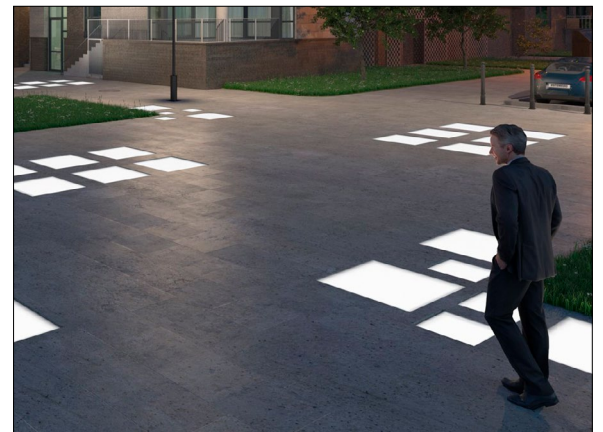

ORDERING INFORMATION

Example: LM07.103864.US.60.DI.BC. Accessories / Power Supplies ordered separately.

____	____	____	____
Model No.	Finish	Optic	CCT
LM07.103862.US (Q1 - 15W)	60 - Sandblasted	DI - Diffuse	BC - 2700K
LM07.103863.US (Q2 - 30W)	A1 - Antislip		BP - 3000K
LM07.103864.US (Q3 - 45W)			BF - 4000K
LM07.103919.US (Q4 - 60W)			
LM07.103920.US (Q5 - 76W)			

Job Name/Date:

Fixture Type Designation: