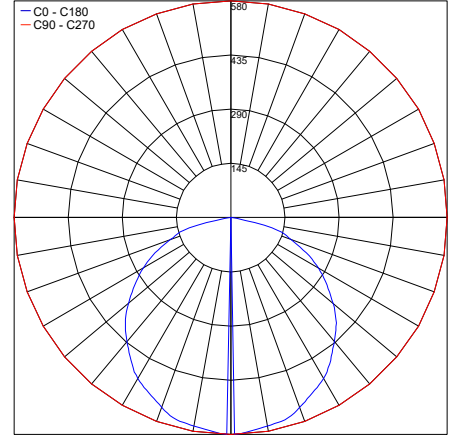

UL 676

Fixture Dimensions - See page 2

TECHNICAL DATA

Wattage / Input	15W, 30W, 45W, 60W, 76W
Power Supply	Remote, not included. Consult Factory.
Construction	Body: Stainless Steel Lens: Extra Clear Tempered Glass Cable Length: 1.64'
CCT	2700K, 3000K, 4000K (RGBW or Tunable White on request)
BUG Rating	B1-U0-G0
Delivered Lumens	800-4000 lm (3000K)
Efficacy	53 lm/W (3000K)
Optics	Diffuse
Finishes	Sandblasted or Antislip Glass
Fixture Dimensions	9.8" Square x 1.6" h (Q1) 19.7" Square x 1.6" h (Q2) 29.5" Square x 1.6" h (Q3) 39.4" Square x 1.6" h (Q4) 49.2" Square x 1.6" h (Q5)
Color Consistency	3-Step MacAdam
IP Rating	IP68 - Submersible to 5 m (16.4')
Impact Resistance	IK10
Driveover Capacity	Up to 11,000 lbs

PHOTOMETRIC DATA

Q1

Maximum Candela = 193.2

Q2

Maximum Candela = 386.4

Q3

Maximum Candela = 579.6

Q4