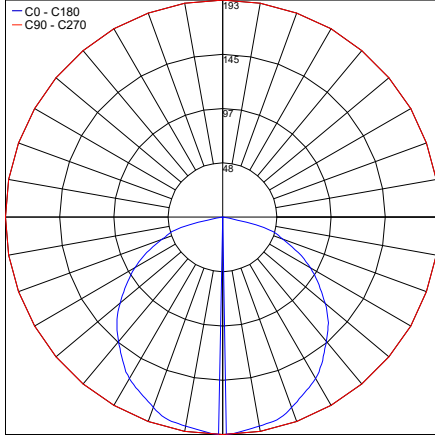

UL 676

Fixture Dimensions - See page 2

TECHNICAL DATA

Wattage / Input	15W, 30W, 45W, 60W, 76W
Power Supply	Remote, not included. Consult Factory.
Construction	Body: Stainless Steel Lens: Extra Clear Tempered Glass Cable Length: 1.64'
CCT	2700K, 3000K, 4000K (RGBW or Tunable White on request)
BUG Rating	B1-U0-G0
Delivered Lumens	800-4000 lm (3000K)
Efficacy	53 lm/W (3000K)
Optics	Diffuse
Finishes	Sandblasted or Antislip Glass
Fixture Dimensions	9.8" Square x 1.6" h (Q1) 19.7" Square x 1.6" h (Q2) 29.5" Square x 1.6" h (Q3) 39.4" Square x 1.6" h (Q4) 49.2" Square x 1.6" h (Q5)
Color Consistency	3-Step MacAdam
IP Rating	IP68 - Submersible to 5 m (16.4')
Impact Resistance	IK10
Driveover Capacity	Up to 11,000 lbs

FIXTURE DIMENSIONS

SUGGESTED POWER SUPPLIES

Consult Factory

ACCESSORIES - Installation

LM20.104000 (Q1 - 10.2" x 10.2" x 3.9" h)
LM20.104001 (Q2 - 20.0" x 20.0" x 3.9" h)
LM20.104002 (Q3 - 29.8" x 29.8" x 3.9" h)
LM20.104003 (Q4 - 39.7" x 39.7" x 3.9" h)
LM20.104004 (Q5 - 47.6" x 47.6" x 3.9" h)
IP68 Housing

PHOTOMETRIC DATA

Q1

Maximum Candela = 193.2

Q2

Maximum Candela = 386.4

Q3

Maximum Candela = 579.6

Q4