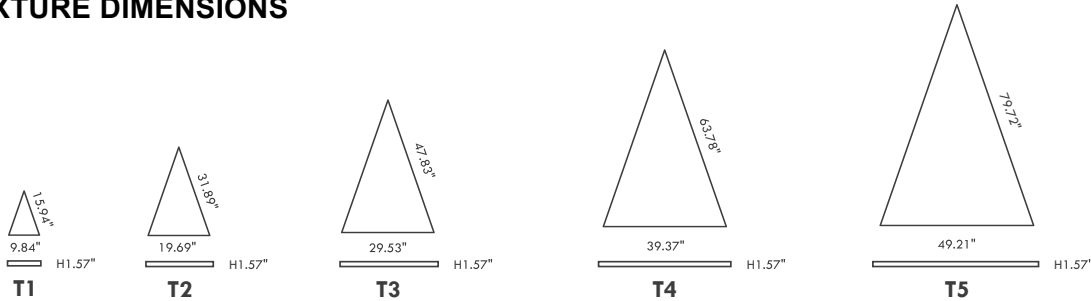

### TECHNICAL DATA

<b>Wattage / Input</b>	16W, 33W, 45W, 60W, 76W (24VDC)
<b>Power Supply</b>	Remote, not included. See page 2.
<b>Construction</b>	Body: Stainless Steel Lens: Extra Clear Tempered Glass Cable Length: 1.64'
<b>CCT</b>	2700K, 3000K, 4000K (RGBW or Tunable White on request)
<b>BUG Rating</b>	B0-U0-G0
<b>Delivered Lumens</b>	1360-6800 lm (3000K)
<b>Efficacy</b>	83-89.5 lm/W (3000K)
<b>Optics</b>	Diffuse
<b>Finishes</b>	Sandblasted or Antislip Glass
<b>Fixture Dimensions</b> <i>(all are 1.6" h)</i>	9.8" x 15.9" x 15.9" (T1) 19.7" x 31.9" x 31.9" (T2) 29.5" x 47.3" x 47.3" (T3) 39.4" x 63.8" x 63.8" (T4) 49.2" x 79.7" x 79.7" (T5)
<b>Color Consistency</b>	3-Step MacAdam
<b>IP Rating</b>	IP68 - Submersible to 5 m (16.4')
<b>Impact Resistance</b>	IK10
<b>Driveover Capacity</b>	Up to 11,000 lbs

### FIXTURE DIMENSIONS