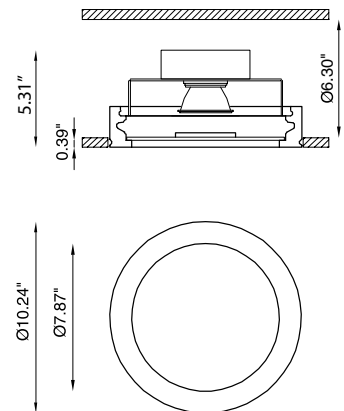

TECHNICAL DATA

Wattage / Input	27W (700mA)
Power Supply	Remote, not included. See page 2.
Construction	Body: Coral® Lens: 0.39" Rearward Frosted Glass
CCT	3000K (2700K, 4000K on request)
CRI	>90
Delivered Lumens	1711 lm (3000K)
Efficacy	63.4 lm/W
Optics	40°
Finishes	Coral® Plaster
Fixture Dimensions	Ø10.24" x 5.31" h
Cut-out Dimension	Ø10.63"
Aperature	Ø7.87"
Fixture Weight	4.63 lbs
IP Rating	IP40

Fixture Dimensions

ORDERING INFORMATION

Example: BU4441.00.30.US. Accessories / Power Supplies ordered separately.

BU4441	00		US
Model No.	Finish	CCT	
BU4441	00 - Coral®	30 - 3000K (standard) 27 - 2700K (on request) 40 - 4000K (on request)	US