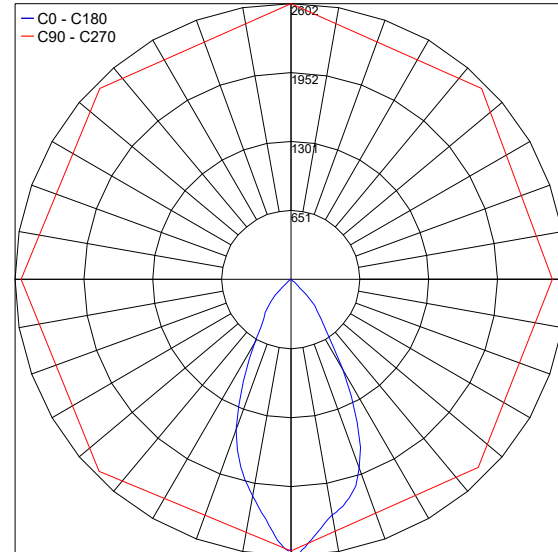

SUGGESTED POWER SUPPLIES

700mA

Part Number	Description	Input/Output	# of Fixtures
PPLT00480-P	0-10V Dimming to 1.0%	120-277VAC to 700mA, 30W, Class 2	1-1
PPLT00261	Leading / Trailing Edge Dimming to 10% (120V only)	120-277VAC to 700mA, 32W, Class 2	1-1
PPLT00309-P	0-10V Dimming to 0.1%	120-277VAC to 700mA, 50W, Class 2	1-1

Suggested Lutron Compatible

Part Number	Option	Lutron SKU	Dim Range	Description	Input/Output	# of Fixtures
PPLT00181	L3DAE / L3DA3W	L3DA	100%-1%	Hi-Lume™ 1% EcoSystem™ or 1% 3-Wire LED Driver	120-277VAC to 700mA, 38W, Class 2	1-1

For other power supply options consult factory.

ACCESSORIES

Installation - Consult Factory for Back Box

PHOTOMETRIC DATA

Note: All Photometry is 3000K

Maximum Candela = 2602.4

PHOTOMETRIC FILENAME : MAXI RIM LED BU4441.00.IES

Job Name/Date:

Fixture Type Designation: