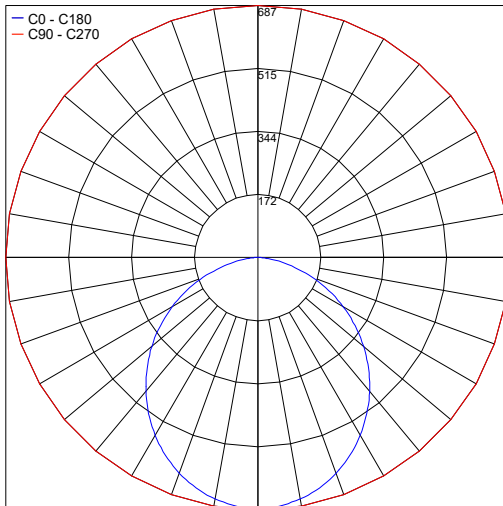

PHOTOMETRIC DATA

Note: all photometry is 3000K

Maximum Candela = 687.2

PHOTOMETRIC FILENAME : MIKADO BU1135BL4S00E30ND 30W 3000K.IES

Job Name/Date:

Fixture Type Designation: