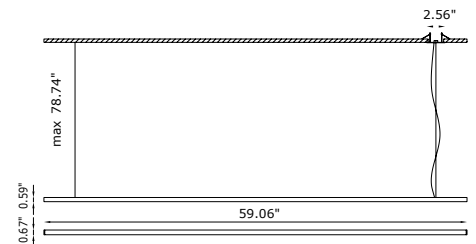

TECHNICAL DATA

Wattage / Input	30W (24VDC)
Power Supply	Remote, not included. See page 2.
Construction	Body: Aluminum Lens: Opal Diffused Satin
CCT	3000K (2700K, 4000K on request)
CRI	>90
LED Lumens	1828 lm (3000K)
Efficacy	60.9 lm/W (3000K)
Optics	Diffuse
Finishes	Black Anodized
Fixture Dimensions	59.06" l x 0.67" w x 0.59" h
Cutout Dimensions	Ø2.17"
Cable Length	6.56" max length
Fixture Weight	3.31 lbs
IP Rating	IP40

Fixture Dimensions