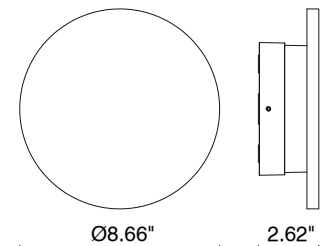

ADA Compliant

TECHNICAL DATA

Wattage / Input	13W (120-277VAC)
Power Supply	Integral 0-10V Dimming
Construction	Body: Die-Cast Aluminum Lens: UV Stabilized Optical Polycarbonate Wall Fixing Bracket: Stainless Steel
CCT	2700K, 3000K, 4000K
BUG Rating	B0-U3-G1 (3000K)
Delivered Lumens	900 lm (3000K) 945 lm (4000K)
Efficacy	90 lm/W (3000K) 94.5 lm/W (4000K)
Optics	360°
Finishes	Paintable Porous Natural Clay Material
Fixture Dimensions	Ø8.7" x 2.6" w (Round) 8.7" x 8.7" (Square)
IP Rating	IP65

Fixture Dimensions

Job Name/Date:

Fixture Type Designation:

PHOTOMETRIC DATA

Note: All photometry is 3000K

Maximum Candela = 115.9

PHOTOMETRIC FILENAME : MIMICRY ROUND 3000K.IES

Maximum Candela = 120.4