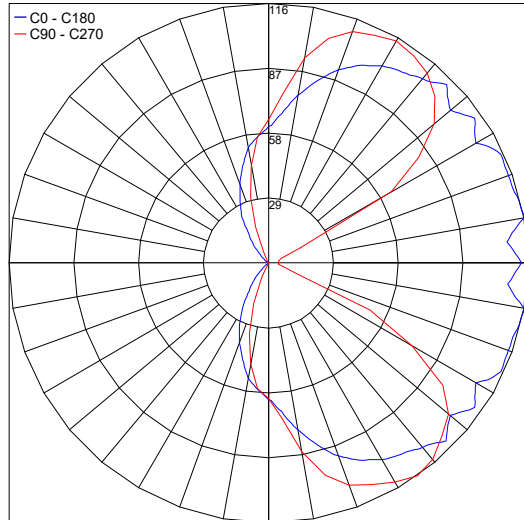

ADA Compliant

TECHNICAL DATA

Wattage / Input	13W (120-277VAC)
Power Supply	Integral 0-10V Dimming
Construction	Body: Die-Cast Aluminum Lens: UV Stabilized Optical Polycarbonate Wall Fixing Bracket: Stainless Steel
CCT	2700K, 3000K, 4000K
BUG Rating	B0-U3-G1 (3000K)
Delivered Lumens	900 lm (3000K) 945 lm (4000K)
Efficacy	90 lm/W (3000K) 94.5 lm/W (4000K)
Optics	360°
Finishes	Paintable Porous Natural Clay Material
Fixture Dimensions	Ø8.7" x 2.6" w (Round) 8.7" x 8.7" (Square)
IP Rating	IP65

Fixture Dimensions

Job Name/Date:

Fixture Type Designation:

PHOTOMETRIC DATA

Note: All photometry is 3000K

Maximum Candela = 115.9

PHOTOMETRIC FILENAME : MIMICRY ROUND 3000K.IES

Maximum Candela = 120.4