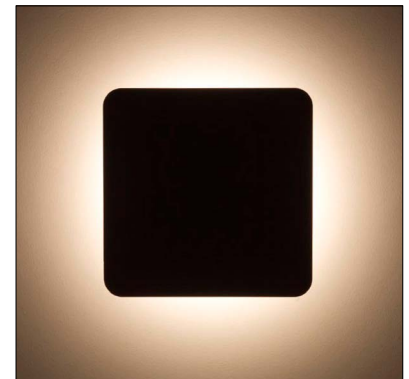

Mimicry is a round or square wall-mounted, IP65-rated LED luminaire with 360° radial light emission, suitable for outdoor installation. With a cover made of a partially porous natural material, it is resistant to the most extreme weather conditions and paintable with waterbased colors, giving the possibility of either a perfectly integrated fixture or a contrasting one with the aesthetics of the facade.

ADA Compliant

TECHNICAL DATA

Wattage / Input	13W (120-277VAC)
Power Supply	Integral 0-10V Dimming
Construction	Body: Die-Cast Aluminum Lens: UV Stabilized Optical Polycarbonate Wall Fixing Bracket: Stainless Steel
CCT	2700K, 3000K, 4000K
BUG Rating	B0-U3-G1 (3000K)
Delivered Lumens	900 lm (3000K) 945 lm (4000K)
Efficacy	90 lm/W (3000K) 94.5 lm/W (4000K)
Optics	360°
Finishes	Paintable Porous Natural Clay Material
Fixture Dimensions	Ø8.7" x 2.6" w (Round) 8.7" x 8.7" (Square)
IP Rating	IP65