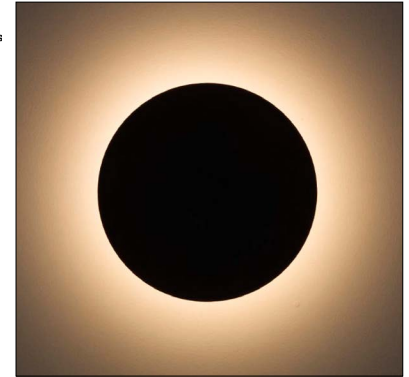

Mimicry is a round or square wall-mounted, IP65-rated LED luminaire with 360° radial light emission, suitable for outdoor installation. With a cover made of a partially porous natural material, it is resistant to the most extreme weather conditions and paintable with waterbased colors, giving the possibility of either a perfectly integrated fixture or a contrasting one with the aesthetics of the facade.

ADA Compliant

TECHNICAL DATA

Wattage / Input	13W (120-277VAC)
Power Supply	Integral 0-10V Dimming
Construction	Body: Die-Cast Aluminum Lens: UV Stabilized Optical Polycarbonate Wall Fixing Bracket: Stainless Steel
CCT	2700K, 3000K, 4000K
BUG Rating	B0-U3-G1 (3000K)
Delivered Lumens	900 lm (3000K) 945 lm (4000K)
Efficacy	90 lm/W (3000K) 94.5 lm/W (4000K)
Optics	360°
Finishes	Paintable Porous Natural Clay Material
Fixture Dimensions	Ø8.7" x 2.6" w (Round) 8.7" x 8.7" (Square)
IP Rating	IP65