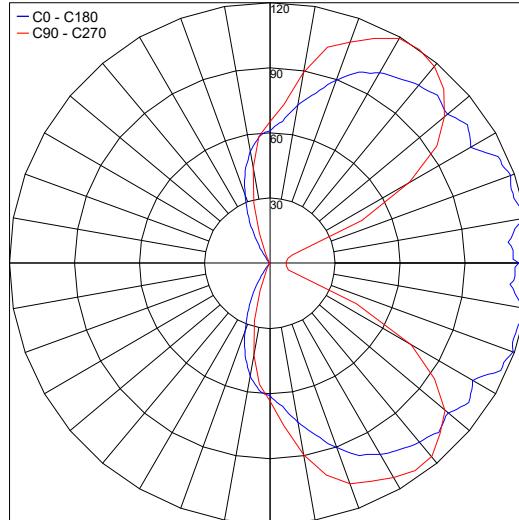

ADA Compliant

TECHNICAL DATA

Wattage / Input	13W (120-277VAC)
Power Supply	Integral 0-10V Dimming
Construction	Body: Die-Cast Aluminum Lens: UV Stabilized Optical Polycarbonate Wall Fixing Bracket: Stainless Steel
CCT	2700K, 3000K, 4000K
BUG Rating	B0-U3-G1 (3000K)
Delivered Lumens	900 lm (3000K) 945 lm (4000K)
Efficacy	90 lm/W (3000K) 94.5 lm/W (4000K)
Optics	360°
Finishes	Paintable Porous Natural Clay Material
Fixture Dimensions	Ø8.7" x 2.6" w (Round) 8.7" x 8.7" (Square)
IP Rating	IP65

ORDERING INFORMATION

Example: D901822010.US.

Model No.

- D901832000.US** - Round 2700K - Integral 0-10V Dimming
- D901812000.US** - Round 3000K - Integral 0-10V Dimming
- D901822000.US** - Round 4000K - Integral 0-10V Dimming
- D901832010.US** - Square 2700K - Integral 0-10V Dimming
- D901812010.US** - Square 3000K - Integral 0-10V Dimming
- D901822010.US** - Square 4000K - Integral 0-10V Dimming

Fixture Dimensions

Job Name/Date:

Fixture Type Designation:

PHOTOMETRIC DATA

Note: All photometry is 3000K

Maximum Candela = 115.9

PHOTOMETRIC FILENAME : MIMICRY ROUND 3000K.IES

Maximum Candela = 120.4