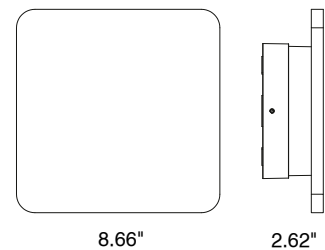

ADA Compliant

TECHNICAL DATA

Wattage / Input	13W (120-277VAC)
Power Supply	Integral 0-10V Dimming
Construction	Body: Die-Cast Aluminum Lens: UV Stabilized Optical Polycarbonate Wall Fixing Bracket: Stainless Steel
CCT	2700K, 3000K, 4000K
BUG Rating	B0-U3-G1 (3000K)
Delivered Lumens	900 lm (3000K) 945 lm (4000K)
Efficacy	90 lm/W (3000K) 94.5 lm/W (4000K)
Optics	360°
Finishes	Paintable Porous Natural Clay Material
Fixture Dimensions	Ø8.7" x 2.6" w (Round) 8.7" x 8.7" (Square)
IP Rating	IP65

Fixture Dimensions

Job Name/Date:

Fixture Type Designation:

PHOTOMETRIC DATA

Note: All photometry is 3000K

Maximum Candela = 115.9

PHOTOMETRIC FILENAME : MIMICRY ROUND 3000K.IES

Maximum Candela = 120.4