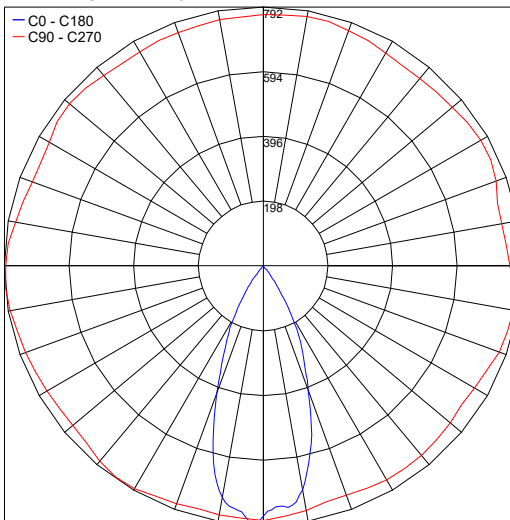

TECHNICAL DATA

Wattage / Input	3.8W (350mA) 4.3W (250mA - Halosphere version)
Power Supply	Remote, not included. See page 2.
CCT	2700K, 3000K (4000K on request) 1800-3000K (Dim to Warm)
CRI	>90
Delivered Lumens	342 lm (3000K) 389 lm (Dim to Warm - Halosphere)
Efficacy	90 lm/W (3000K) 90.5 lm/W (Dim to Warm - Halosphere)
Optics	36°, 40° (Halosphere version)
Finishes	Textured White, Textured Black
LED Source	LUXEON M or HALOSPHERE LED
Fixture Dimensions	Ø1.93" x 1.77"
Cutout Dimensions	Ø1.57"
Installation Depth	2.36"
Fixture Weight	0.44 lbs
IP Rating	IP20 (IP54 also available - see below)

PHOTOMETRIC DATA

Note all Photometry is 3000K

Maximum Candela = 696

PHOTOMETRIC FILENAME : MINI HELAX 400.IES

Maximum Candela = 791.7

PHOTOMETRIC FILENAME : MINI HELAX HALOSPHERE.IES

Job Name/Date:

Fixture Type Designation: