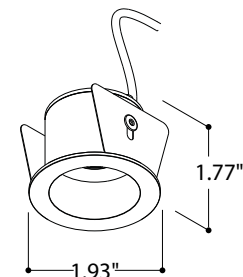

MINI HELAX

400 and Halosphere

Mini Helax is a minimalist, round, recessed LED downlight with a deep-set, glare-free light source suitable for indoor installation on ceilings. It comes in 2 static white temperatures as well as a dim to warm Halosphere version. It is available in 3 optics options and a textured white or black finish.

TECHNICAL DATA

Wattage / Input	3.8W (350mA) 4.3W (250mA - Halosphere version)
Power Supply	Remote, not included. See page 2.
CCT	2700K, 3000K (4000K on request) 1800-3000K (Dim to Warm)
CRI	>90
Delivered Lumens	342 lm (3000K) 389 lm (Dim to Warm - Halosphere)
Efficacy	90 lm/W (3000K) 90.5 lm/W (Dim to Warm - Halosphere)
Optics	36°, 40° (Halosphere version)
Finishes	Textured White, Textured Black
LED Source	LUXEON M or HALOSPHERE LED
Fixture Dimensions	Ø1.93" x 1.77"
Cutout Dimensions	Ø1.57"
Installation Depth	2.36"
Fixture Weight	0.44 lbs
IP Rating	IP20 (IP54 also available - see below)

Fixture Dimensions

ORDERING INFORMATION

Example: T178937. Power Supplies ordered separately.

Model No.	Description
T178930	Mini Helax 400 - 2700K, Textured White, IP20
T178936	Mini Helax 400 - 2700K, Textured Black, IP20
T178931	Mini Helax 400 - 3000K, Textured White, IP20
T178937	Mini Helax 400 - 3000K, Textured Black, IP20
T178927	Mini Helax Halosphere - 1800-3000K, Textured White, IP20
T178928	Mini Helax Halosphere - 1800-3000K, Textured Black, IP20

PHOTOMETRIC DATA

Note all Photometry is 3000K

Maximum Candela = 696

PHOTOMETRIC FILENAME : MINI HELAX 400.IES

Maximum Candela = 791.7

PHOTOMETRIC FILENAME : MINI HELAX HALOSPHERE.IES

Job Name/Date:

Fixture Type Designation: