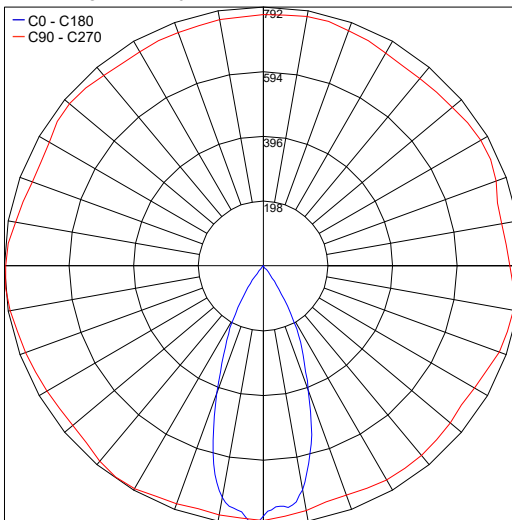

TECHNICAL DATA

Wattage / Input	3.8W (350mA) 4.3W (250mA - Halosphere version)
Power Supply	Remote, not included. See page 2.
CCT	2700K, 3000K (4000K on request) 1800-3000K (Dim to Warm)
CRI	>90
Delivered Lumens	342 lm (3000K) 389 lm (Dim to Warm - Halosphere)
Efficacy	90 lm/W (3000K) 90.5 lm/W (Dim to Warm - Halosphere)
Optics	36°, 40° (Halosphere version)
Finishes	Textured White, Textured Black
LED Source	LUXEON M or HALOSPHERE LED
Fixture Dimensions	Ø1.93" x 1.77"
Cutout Dimensions	Ø1.57"
Installation Depth	2.36"
Fixture Weight	0.44 lbs
IP Rating	IP20 (IP54 also available - see below)

PHOTOMETRIC DATA

Note all Photometry is 3000K

Maximum Candela = 696

PHOTOMETRIC FILENAME : MINI HELAX 400.IES

Maximum Candela = 791.7

PHOTOMETRIC FILENAME : MINI HELAX HALOSPHERE.IES

Job Name/Date:

Fixture Type Designation: