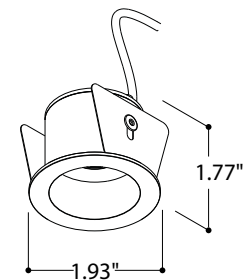

MINI HELAX

400 and Halosphere

Mini Helax is a minimalist, round, recessed LED downlight with a deep-set, glare-free light source suitable for indoor installation on ceilings. It comes in 2 static white temperatures as well as a dim to warm Halosphere version. It is available in 3 optics options and a textured white or black finish.

TECHNICAL DATA

Wattage / Input	3.8W (350mA) 4.3W (250mA - Halosphere version)
Power Supply	Remote, not included. See page 2.
CCT	2700K, 3000K (4000K on request) 1800-3000K (Dim to Warm)
CRI	>90
Delivered Lumens	342 lm (3000K) 389 lm (Dim to Warm - Halosphere)
Efficacy	90 lm/W (3000K) 90.5 lm/W (Dim to Warm - Halosphere)
Optics	36°, 40° (Halosphere version)
Finishes	Textured White, Textured Black
LED Source	LUXEON M or HALOSPHERE LED
Fixture Dimensions	Ø1.93" x 1.77"
Cutout Dimensions	Ø1.57"
Installation Depth	2.36"
Fixture Weight	0.44 lbs
IP Rating	IP20 (IP54 also available - see below)

Fixture Dimensions

ORDERING INFORMATION

Example: T178937. Power Supplies ordered separately.

Model No.	Description
T178930	Mini Helax 400 - 2700K, Textured White, IP20
T178936	Mini Helax 400 - 2700K, Textured Black, IP20
T178931	Mini Helax 400 - 3000K, Textured White, IP20
T178937	Mini Helax 400 - 3000K, Textured Black, IP20
T178927	Mini Helax Halosphere - 1800-3000K, Textured White, IP20
T178928	Mini Helax Halosphere - 1800-3000K, Textured Black, IP20

PHOTOMETRIC DATA

Note all Photometry is 3000K

Maximum Candela = 696

PHOTOMETRIC FILENAME : MINI HELAX 400.IES

Maximum Candela = 791.7

PHOTOMETRIC FILENAME : MINI HELAX HALOSPHERE.IES

Job Name/Date:

Fixture Type Designation: