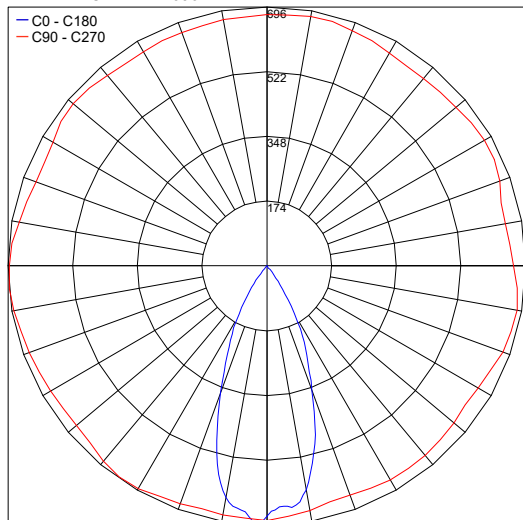

TECHNICAL DATA

Wattage / Input	3.8W (350mA) 4.3W (250mA - Halosphere version)
Power Supply	Remote, not included. See page 2.
CCT	2700K, 3000K (4000K on request) 1800-3000K (Dim to Warm)
CRI	>90
Delivered Lumens	342 lm (3000K) 389 lm (Dim to Warm - Halosphere)
Efficacy	90 lm/W (3000K) 90.5 lm/W (Dim to Warm - Halosphere)
Optics	36°, 40° (Halosphere version)
Finishes	Textured White, Textured Black
LED Source	LUXEON M or HALOSPHERE LED
Fixture Dimensions	Ø1.93" x 1.77"
Cutout Dimensions	Ø1.57"
Installation Depth	2.36"
Fixture Weight	0.44 lbs
IP Rating	IP20 (IP54 also available - see below)

Fixture Dimensions

ORDERING INFORMATION

Example: T178937. Power Supplies ordered separately.

Model No.	Description
T178930	Mini Helax 400 - 2700K, Textured White, IP20
T178936	Mini Helax 400 - 2700K, Textured Black, IP20
T178931	Mini Helax 400 - 3000K, Textured White, IP20
T178937	Mini Helax 400 - 3000K, Textured Black, IP20
T178927	Mini Helax Halosphere - 1800-3000K, Textured White, IP20
T178928	Mini Helax Halosphere - 1800-3000K, Textured Black, IP20

PHOTOMETRIC DATA

Note all Photometry is 3000K

Maximum Candela = 696

PHOTOMETRIC FILENAME : MINI HELAX 400.IES

Maximum Candela = 791.7

PHOTOMETRIC FILENAME : MINI HELAX HALOSPHERE.IES

Job Name/Date:

Fixture Type Designation: