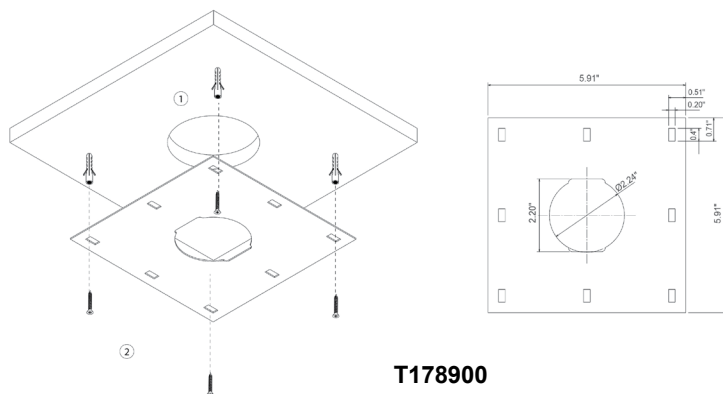

TECHNICAL DATA

Wattage / Input	3.8W (350mA) 4.3W (250mA - Halosphere version)
Power Supply	Remote, not included. See page 2.
CCT	2700K, 3000K (4000K on request) 1800-3000K (Dim to Warm)
CRI	>90
Delivered Lumens	342 lm (3000K) 389 lm (Dim to Warm - Halosphere)
Efficacy	90 lm/W (3000K) 90.5 lm/W (Dim to Warm - Halosphere)
Optics	36°, 40° (Halosphere version)
Finishes	Textured White, Textured Black
LED Source	LUXEON M or HALOSPHERE LED
Fixture Dimensions	Ø1.93" x 1.77"
Cutout Dimensions	Ø1.57"
Installation Depth	2.36"
Fixture Weight	0.44 lbs
IP Rating	IP20 (IP54 also available - see below)

Fixture Dimensions

ORDERING INFORMATION

Example: T178937. Power Supplies ordered separately.

Model No.	Description
T178930	Mini Helax 400 - 2700K, Textured White, IP20
T178936	Mini Helax 400 - 2700K, Textured Black, IP20
T178931	Mini Helax 400 - 3000K, Textured White, IP20
T178937	Mini Helax 400 - 3000K, Textured Black, IP20
T178927	Mini Helax Halosphere - 1800-3000K, Textured White, IP20
T178928	Mini Helax Halosphere - 1800-3000K, Textured Black, IP20

Job Name/Date:

Fixture Type Designation:

MINI HELAX

400 and Halosphere

SUGGESTED POWER SUPPLIES
 Consult Factory for Power Supply Options

ACCESSORIES - Installation

T178900
 Installation Frame for Plaster - cutout 1.57"

PHOTOMETRIC DATA

Note all Photometry is 3000K

Maximum Candela = 696

PHOTOMETRIC FILENAME : MINI HELAX 400.IES

Maximum Candela = 791.7

PHOTOMETRIC FILENAME : MINI HELAX HALOSPHERE.IES

Job Name/Date:

Fixture Type Designation: