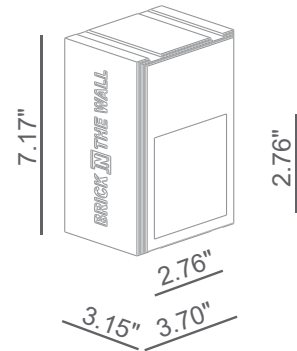

MINI SQUARE IP20

Mini Square are recessed wall luminaires made of Calcyt® plaster that can be used as an uplight or downlight orientation lighting. It is the baby brother of the Normall series and they are available as indoor (IP20), bathroom or outdoor (IP54) versions in 5 color temperatures.

TECHNICAL DATA

Wattage / Input	1W, 2W, 4W (350mA)
Power Supply	Remote, not included. See page 2.
Construction	Body: CALCYT® plaster
CCT	2200K, 2700K, 3000K, 4000K, Royal Blue
CRI	>90 and >80
Delivered Lumens	—
Efficacy	—
Optics	Fixed
Finishes	Paintable Plaster
Fixture Dimensions	3.70" l x 3.15" w x 7.17" h
Cut-out Dimension	4.02" x 7.48"
Aperature	2.76" x 2.76"
Color Consistency	3-Step MacAdam
IP Rating	IP20

Ceiling Cut-Out: 4.02" x 7.48"
Fixture Dimensions

ORDERING INFORMATION

Example: 150 60 200. Accessories / Power Supplies ordered separately.

Model No.	Description	Model No.	Description
150 60 500 - 2200K	1W, 100 lm, CRI 80, IP20 Indoor	150 61 500 - 2200K	4W, 400 lm, CRI 80, IP20 Indoor
150 60 000 - 2700K	1W, 100 lm, CRI 90, IP20 Indoor	150 61 000 - 2700K	4W, 400 lm, CRI 90, IP20 Indoor
150 60 100 - 3000K	1W, 100 lm, CRI 90, IP20 Indoor	150 61 100 - 3000K	4W, 400 lm, CRI 90, IP20 Indoor
150 60 200 - 4000K	1W, 100 lm, CRI 90, IP20 Indoor	150 61 200 - 4000K	4W, 400 lm, CRI 90, IP20 Indoor
150 60 300 - Royal Blue	1W, 100 lm, IP20 Indoor	150 61 300 - Royal Blue	4W, 400 lm, IP20 Indoor
150 62 500 - 2200K	2W, 200 lm, CRI 80, IP20 Indoor		
150 62 000 - 2700K	2W, 200 lm, CRI 90, IP20 Indoor		
150 62 100 - 3000K	2W, 200 lm, CRI 90, IP20 Indoor		
150 62 200 - 4000K	2W, 200 lm, CRI 90, IP20 Indoor		
150 62 300 - Royal Blue	2W, 200 lm, IP20 Indoor		