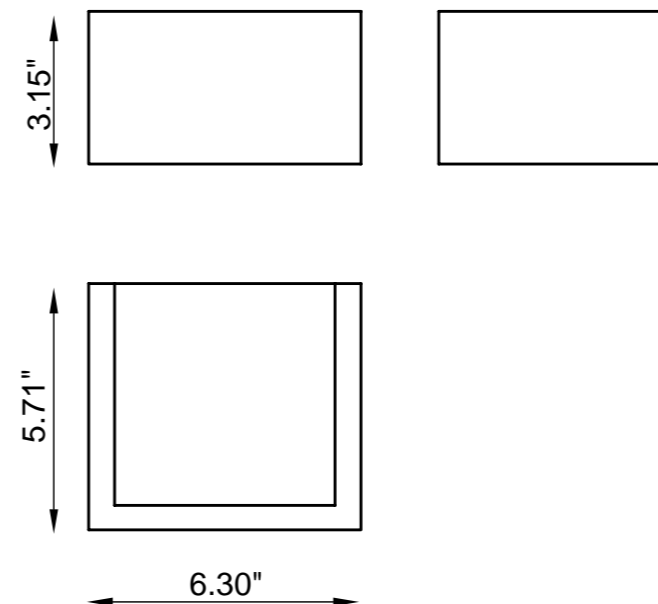

MINIMAL

Minimalist in its style, with a highly performing light output: Minimal is an indirect light wall lamp for indoor spaces made of AirCoral[®] that plays with architectures, giving them shape and volume.

The product is integrated inside surfaces thanks to a non-invasive design: a game of balance between linearity and creativity, for an innovative and never ordinary project approach.

designplan[®] 

79 Trenton Avenue
Frenchtown, NJ 08825

www.designplan.com

Tel: (908) 996-7710
Fax: (908) 996-7042

TECHNICAL FEATURES

Code	BU2938.AC.US
Type	Wall lamp 
Material	AC: AirCoral [®]
Absorption capacity*	46.17 ft ²
Mounting	Wall mounting
IP rating	IP20
Lamp type	LED 
Lamp wattage	18W
Luminous efficacy	1300 lm
Light distribution	Wide beam 120°
Light color	White 3000K

* The absorption capacity per ft³ calculated by the American organization TCNA (Tile Council of North America) is measured for an average room of 8.86' in height and therefore expressed in ft²