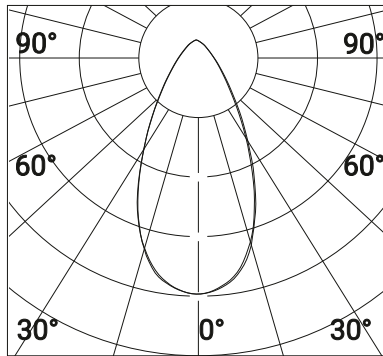

Pole Connector

Ø2.36"
D90255 - Aluminum

PHOTOMETRIC DATA

30°

65°

Asymmetric

Street

Job Name/Date: