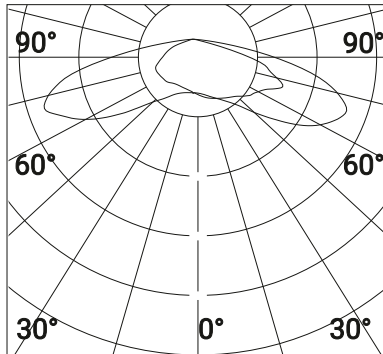

Pole Connector

Ø2.36"
D90255 - Aluminum

PHOTOMETRIC DATA

30°

65°

Asymmetric

Street

Job Name/Date: