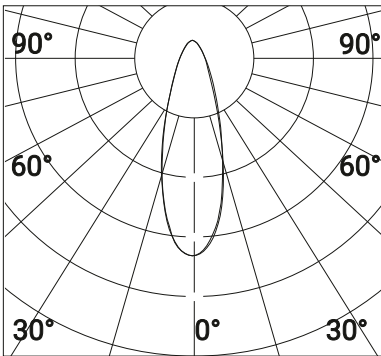

Fixture Dimensions

Fixture wires to remote junction box (provided by others)

ORDERING INFORMATION

Example: D900521054.US Accessories sold separately, see page 2

D9005			US
Model No.	Description (CCT, Optics)	Finish	
D9005	1105 - 3000K, 30°	2 - White	US
	2105 - 4000K, 30°	3 - Sand	
	1106 - 3000K, 65°	4 - Graphite	
	2106 - 4000K, 65°	5 - Aluminum	
	1107 - 3000K, Asymmetric		
	2107 - 4000K, Asymmetric		
	1108 - 3000K, Street		
	2108 - 4000K, Street		

Pole Connector

Ø2.36"
D90255 - Aluminum

PHOTOMETRIC DATA

30°

65°

Asymmetric

Street

Job Name/Date: