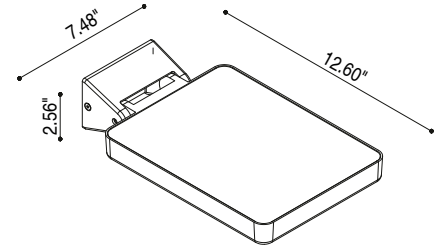

MIRÒN 24

Miròn is an IP65-rated adjustable outdoor floodlight for installation on walls, solid surfaces, or poles. There are 2 sizes - Miròn 16, the smaller with 16 LEDs, and Miròn 24, the larger with 24 LEDs. Miròn is adjustable -20° to +90° and is available in 2 color temps, 4 finishes and 4 optical options. Fixture wires to remote junction box (provided by others).

TECHNICAL DATA

Wattage / Input	36W (120VAC)
Power Supply	Integral (0-10V Dimming)
Construction	Body: Die-Cast Aluminum Lens: Tempered, Transparent Glass
CCT	3000K, 4000K
CRI	>80
BUG Rating	B3-U1-G0 (65°)
Delivered Lumens	4805 lm (65°, 3000K) 4330 lm (street, 3000K)
Efficacy	119.5 lm/W (65°, 3000K) 107.7 lm/W (street, 3000K)
Optics	30°, 65°, Asymmetric, Street
LED Source	24 Power LEDs
Finishes	4 Standard, See Below
Fixture Dimensions	12.60" l x 7.48" w x 2.56" h
IP Rating	IP65

Fixture Dimensions

Fixture wires to remote junction box (provided by others)

ORDERING INFORMATION

Example: D900521054.US Accessories sold separately, see page 2

D9005			US
Model No.	Description (CCT, Optics)	Finish	
D9005	1105 - 3000K, 30°	2 - White	US
	2105 - 4000K, 30°	3 - Sand	
	1106 - 3000K, 65°	4 - Graphite	
	2106 - 4000K, 65°	5 - Aluminum	
	1107 - 3000K, Asymmetric		
	2107 - 4000K, Asymmetric		
	1108 - 3000K, Street		
	2108 - 4000K, Street		

Pole Connector

Ø2.36"
D90255 - Aluminum

PHOTOMETRIC DATA

30°

65°

Asymmetric

Street

Job Name/Date: