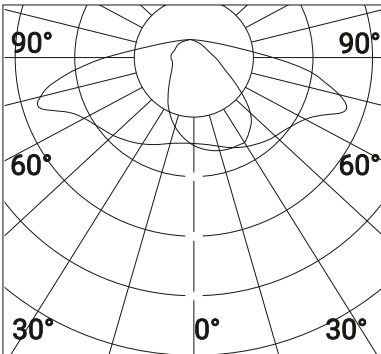

Pole Connector

Ø2.36"
D90255 - Aluminum

PHOTOMETRIC DATA

30°

65°

Asymmetric

Street

Job Name/Date: