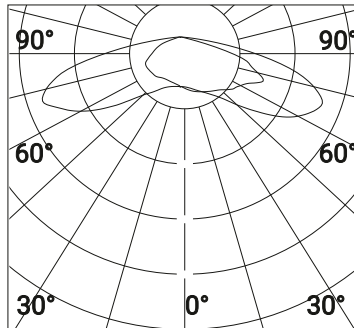

corten

Pole Connector

Ø2.36"
D90255 - Aluminum

PHOTOMETRIC DATA

30°

Asymmetric

65°

Street