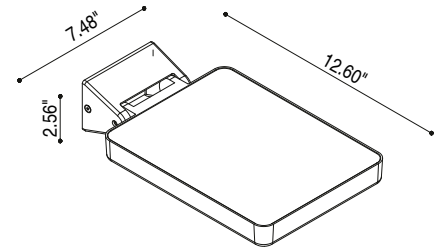

MIRÒN 24

Miròn is an IP65-rated adjustable outdoor floodlight for installation on walls, solid surfaces, or poles. There are 2 sizes - Miròn 16, the smaller with 16 LEDs, and Miròn 24, the larger with 24 LEDs. Miròn is adjustable -20° to +90° and is available in 3 color temps, 5 finishes and 4 optical options. Fixture wires to remote junction box (provided by others).

TECHNICAL DATA

Wattage / Input	36W (120VAC)
Power Supply	Integral (0-10V Dimming)
Construction	Body: Die-Cast Aluminum Lens: Tempered, Transparent Glass
CCT	2700K, 3000K, 4000K
CRI	>80
BUG Rating	B3-U1-G0 (65°)
Delivered Lumens	4805 lm (65°, 3000K) 4330 lm (street, 3000K)
Efficacy	119.5 lm/W (65°, 3000K) 107.7 lm/W (street, 3000K)
Optics	30°, 65°, Asymmetric, Street
LED Source	24 Power LEDs
Finishes	5 Standard, See Below
Fixture Dimensions	12.60" l x 7.48" w x 2.56" h
IP Rating	IP65
Impact Resistance	IK07

Fixture Dimensions

Fixture wires to remote junction box
(provided by others)

ORDERING INFORMATION

Example: D900521054.US Accessories sold separately, see page 2

D9005				US
Model No.	CCT	Optics	Finish	
D9005	310 - 2700K	5 - 30°	2 - White	US
	110 - 3000K	6 - 65°	3 - Sand	
	210 - 4000K	7 - Asymmetric	4 - Graphite	
		8 - Street	5 - Aluminum	
			8 - Corten	

corten

Pole Connector

Ø2.36"
D90255 - Aluminum

PHOTOMETRIC DATA

30°

Asymmetric

65°

Street