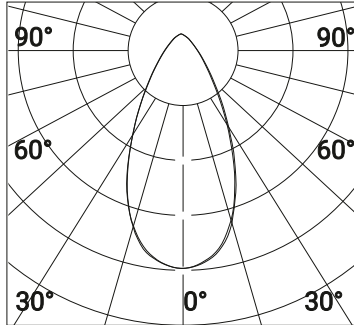

Fixture Dimensions

Fixture wires to remote junction box
(provided by others)

ORDERING INFORMATION

Example: D900521054.US Accessories sold separately, see page 2

D9005				US
Model No.	CCT	Optics	Finish	
D9005	310 - 2700K	5 - 30°	2 - White	US
	110 - 3000K	6 - 65°	3 - Sand	
	210 - 4000K	7 - Asymmetric	4 - Graphite	
		8 - Street	5 - Aluminum	
			8 - Corten	

corten

Pole Connector

Ø2.36"
D90255 - Aluminum

PHOTOMETRIC DATA

30°

Asymmetric

65°

Street