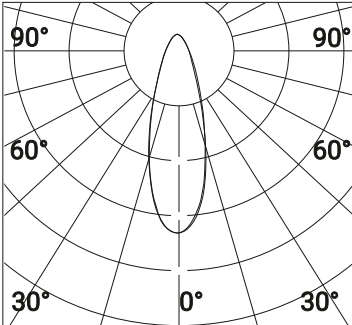

corten

Pole Connector

Ø2.36"
D90255 - Aluminum

PHOTOMETRIC DATA

30°

Asymmetric

65°

Street