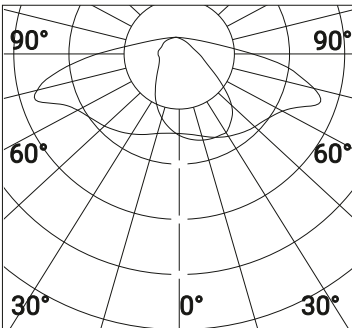

corten

Pole Connector

Ø2.36"
D90255 - Aluminum

PHOTOMETRIC DATA

30°

Asymmetric

65°

Street