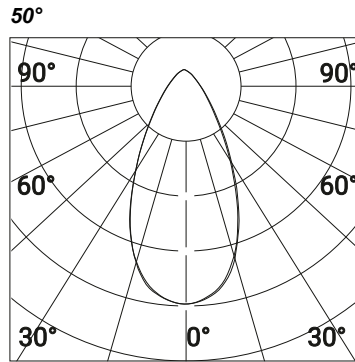

Double Bracket  
 Ø2.99" L 15.75"  
**D90244** - Graphite  
**D90245** - Aluminum

Mounting Plate  
**INCLUDED**

Pole Connector  
 Ø2.36"  
**D90255** - Aluminum

## PHOTOMETRIC DATA