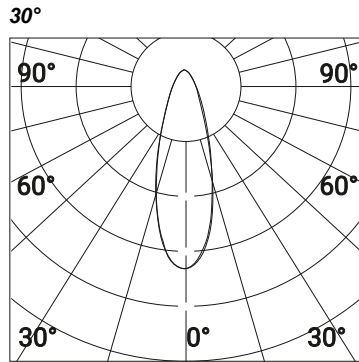

Double Bracket  
 Ø2.99" L 15.75"  
**D90244** - Graphite  
**D90245** - Aluminum

Mounting Plate  
**INCLUDED**

Pole Connector  
 Ø2.36"  
**D90255** - Aluminum

## PHOTOMETRIC DATA