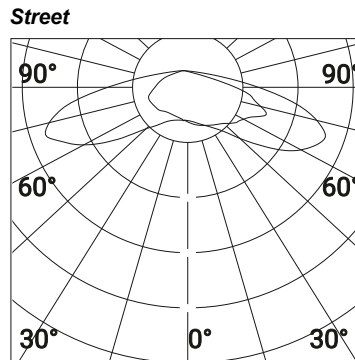

Double Bracket  
 Ø2.99" L 15.75"  
**D90244** - Graphite  
**D90245** - Aluminum

Mounting Plate  
**INCLUDED**

Pole Connector  
 Ø2.36"  
**D90255** - Aluminum

## PHOTOMETRIC DATA