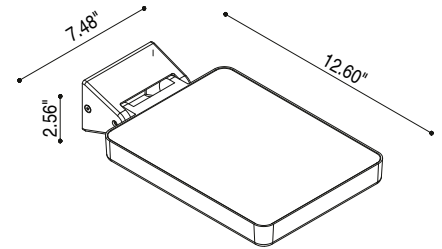

TECHNICAL DATA

Wattage / Input	40.2W (120VAC)
Power Supply	Integral (0-10V Dimming)
Construction	Body: Die-Cast Aluminum Lens: Tempered, Transparent Glass
CCT	2700K, 3000K
CRI	>80
BUG Rating	B3-U1-G0 (50°, 3000K)
Delivered Lumens	4805 lm (50°, 3000K) 4330 lm (street, 3000K)
Efficacy	119.5 lm/W (50°, 3000K) 107.7 lm/W (street, 3000K)
Optics	30°, 50°, Asymmetric, Street
LED Source	24 Power LEDs
Finishes	5 Standard, See Below
Fixture Dimensions	12.60" l x 7.48" w x 2.56" h
IP Rating	IP65
Impact Resistance	IK07

Fixture Dimensions