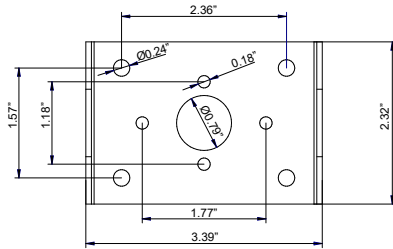

## ACCESSORIES

Bracket  
 Ø2.99" L 5.91"  
**D90214** - Graphite  
**D90215** - Aluminum

Double Bracket  
 Ø2.99" L 5.91"  
**D90234** - Graphite  
**D90235** - Aluminum

Bracket  
 Ø2.99" L 15.75"  
**D90224** - Graphite  
**D90225** - Aluminum

Double Bracket  
 Ø2.99" L 15.75"  
**D90244** - Graphite  
**D90245** - Aluminum

Mounting Plate  
**INCLUDED**

Pole Connector  
 Ø2.36"  
**D90255** - Aluminum

## PHOTOMETRIC DATA