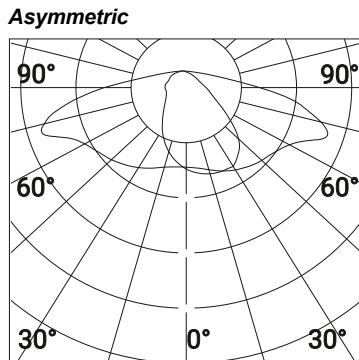

Double Bracket  
 Ø2.99" L 15.75"  
**D90244** - Graphite  
**D90245** - Aluminum

Mounting Plate  
**INCLUDED**

Pole Connector  
 Ø2.36"  
**D90255** - Aluminum

## PHOTOMETRIC DATA