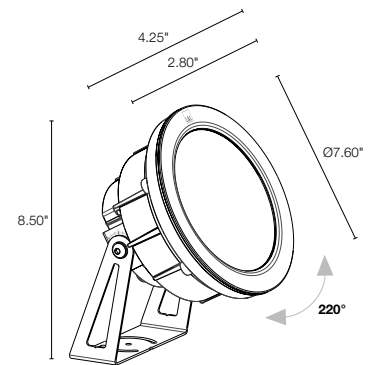

TECHNICAL DATA

Wattage / Input	30W (24VDC)
Power Supply	Remote, not included. See page 2.
Construction	Body: Thermally Conductive Plastic Trim/Bracket: AISI 316L Stainless Steel Lens: Tempered, Transparent, Extra-Clear Glass (0.47" thick)
CCT	2700K, 3000K, 4000K, RGBW, Shades of Cyan
CRI	CRI >80
Delivered Lumens	1876 lm (3000K, 34°); RGBW: 1090 lm (3000K, 34°) (R) 171 lm, (G) 319 lm, (B) 87 lm, (W) 513 lm Cyan: 961 lm (34°)
Efficacy	62.5 lm/W RGBW: 36.3 lm/W Cyan: 32.0 lm/W
Optics	4 Standard (see below)
Finishes	Micro Blasted Stainless Steel
Fixture Dimensions	Ø7.60" x 4.25" l x 8.50" h
Fixture Weight	5.86 lbs
LED Source	5 Power LED Group RGBW: 5 Power LED RGBW Group Cyan: 5 Power LED Cyan Group
Lumen Maintenance	L90, B10 >50,000hrs (Ta 25°C)
Color Consistency	2-Step MacAdam
Operating Temp.	-4°F to +113°F
IP Rating	IP68
IK Rating	IK10

Fixture Dimensions

FOR UNDERWATER USE ONLY
Max Submersion Depth 32.8'

ORDERING INFORMATION

Example: MP30009WI. Accessories / Power Supplies ordered separately.

MP3000			I
Model No.	CCT	Optics	Finish
MP3000	F - 2700K 5 - 3000K 9 - 4000K 7 - RGBW Y - Shades of Cyan	S - 22° M - 34° L - 62° W - 31°x64°	I - Stainless Steel

Note all photometry in 3000K, CRI 80

S - 22°

M - 34°

L - 62°

W - 31°x64°

Job Name/Date:

Fixture Type Designation: