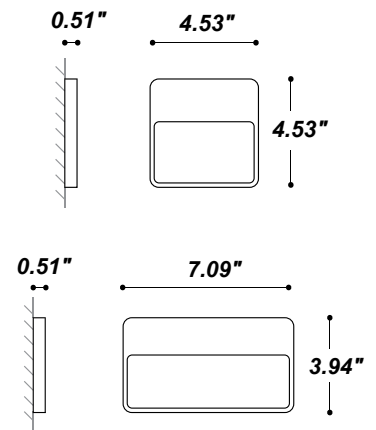

MODULO A

Modulo A is a wall mounted fixture made of die-cast aluminum and a polycarbonate lens that comes with either a silver or gold luminous reflector. It is available in 2 sizes and 5 standard finishes in polyester powder paint with a protective chemical treatment. ADA Compliant.

TECHNICAL DATA

Wattage / Input	2W (Square), 4.5W (Rectangle)
Power Supply	Remote 24VDC
Construction	Body: Die-Cast Aluminum Lens: Polycarbonate Paint: Double Layer Polyester Powder Coat and Protective Chemical Treatment Cable Length: 3.94"
CCT	2700K, 3000K, 4000K
Delivered Lumens	101 lm (2W Sq., Silver), 105 lm (2W Sq., Gold) 195 lm (4.5W Rect., Silver), 199 lm (4.5W Rect., Gold)
Efficacy	35 lm/W (2W Sq., Silver), 36 lm/W (2W Sq., Gold) 36 lm/W (4.5W Rect., Silver), 37 lm/W (4.5W Rect., Gold)
Optics	Fixed - Downward Grazing
LED Source	Mid Power LEDs
Finishes	White, Sand, Graphite, Aluminum, Corten
Fixture Dimensions	Square 4.53" x 4.53" Rectangle 7.09" x 3.94"
IP Rating	IP65
Impact Resistance	IK06

Fixture Dimensions

ORDERING INFORMATION

Example: D900611005.US Power Supplies and Accessories ordered separately - see page 2.

D9006				US
Model No.	CCT	Shape	Finish	
D9006 <i>includes silver luminous reflector - gold ordered separately (see page 2)</i>	310 - 2700K 110 - 3000K 210 - 4000K	0 - Square (2W) 1 - Rectangle (4.5W)	2 - White 3 - Sand 4 - Graphite 5 - Aluminum 8 - Corten	US