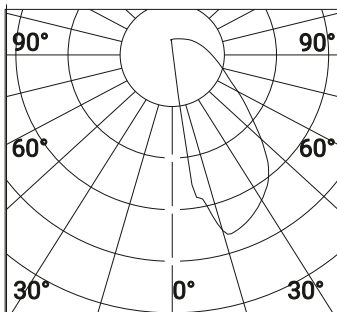

SUGGESTED POWER SUPPLIES

24VDC

Part Number	Description	Input/Output	# of Fixtures	
			2W	4.5W
PPLT00128	Non-Dim	120VAC to 24VDC, 6W, Class 2, IP65	1-2	1-1
PPLT00632	0-10V Dimming (Dim to Off)	120-277VAC to 24VDC, 12W, Class 2	1-4	1-2
PPLT00155	Non-Dim	120VAC to 24VDC, 30W, Class 2	1-12	1-5
PPLT00157	Non-Dim	120VAC to 24VDC, 60W, Class 2	1-24	1-10
PPLT00599	ELV / TRIAC & 0-10V Dimming (100 to 0%)	120-277VAC to 24VDC, 96W, Class 2	1-38	1-17
PPLT00543	0-10V Dimming to 15% (-40°C / -40°F cold weather start)	120-277VAC to 24VDC, 100W, Class 2	5-40	3-17

For other power supply options consult factory.

FINISHES

PHOTOMETRIC DATA

Square