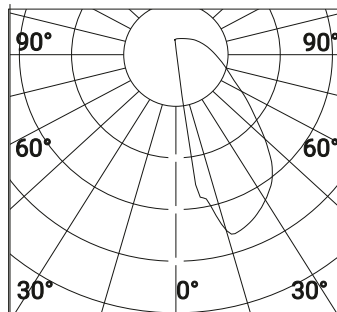

Rectangular

ACCESSORIES

Job Name/Date:

Fixture Type Designation: