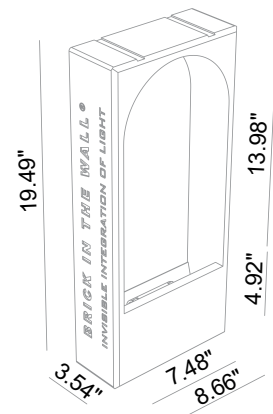

# MOOR 1 LARGE

Moor Large are the larger versions of the Moor collection of recessed wall luminaires made of Calcyt® plaster whose designs are inspired by Moorish architecture. It offers a variety of designs in the larger size that can be integrated into a large range of projects. State of the art LEDs allow energy efficiency and design to be integrated.

Ceiling Cut-Out: 8.86" x 19.69"  
Fixture Dimensions

## TECHNICAL DATA

<b>Wattage / Input</b>	11.8W (WarmDim), 6.4W, 9.1W, 13.8W
<b>Power Supply</b>	Remote, not included. See below.
<b>Construction</b>	Body: CALCYT® Plaster
<b>CCT</b>	2200K, 2700K, 3000K, 4000K, WarmDim: Dims from 3000K to 2000K
<b>CRI</b>	>90, >80
<b>Optics</b>	Fixed
<b>Finishes</b>	Paintable Plaster
<b>Fixture Dimensions</b>	8.66" l x 3.54" w x 19.49" h
<b>Cut-out Dimension</b>	8.86" x 19.69"
<b>Aperature</b>	7.48" x 13.98"
<b>Color Consistency</b>	2-Step MacAdam, 4-Step MacAdam (WarmDim)
<b>IP Rating</b>	IP20