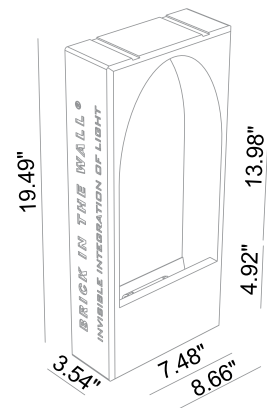

MOOR 2 LARGE

Moor Large are the larger versions of the Moor collection of recessed wall luminaires made of Calcyt® plaster whose designs are inspired by Moorish architecture. It offers a variety of designs in the larger size that can be integrated into a large range of projects. State of the art LEDs allow energy efficiency and design to be integrated.

Ceiling Cut-Out: 8.86" x 19.69"
Fixture Dimensions

TECHNICAL DATA

Wattage / Input	11.8W (WarmDim), 6.4W, 9.1W, 13.8W
Power Supply	Remote, not included. See below.
Construction	Body: CALCYT® Plaster
CCT	2200K, 2700K, 3000K, 4000K, WarmDim: Dims from 3000K to 2000K
CRI	>90, >80
Optics	Fixed
Finishes	Paintable Plaster
Fixture Dimensions	8.66" l x 3.54" w x 19.49" h
Cut-out Dimension	8.86" x 19.69"
Aperature	7.48" x 13.98"
Color Consistency	2-Step MacAdam, 4-Step MacAdam (WarmDim)
IP Rating	IP20

ORDERING INFORMATION

Example: 102 22 120. Accessories / Power Supplies ordered separately.

--

Model No.	Description
102 22 630 - WarmDim	12.8W, 900 lm, CRI 90, Remote 350mA
102 22 500 - 2200K	10W, 800 lm, CRI 90, Remote 500mA
102 22 000 - 2700K	6.4W, 800 lm, CRI 90, Remote 250mA
102 22 100 - 3000K	6.4W, 800 lm, CRI 90, Remote 250mA
102 22 020 - 2700K	9.1W, 1000 lm, CRI 90, Remote 350mA
102 22 120 - 3000K	9.1W, 1000 lm, CRI 90, Remote 350mA
102 22 220 - 4000K	9.1W, 1000 lm, CRI 90, Remote 350mA
102 22 040 - 2700K	13.8W, 2000 lm, CRI 80, Remote 500mA
102 22 140 - 3000K	13.8W, 2000 lm, CRI 80, Remote 500mA
102 22 240 - 4000K	13.8W, 2000 lm, CRI 80, Remote 500mA