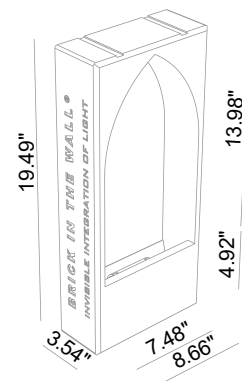

MOOR 3 LARGE

Moor Large are the larger versions of the Moor collection of recessed wall luminaires made of Calcyt® plaster whose designs are inspired by Moorish architecture. It offers a variety of designs in the larger size that can be integrated into a large range of projects. State of the art LEDs allow energy efficiency and design to be integrated.

Ceiling Cut-Out: 8.86" x 19.69"
Fixture Dimensions

TECHNICAL DATA

Wattage / Input	11.8W (WarmDim), 6.4W, 9.1W, 13.8W
Power Supply	Remote, not included. See below.
Construction	Body: CALCYT® Plaster
CCT	2200K, 2700K, 3000K, 4000K, WarmDim: Dims from 3000K to 2000K
CRI	>90, >80
Optics	Fixed
Finishes	Paintable Plaster
Fixture Dimensions	8.66" l x 3.54" w x 19.49" h
Cut-out Dimension	8.86" x 19.69"
Aperature	7.48" x 13.98"
Color Consistency	2-Step MacAdam, 4-Step MacAdam (WarmDim)
IP Rating	IP20

ORDERING INFORMATION

Example: 102 23 120. Accessories / Power Supplies ordered separately.

--

Model No.	Description
102 23 630 - WarmDim	11.8W, 900 lm, CRI 90, Remote 350mA
102 23 500 - 2200K	10W, 800 lm, CRI 90, Remote 500mA
102 23 000 - 2700K	6.4W, 800 lm, CRI 90, Remote 250mA
102 23 100 - 3000K	6.4W, 800 lm, CRI 90, Remote 250mA
102 23 020 - 2700K	9.1W, 1000 lm, CRI 90, Remote 350mA
102 23 120 - 3000K	9.1W, 1000 lm, CRI 90, Remote 350mA
102 23 220 - 4000K	9.1W, 1000 lm, CRI 90, Remote 350mA
102 23 040 - 2700K	13.8W, 2000 lm, CRI 80, Remote 500mA
102 23 140 - 3000K	13.8W, 2000 lm, CRI 80, Remote 500mA
102 23 240 - 4000K	13.8W, 2000 lm, CRI 80, Remote 500mA