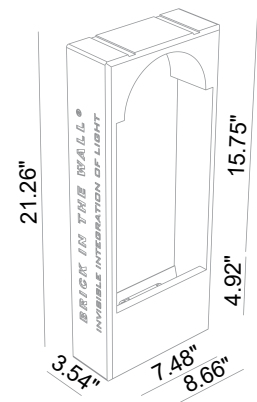

MOOR 4 LARGE

Moor Large are the larger versions of the Moor collection of recessed wall luminaires made of Calcyt® plaster whose designs are inspired by Moorish architecture. It offers a variety of designs in the larger size that can be integrated into a large range of projects. State of the art LEDs allow energy efficiency and design to be integrated.

Ceiling Cut-Out: 8.86" x 21.46"
Fixture Dimensions

TECHNICAL DATA

Wattage / Input	11.8W (WarmDim), 6.4W, 9.1W, 13.8W
Power Supply	Remote, not included. See below.
Construction	Body: CALCYT® Plaster
CCT	2200K, 2700K, 3000K, 4000K, WarmDim: Dims from 3000K to 2000K
CRI	>90, >80
Optics	Fixed
Finishes	Paintable Plaster
Fixture Dimensions	8.66" l x 3.54" w x 21.26" h
Cut-out Dimension	8.86" x 21.46"
Aperature	7.48" x 15.75"
Color Consistency	2-Step MacAdam, 4-Step MacAdam (WarmDim)
IP Rating	IP20

ORDERING INFORMATION

Example: 102 24 120. Accessories / Power Supplies ordered separately.

--

Model No.	Description
102 24 630 - WarmDim	11.8W, 900 lm, CRI 90, Remote 350mA
102 24 500 - 2200K	10W, 800 lm, CRI 90, Remote 500mA
102 24 000 - 2700K	6.4W, 800 lm, CRI 90, Remote 250mA
102 24 100 - 3000K	6.4W, 800 lm, CRI 90, Remote 250mA
102 24 020 - 2700K	9.1W, 1000 lm, CRI 90, Remote 350mA
102 24 120 - 3000K	9.1W, 1000 lm, CRI 90, Remote 350mA
102 24 220 - 4000K	9.1W, 1000 lm, CRI 90, Remote 350mA
102 24 040 - 2700K	13.8W, 2000 lm, CRI 80, Remote 500mA
102 24 140 - 3000K	13.8W, 2000 lm, CRI 80, Remote 500mA
102 24 240 - 4000K	13.8W, 2000 lm, CRI 80, Remote 500mA