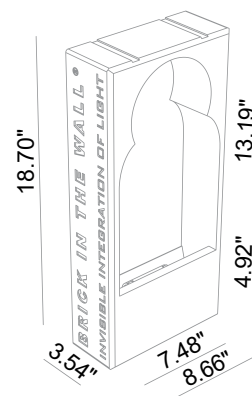

Moor is a collection of recessed wall luminaires made of Calcyt® plaster whose designs are inspired by Moorish architecture. It offers a variety of designs in two different sizes that can be integrated into a large range of projects. State of the art LEDs allow energy efficiency and design to be integrated.

Ceiling Cut-Out: 8.86" x 18.90"
Fixture Dimensions

TECHNICAL DATA

Wattage / Input	11.8W (WarmDim), 6.4W, 9.1W, 13.8W
Power Supply	Remote, not included. See below.
Construction	Body: CALCYT® Plaster
CCT	2200K, 2700K, 3000K, 4000K, WarmDim: Dims from 3000K to 2000K
CRI	>90, >80
Optics	Fixed
Finishes	Paintable Plaster
Fixture Dimensions	8.66" l x 3.54" w x 18.90" h
Cut-out Dimension	8.86" x 18.90"
Aperature	7.48" x 13.19"
Color Consistency	2-Step MacAdam, 4-Step MacAdam (WarmDim)
IP Rating	IP20

ORDERING INFORMATION

Example: 101 26 100. Accessories / Power Supplies ordered separately.

Model No.	Description
101 26 630 - WarmDim	11.8W, 900 lm, CRI 90, Remote 350mA
101 26 500 - 2200K	10W, 800 lm, CRI 90, Remote 500mA
101 26 000 - 2700K	6.4W, 800 lm, CRI 90, Remote 250mA
101 26 100 - 3000K	6.4W, 800 lm, CRI 90, Remote 250mA
101 26 020 - 2700K	9.1W, 1000 lm, CRI 90, Remote 350mA
101 26 120 - 3000K	9.1W, 1000 lm, CRI 90, Remote 350mA
101 26 220 - 4000K	9.1W, 1000 lm, CRI 90, Remote 350mA
101 26 040 - 2700K	13.8W, 2000 lm, CRI 80, Remote 500mA
101 26 140 - 3000K	13.8W, 2000 lm, CRI 80, Remote 500mA
101 26 240 - 4000K	13.8W, 2000 lm, CRI 80, Remote 500mA