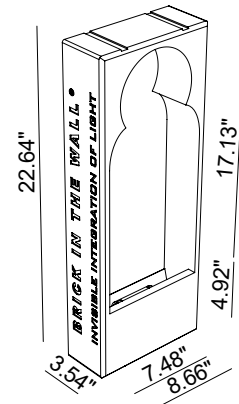

Ceiling Cut-Out: 8.86" x 22.83"  
Fixture Dimensions

## TECHNICAL DATA

<b>Wattage / Input</b>	11.8W (WarmDim), 6.4W, 9.1W, 13.8W
<b>Power Supply</b>	Remote, not included. See page 2.
<b>Construction</b>	Body: CALCYT® Plaster
<b>CCT</b>	2200K, 2700K, 3000K, 4000K, WarmDim: Dims from 3000K to 2000K
<b>CRI</b>	>90, >80
<b>Optics</b>	Fixed
<b>Finishes</b>	Paintable Plaster
<b>Fixture Dimensions</b>	8.66" l x 3.54" w x 22.64" h
<b>Cut-out Dimension</b>	8.86" x 22.83"
<b>Aperature</b>	7.48" x 17.13"
<b>Color Consistency</b>	2-Step MacAdam, 4-Step MacAdam (WarmDim)
<b>IP Rating</b>	IP20