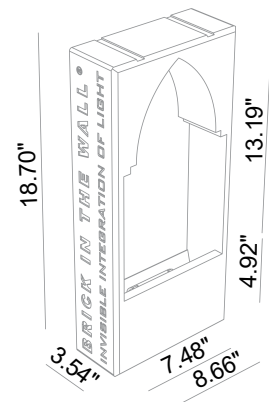

Ceiling Cut-Out: 8.86" x 18.90"
Fixture Dimensions

TECHNICAL DATA

Wattage / Input	11.8W (WarmDim), 6.4W, 9.1W, 13.8W
Power Supply	Remote, not included. See below.
Construction	Body: CALCYT® Plaster
CCT	2200K, 2700K, 3000K, 4000K, WarmDim: Dims from 3000K to 2000K
CRI	>90, >80
Optics	Fixed
Finishes	Paintable Plaster
Fixture Dimensions	8.66" l x 3.54" w x 18.90" h
Cut-out Dimension	8.86" x 18.90"
Aperature	7.48" x 13.19"
Color Consistency	2-Step MacAdam, 4-Step MacAdam (WarmDim)
IP Rating	IP20

ORDERING INFORMATION

Example: 101 27 100. Accessories / Power Supplies ordered separately.

--	--

Model No.	Description
101 27 630 - WarmDim	11.8W, 900 lm, CRI 90, Remote 350mA
101 27 500 - 2200K	10W, 800 lm, CRI 90, Remote 500mA
101 27 000 - 2700K	6.4W, 800 lm, CRI 90, Remote 250mA
101 27 100 - 3000K	6.4W, 800 lm, CRI 90, Remote 250mA
101 27 020 - 2700K	9.1W, 1000 lm, CRI 90, Remote 350mA
101 27 120 - 3000K	9.1W, 1000 lm, CRI 90, Remote 350mA
101 27 220 - 4000K	9.1W, 1000 lm, CRI 90, Remote 350mA
101 27 040 - 2700K	13.8W, 2000 lm, CRI 80, Remote 500mA
101 27 140 - 3000K	13.8W, 2000 lm, CRI 80, Remote 500mA
101 27 240 - 4000K	13.8W, 2000 lm, CRI 80, Remote 500mA