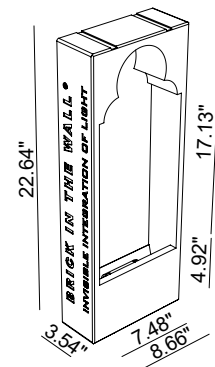

Ceiling Cut-Out: 8.86" x 22.83"  
Fixture Dimensions

## TECHNICAL DATA

<b>Wattage / Input</b>	11.8W (WarmDim), 6.4W, 9.1W, 13.8W
<b>Power Supply</b>	Remote, not included. See below.
<b>Construction</b>	Body: CALCYT® Plaster
<b>CCT</b>	2200K, 2700K, 3000K, 4000K, WarmDim: Dims from 3000K to 2000K
<b>CRI</b>	>90, >80
<b>Optics</b>	Fixed
<b>Finishes</b>	Paintable Plaster
<b>Fixture Dimensions</b>	8.66" l x 3.54" w x 22.64" h
<b>Cut-out Dimension</b>	8.86" x 22.83"
<b>Aperature</b>	7.48" x 17.13"
<b>Color Consistency</b>	2-Step MacAdam, 4-Step MacAdam (WarmDim)
<b>IP Rating</b>	IP20